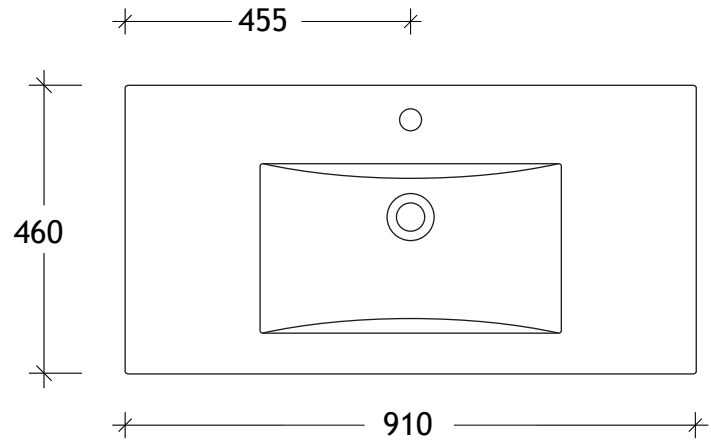

NAME:	GCTRA900WK
SIZE:	900
WK/WH:	WITH KICK
CONFIGURATION:	CENTRE BOWL

PLEASE NOTE: Do not perform any plumbing rough in prior to taking delivery of your vanity, as all measurements are nominal and are subject to change. Measure exact locations from your vanity once it is on site. Due to the manufacturing nature of ceramic tops, size variation (+/-5mm) is to be expected, due to the 1200° C kiln vitrification process.