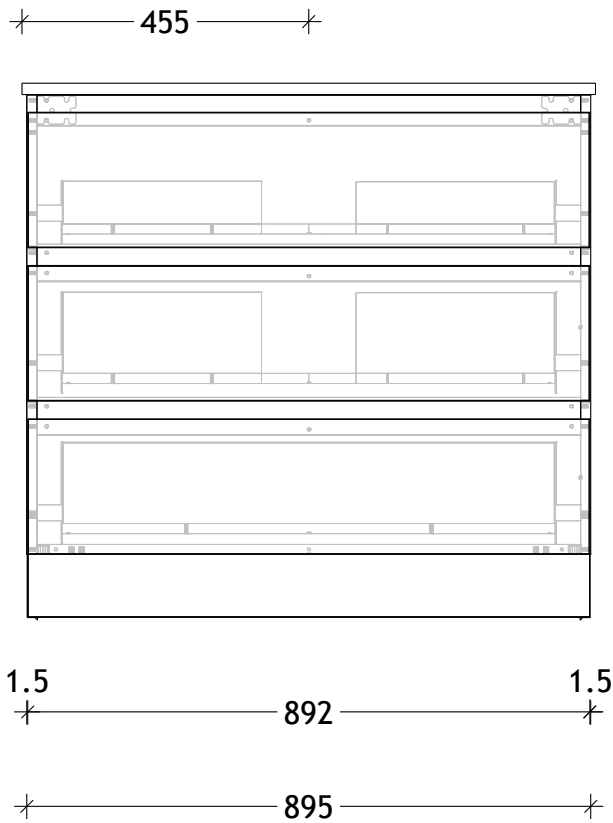

NAME:	GCTRA900WK
SIZE:	900
WK/WH:	WITH KICK
CONFIGURATION:	CENTRE BOWL

PLEASE NOTE: Do not perform any plumbing rough in prior to taking delivery of your vanity, as all measurements are nominal and are subject to change. Measure exact locations from your vanity once it is on site. Due to the manufacturing nature of ceramic tops, size variation (+/-5mm) is to be expected, due to the 1200° C kiln vitrification process.