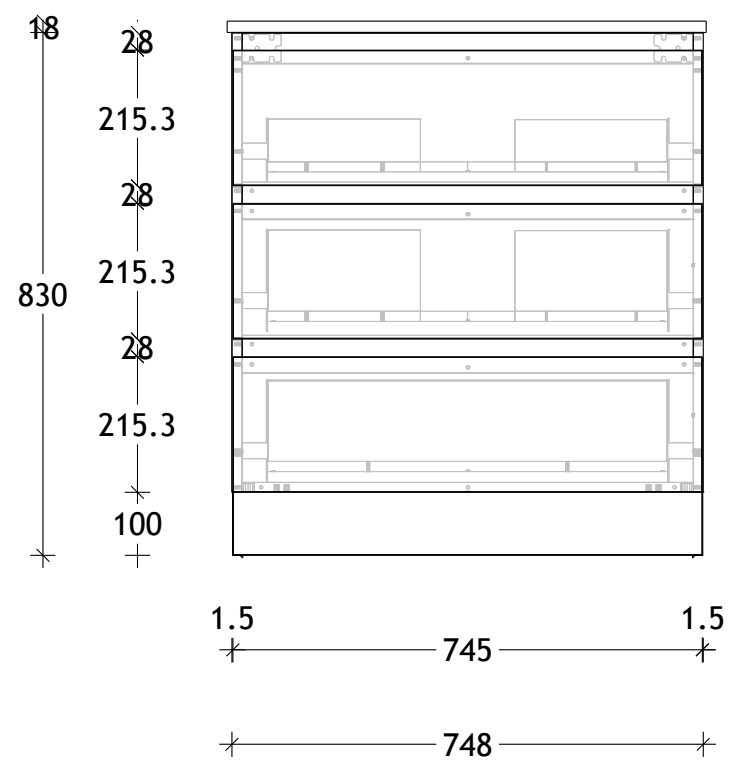

NAME:	GCTRA750WK
SIZE:	750
WK/WH:	WITH KICK
CONFIGURATION:	CENTRE BOWL

PLEASE NOTE: Do not perform any plumbing rough in prior to taking delivery of your vanity, as all measurements are nominal and are subject to change. Measure exact locations from your vanity once it is on site. Due to the manufacturing nature of ceramic tops, size variation (+/-5mm) is to be expected, due to the 1200° C kiln vitrification process.