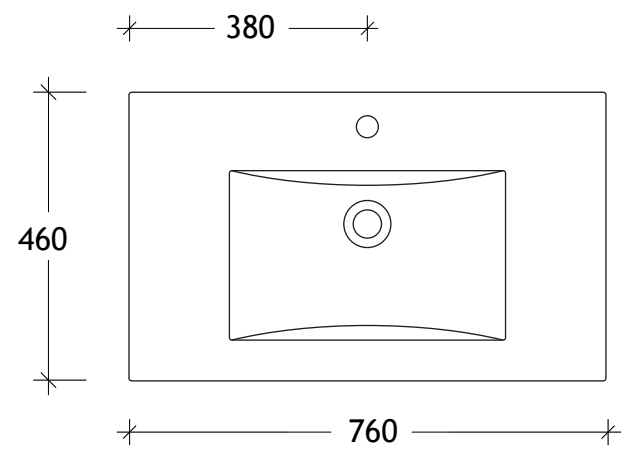

NAME:	GCTRA750WK
SIZE:	750
WK/WH:	WITH KICK
CONFIGURATION:	CENTRE BOWL

PLEASE NOTE: Do not perform any plumbing rough in prior to taking delivery of your vanity, as all measurements are nominal and are subject to change. Measure exact locations from your vanity once it is on site. Due to the manufacturing nature of ceramic tops, size variation (+/-5mm) is to be expected, due to the 1200° C kiln vitrification process.