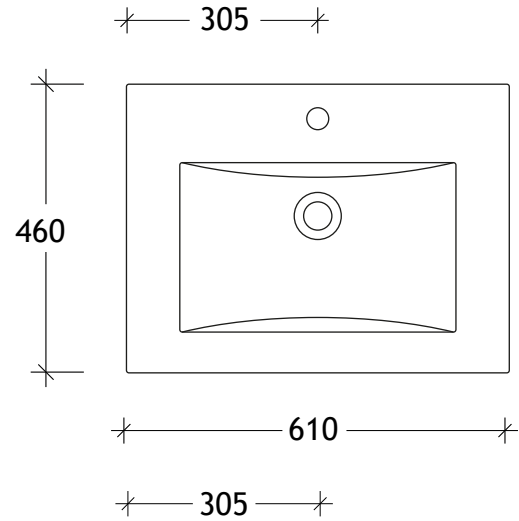

NAME:	GCTRA600WK
SIZE:	600
WK/WH:	WITH KICK
CONFIGURATION:	CENTRE BOW

PLEASE NOTE: Do not perform any plumbing rough in prior to taking delivery of your vanity, as all measurements are nominal and are subject to change. Measure exact locations from your vanity once it is on site. Due to the manufacturing nature of ceramic tops, size variation (+/-5mm) is to be expected, due to the 1200° C kiln vitrification process.