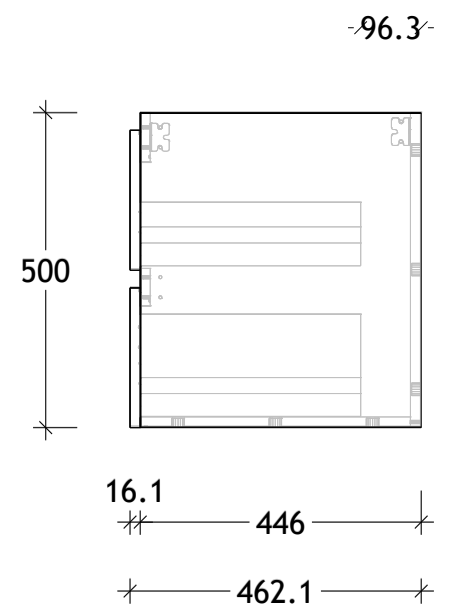

NAME:	GCTWA1500WHD
SIZE:	1500
WK/WH:	WALL HUNG
CONFIGURATION:	DOUBLE BOWL

PLEASE NOTE: Do not perform any plumbing rough in prior to taking delivery of your vanity, as all measurements are nominal and are subject to change. Measure exact locations from your vanity once it is on site. Due to the manufacturing nature of ceramic tops, size variation (+/-5mm) is to be expected, due to the 1200°C kiln vitrification process.