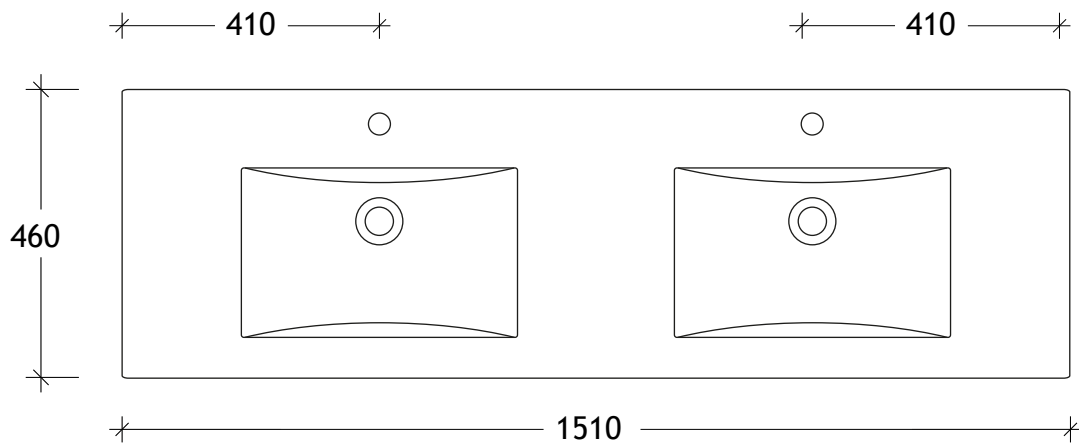

NAME:	GCTWA1500WHD
SIZE:	1500
WK/WH:	WALL HUNG
CONFIGURATION:	DOUBLE BOWL

PLEASE NOTE: Do not perform any plumbing rough in prior to taking delivery of your vanity, as all measurements are nominal and are subject to change. Measure exact locations from your vanity once it is on site. Due to the manufacturing nature of ceramic tops, size variation (+/-5mm) is to be expected, due to the 1200°C kiln vitrification process.