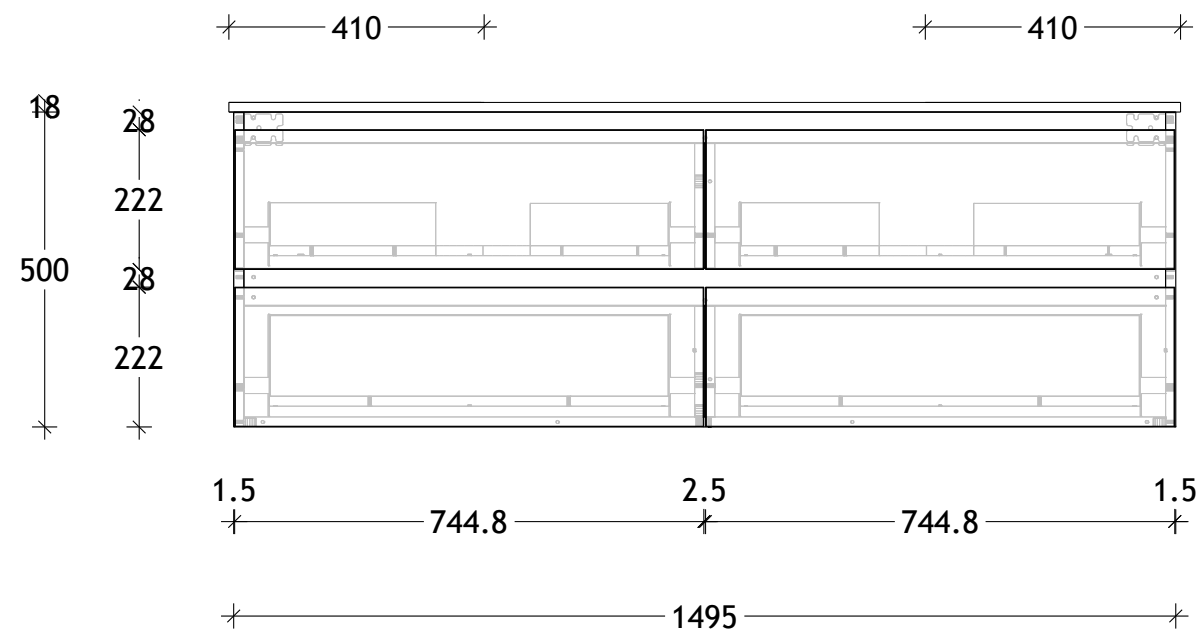

NAME:	GCTWA1500WHD
SIZE:	1500
WK/WH:	WALL HUNG
CONFIGURATION:	DOUBLE BOWL

PLEASE NOTE: Do not perform any plumbing rough in prior to taking delivery of your vanity, as all measurements are nominal and are subject to change. Measure exact locations from your vanity once it is on site. Due to the manufacturing nature of ceramic tops, size variation (+/-5mm) is to be expected, due to the 1200°C kiln vitrification process.