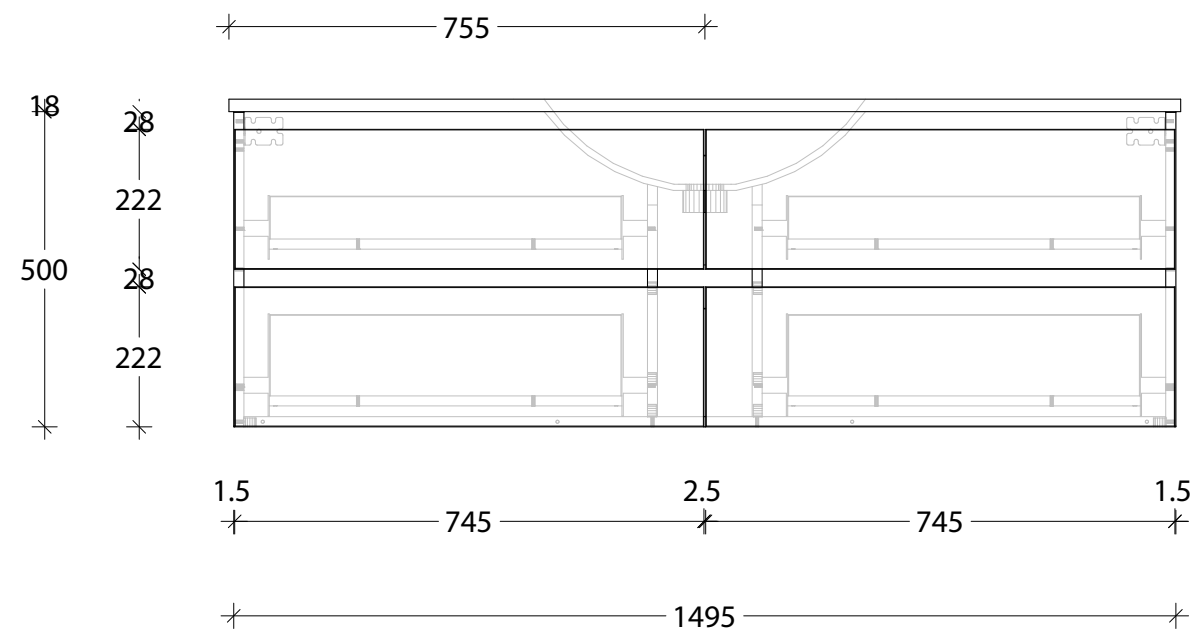

NAME:	GCSTW1500WHC
SIZE:	1500
WK/WH:	WALL HUNG
CONFIGURATION:	ALL DRAWER

PLEASE NOTE: Do not perform any plumbing rough in prior to taking delivery of your vanity, as all measurements are nominal and are subject to change. Measure exact locations from your vanity once it is on site. Due to the manufacturing nature of ceramic tops, size variation (+/-5mm) is to be expected, due to the 1200°C kiln vitrification process.