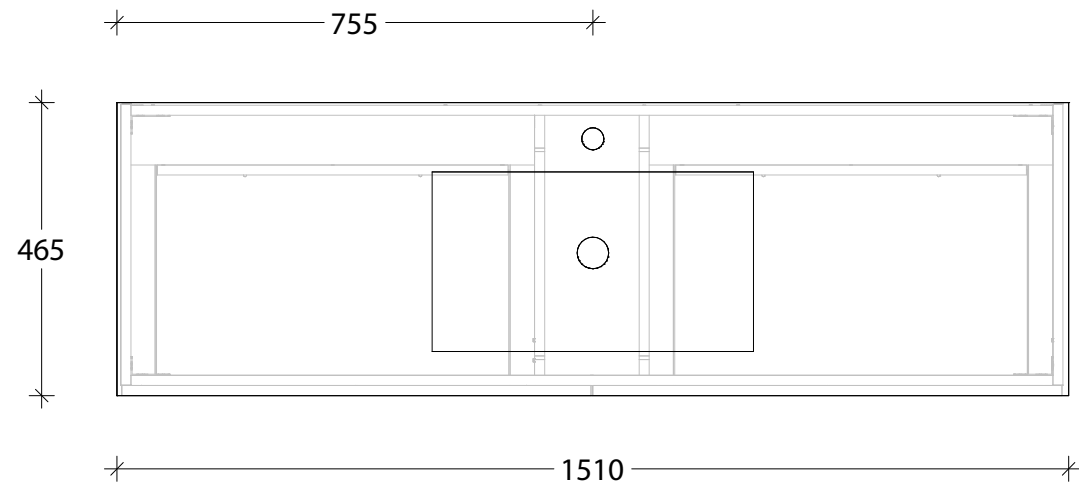

NAME:	GCSTW1500WHC
SIZE:	1500
WK/WH:	WALL HUNG
CONFIGURATION:	ALL DRAWER

PLEASE NOTE: Do not perform any plumbing rough in prior to taking delivery of your vanity, as all measurements are nominal and are subject to change. Measure exact locations from your vanity once it is on site. Due to the manufacturing nature of ceramic tops, size variation (+/-5mm) is to be expected, due to the 1200°C kiln vitrification process.