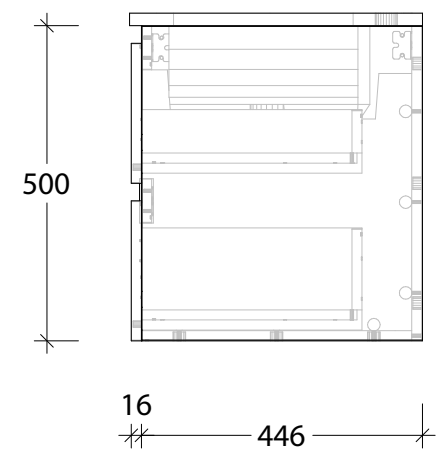

NAME:	GCSTW1500WHC
SIZE:	1500
WK/WH:	WALL HUNG
CONFIGURATION:	ALL DRAWER

PLEASE NOTE: Do not perform any plumbing rough in prior to taking delivery of your vanity, as all measurements are nominal and are subject to change. Measure exact locations from your vanity once it is on site. Due to the manufacturing nature of ceramic tops, size variation (+/-5mm) is to be expected, due to the 1200°C kiln vitrification process.