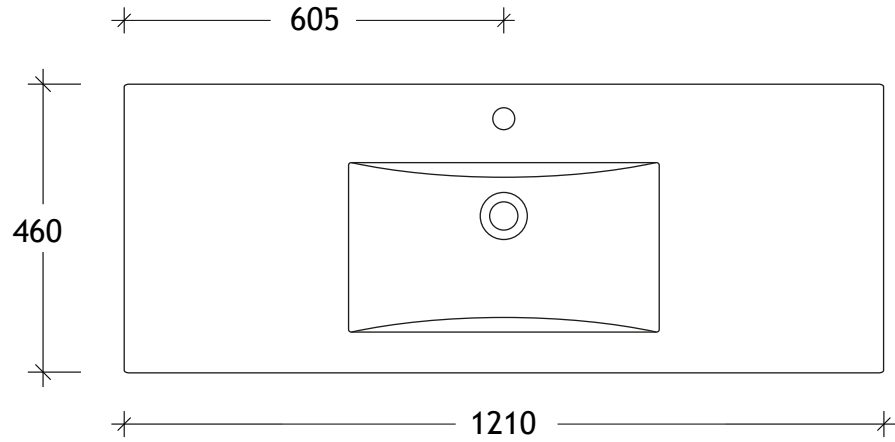

NAME:	GCTWA1200WHS
SIZE:	1200
WK/WH:	WALL HUNG
CONFIGURATION:	CENTRE BOWL

PLEASE NOTE: Do not perform any plumbing rough in prior to taking delivery of your vanity, as all measurements are nominal and are subject to change. Measure exact locations from your vanity once it is on site. Due to the manufacturing nature of ceramic tops, size variation (+/-5mm) is to be expected, due to the 1200°C kiln vitrification process.