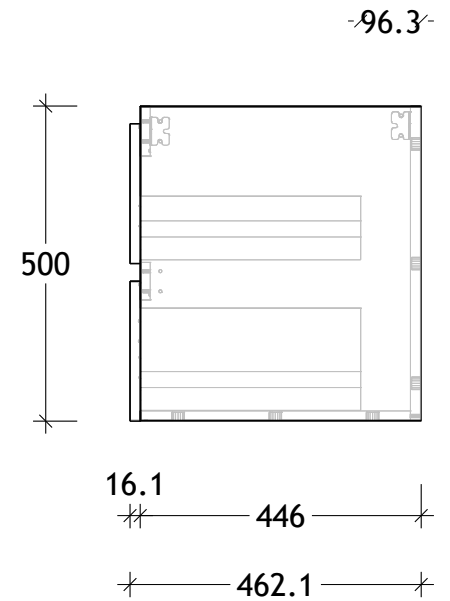

NAME:	GCTWA1200WHS
SIZE:	1200
WK/WH:	WALL HUNG
CONFIGURATION:	CENTRE BOWL

PLEASE NOTE: Do not perform any plumbing rough in prior to taking delivery of your vanity, as all measurements are nominal and are subject to change. Measure exact locations from your vanity once it is on site. Due to the manufacturing nature of ceramic tops, size variation (+/-5mm) is to be expected, due to the 1200°C kiln vitrification process.