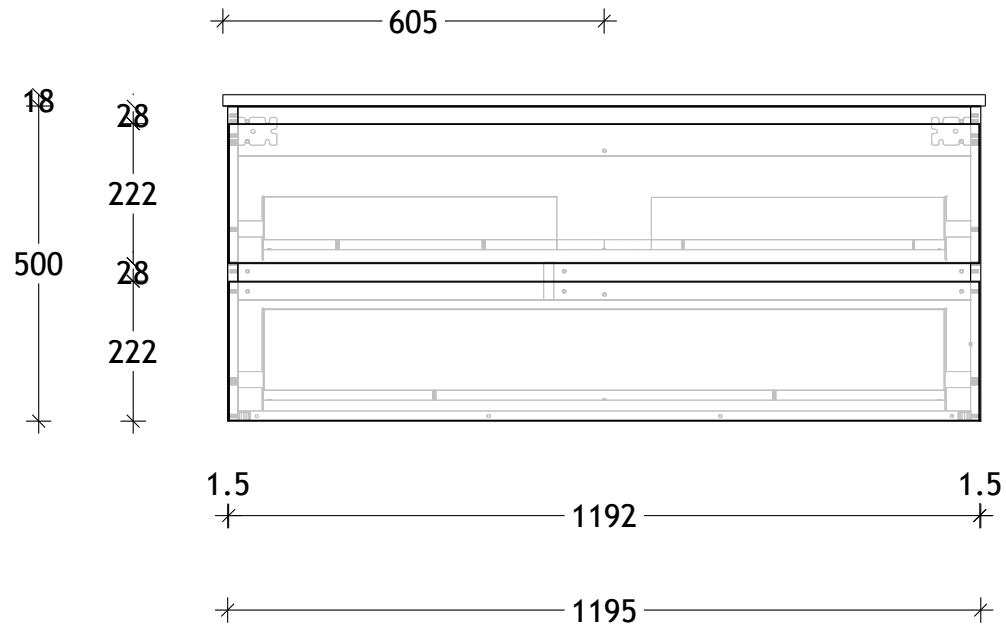

NAME:	GCTWA1200WHS
SIZE:	1200
WK/WH:	WALL HUNG
CONFIGURATION:	CENTRE BOWL

PLEASE NOTE: Do not perform any plumbing rough in prior to taking delivery of your vanity, as all measurements are nominal and are subject to change. Measure exact locations from your vanity once it is on site. Due to the manufacturing nature of ceramic tops, size variation (+/-5mm) is to be expected, due to the 1200°C kiln vitrification process.