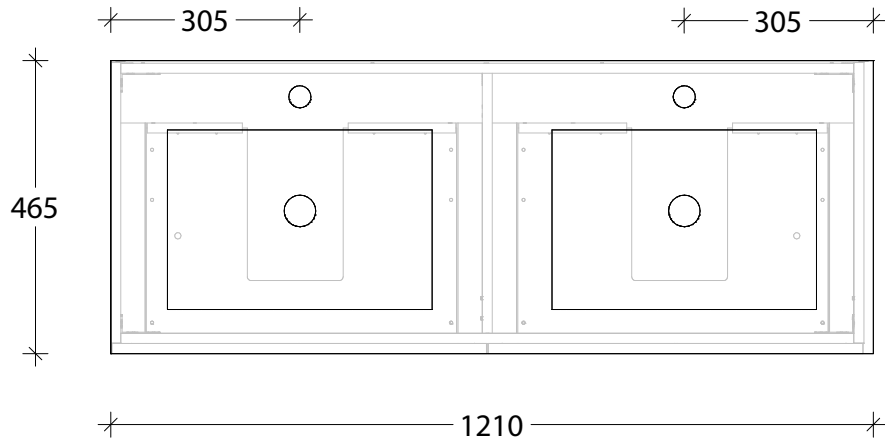

NAME:	GCTWA1200WHD
SIZE:	1200
WK/WH:	WALL HUNG
CONFIGURATION:	ALL DRAWER

PLEASE NOTE: Do not perform any plumbing rough in prior to taking delivery of your vanity, as all measurements are nominal and are subject to change. Measure exact locations from your vanity once it is on site. Due to the manufacturing nature of ceramic tops, size variation (+/-5mm) is to be expected, due to the 1200°C kiln vitrification process.