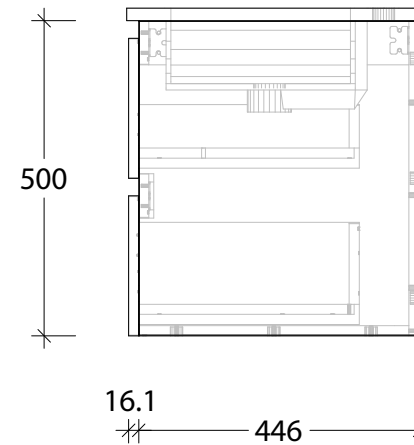

NAME:	GCTWA1200WHD
SIZE:	1200
WK/WH:	WALL HUNG
CONFIGURATION:	ALL DRAWER

PLEASE NOTE: Do not perform any plumbing rough in prior to taking delivery of your vanity, as all measurements are nominal and are subject to change. Measure exact locations from your vanity once it is on site. Due to the manufacturing nature of ceramic tops, size variation (+/-5mm) is to be expected, due to the 1200°C kiln vitrification process.