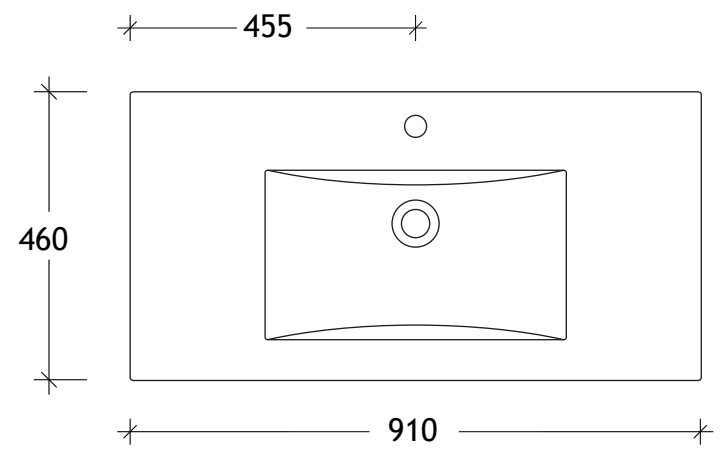

|                |             |
|----------------|-------------|
| NAME:          | GCTWA900WH  |
| SIZE:          | 900         |
| WK/WH:         | WALL HUNG   |
| CONFIGURATION: | CENTRE BOWL |

PLEASE NOTE: Do not perform any plumbing rough in prior to taking delivery of your vanity, as all measurements are nominal and are subject to change. Measure exact locations from your vanity once it is on site. Due to the manufacturing nature of ceramic tops, size variation (+/-5mm) is to be expected, due to the 1200° C kiln vitrification process.