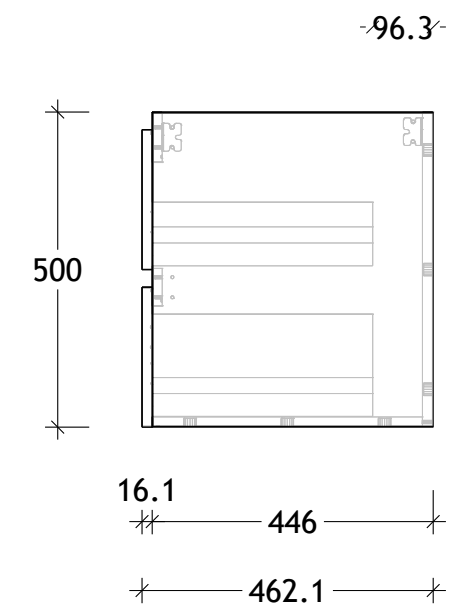

|                |             |
|----------------|-------------|
| NAME:          | GCTWA900WH  |
| SIZE:          | 900         |
| WK/WH:         | WALL HUNG   |
| CONFIGURATION: | CENTRE BOWL |

PLEASE NOTE: Do not perform any plumbing rough in prior to taking delivery of your vanity, as all measurements are nominal and are subject to change. Measure exact locations from your vanity once it is on site. Due to the manufacturing nature of ceramic tops, size variation (+/-5mm) is to be expected, due to the 1200° C kiln vitrification process.