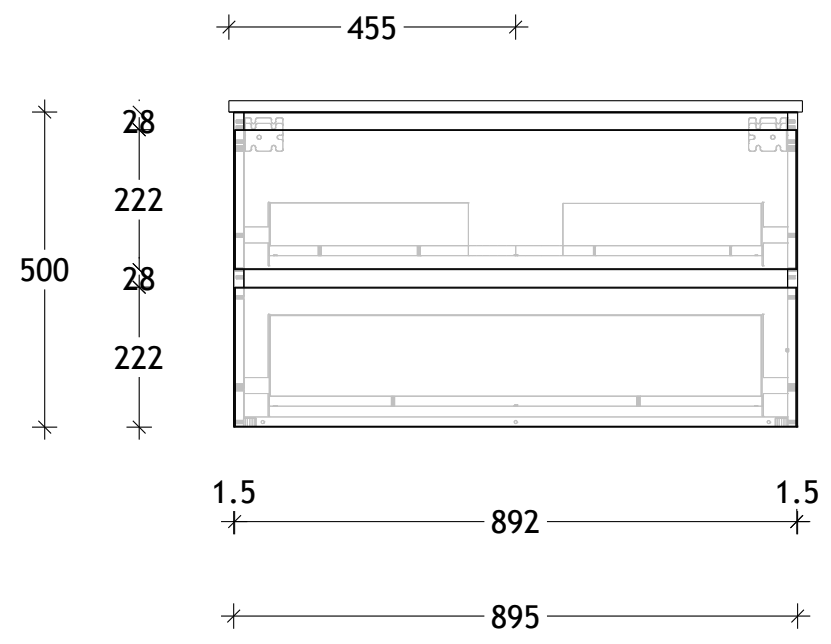

|                |             |
|----------------|-------------|
| NAME:          | GCTWA900WH  |
| SIZE:          | 900         |
| WK/WH:         | WALL HUNG   |
| CONFIGURATION: | CENTRE BOWL |

PLEASE NOTE: Do not perform any plumbing rough in prior to taking delivery of your vanity, as all measurements are nominal and are subject to change. Measure exact locations from your vanity once it is on site. Due to the manufacturing nature of ceramic tops, size variation (+/-5mm) is to be expected, due to the 1200° C kiln vitrification process.