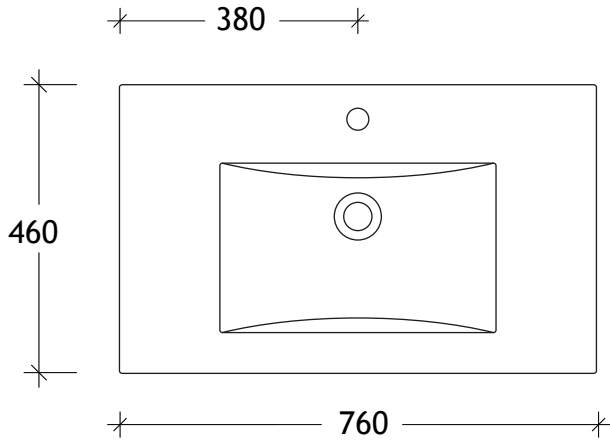

NAME:	GCTWA750WH
SIZE:	750
WK/WH:	WALL HUNG
CONFIGURATION:	CENTRE BOWL

PLEASE NOTE: Do not perform any plumbing rough in prior to taking delivery of your vanity, as all measurements are nominal and are subject to change. Measure exact locations from your vanity once it is on site. Due to the manufacturing nature of ceramic tops, size variation (+/-5mm) is to be expected, due to the 1200°C kiln vitrification process.