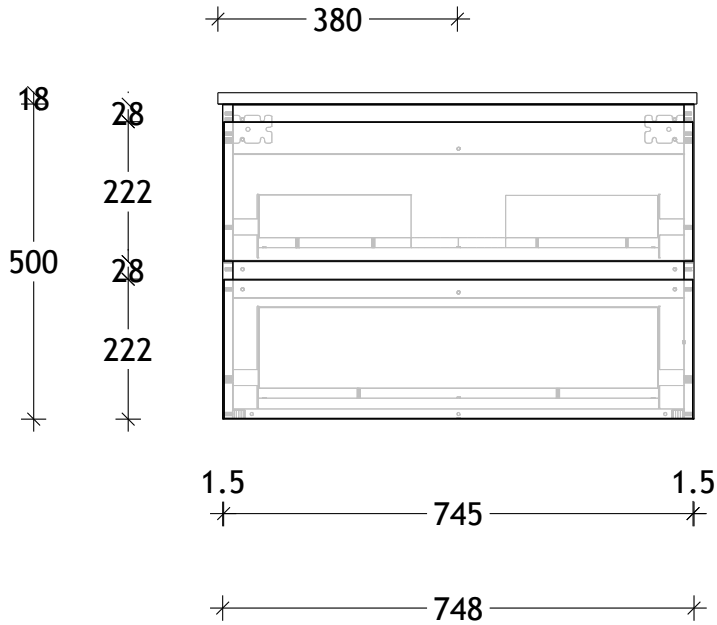

NAME:	GCTWA750WH
SIZE:	750
WK/WH:	WALL HUNG
CONFIGURATION:	CENTRE BOWL

PLEASE NOTE: Do not perform any plumbing rough in prior to taking delivery of your vanity, as all measurements are nominal and are subject to change. Measure exact locations from your vanity once it is on site. Due to the manufacturing nature of ceramic tops, size variation (+/-5mm) is to be expected, due to the 1200°C kiln vitrification process.