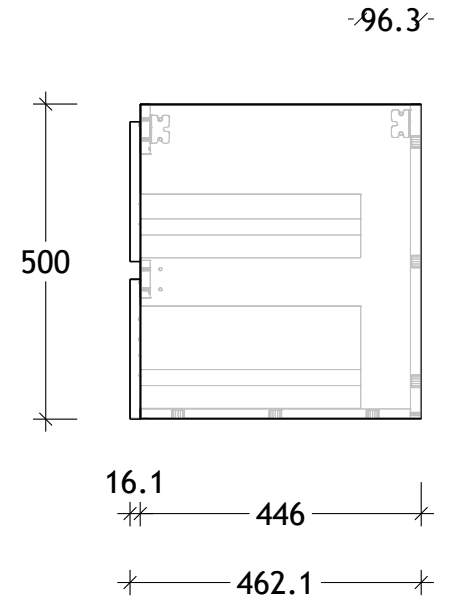

NAME:	GCTWA750WH
SIZE:	750
WK/WH:	WALL HUNG
CONFIGURATION:	CENTRE BOWL

PLEASE NOTE: Do not perform any plumbing rough in prior to taking delivery of your vanity, as all measurements are nominal and are subject to change. Measure exact locations from your vanity once it is on site. Due to the manufacturing nature of ceramic tops, size variation (+/-5mm) is to be expected, due to the 1200°C kiln vitrification process.