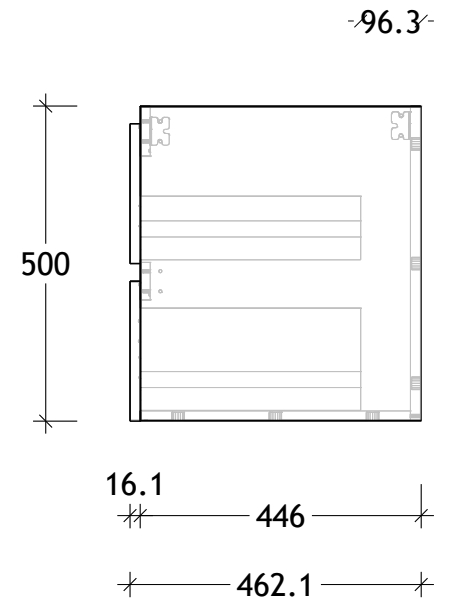

NAME:	GCTWA600WH
SIZE:	600
WK/WH:	WAL HUNG
CONFIGURATION:	CENTRE BOWL

PLEASE NOTE: Do not perform any plumbing rough in prior to taking delivery of your vanity, as all measurements are nominal and are subject to change. Measure exact locations from your vanity once it is on site. Due to the manufacturing nature of ceramic tops, size variation (+/-5mm) is to be expected, due to the 1200°C kiln vitrification process.