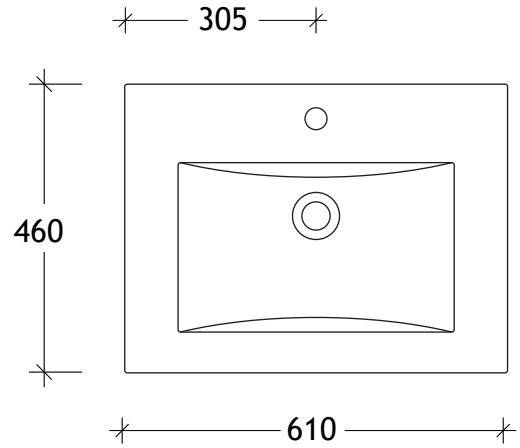

NAME:	GCTWA600WH
SIZE:	600
WK/WH:	WAL HUNG
CONFIGURATION:	CENTRE BOWL

PLEASE NOTE: Do not perform any plumbing rough in prior to taking delivery of your vanity, as all measurements are nominal and are subject to change. Measure exact locations from your vanity once it is on site. Due to the manufacturing nature of ceramic tops, size variation (+/-5mm) is to be expected, due to the 1200°C kiln vitrification process.