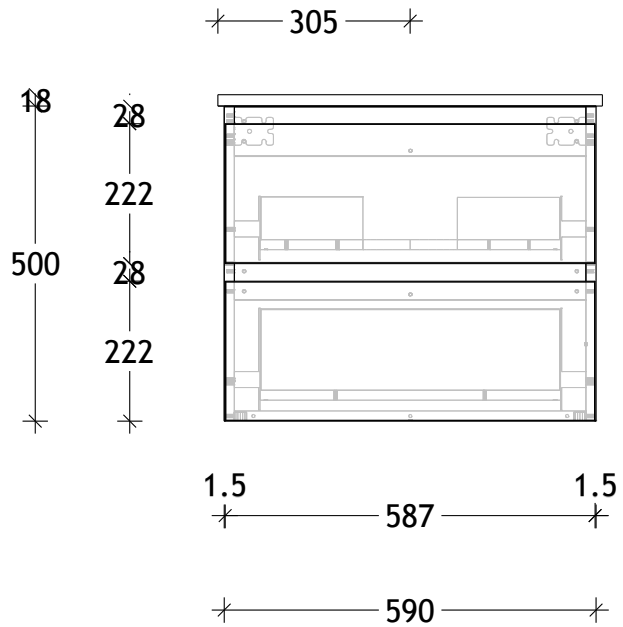

NAME:	GCTWA600WH
SIZE:	600
WK/WH:	WAL HUNG
CONFIGURATION:	CENTRE BOWL

PLEASE NOTE: Do not perform any plumbing rough in prior to taking delivery of your vanity, as all measurements are nominal and are subject to change. Measure exact locations from your vanity once it is on site. Due to the manufacturing nature of ceramic tops, size variation (+/-5mm) is to be expected, due to the 1200°C kiln vitrification process.