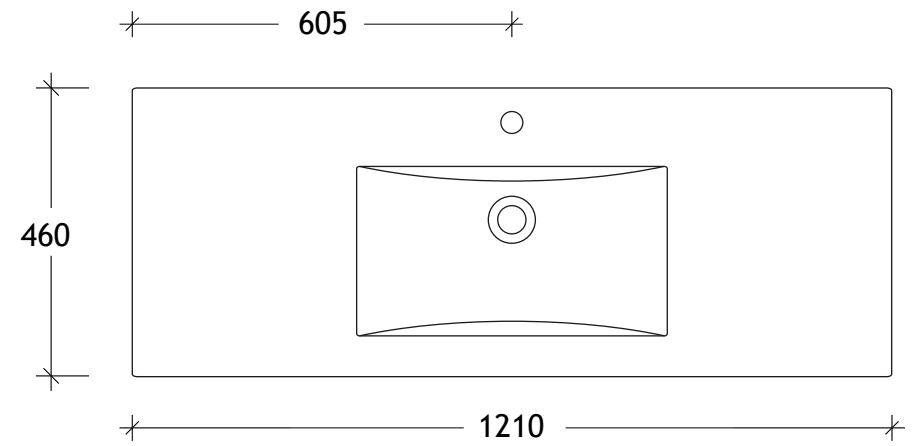

NAME:	GCSLA1200WHS
SIZE:	1200
WK/WH:	WAL HUNG
CONFIGURATION:	CENTRE BOWL

-96.1-

PLEASE NOTE: Do not perform any plumbing rough in prior to taking delivery of your vanity, as all measurements are nominal and are subject to change. Measure exact locations from your vanity once it is on site. Due to the manufacturing nature of ceramic tops, size variation (+/-5mm) is to be expected, due to the 1200°C kiln vitrification process.