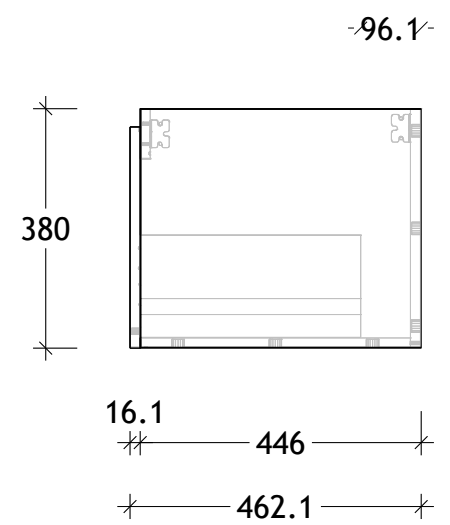

NAME:	GCSLA1200WHS
SIZE:	1200
WK/WH:	WAL HUNG
CONFIGURATION:	CENTRE BOWL

-96.1-

PLEASE NOTE: Do not perform any plumbing rough in prior to taking delivery of your vanity, as all measurements are nominal and are subject to change. Measure exact locations from your vanity once it is on site. Due to the manufacturing nature of ceramic tops, size variation (+/-5mm) is to be expected, due to the 1200°C kiln vitrification process.