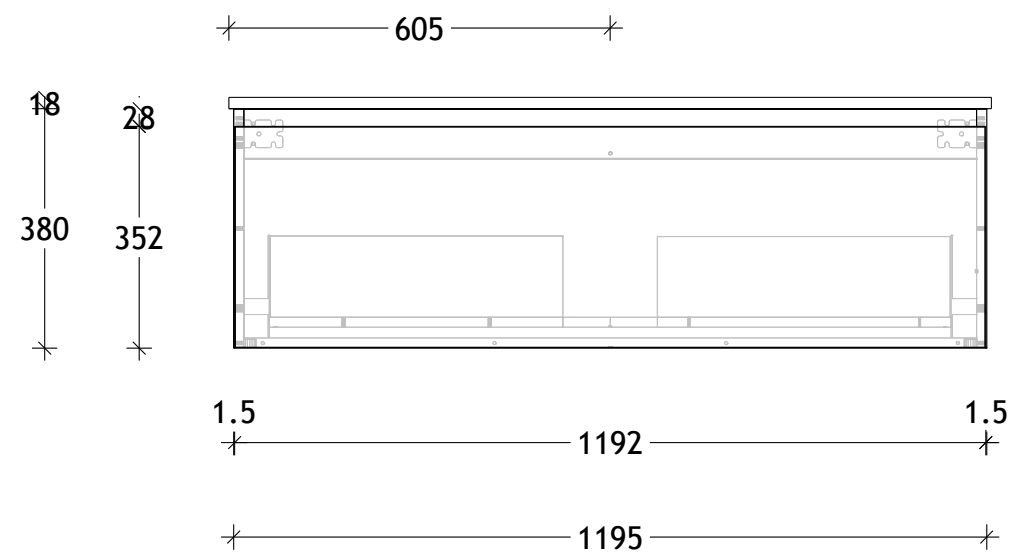

NAME:	GCSLA1200WHS
SIZE:	1200
WK/WH:	WAL HUNG
CONFIGURATION:	CENTRE BOWL

-96.1-

PLEASE NOTE: Do not perform any plumbing rough in prior to taking delivery of your vanity, as all measurements are nominal and are subject to change. Measure exact locations from your vanity once it is on site. Due to the manufacturing nature of ceramic tops, size variation (+/-5mm) is to be expected, due to the 1200°C kiln vitrification process.