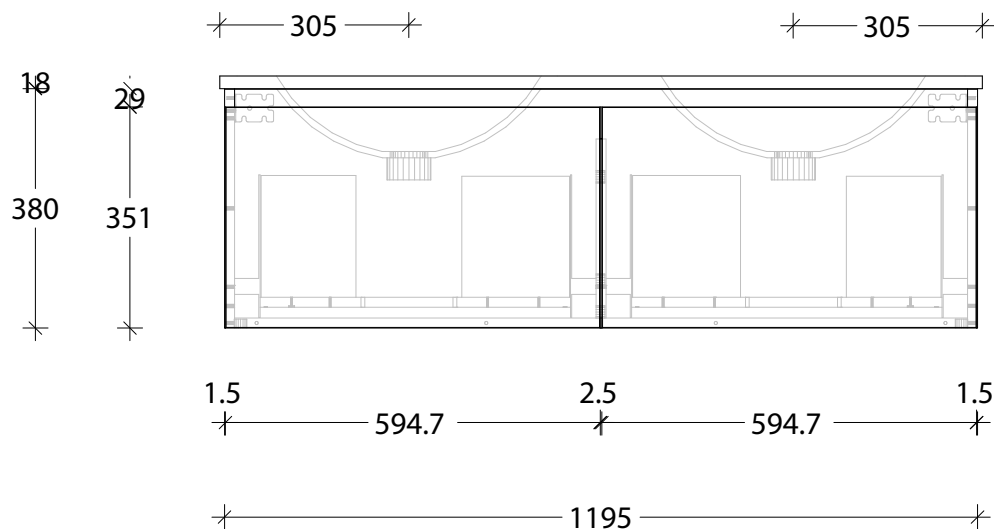

NAME:	GCSLA1200WHD
SIZE:	1200
WK/WH:	WALL HUNG
CONFIGURATION:	ALL DRAWER

PLEASE NOTE: Do not perform any plumbing rough in prior to taking delivery of your vanity, as all measurements are nominal and are subject to change. Measure exact locations from your vanity once it is on site. Due to the manufacturing nature of ceramic tops, size variation (+/-5mm) is to be expected, due to the 1200° C kiln vitrification process.