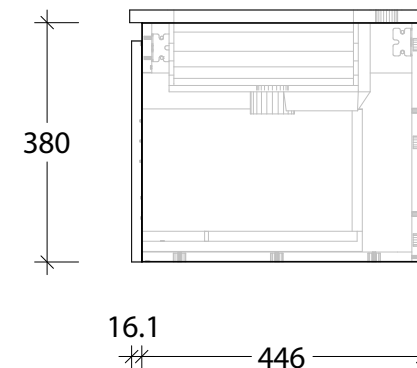

NAME:	GCSLA1200WHD
SIZE:	1200
WK/WH:	WALL HUNG
CONFIGURATION:	ALL DRAWER

PLEASE NOTE: Do not perform any plumbing rough in prior to taking delivery of your vanity, as all measurements are nominal and are subject to change. Measure exact locations from your vanity once it is on site. Due to the manufacturing nature of ceramic tops, size variation (+/-5mm) is to be expected, due to the 1200° C kiln vitrification process.