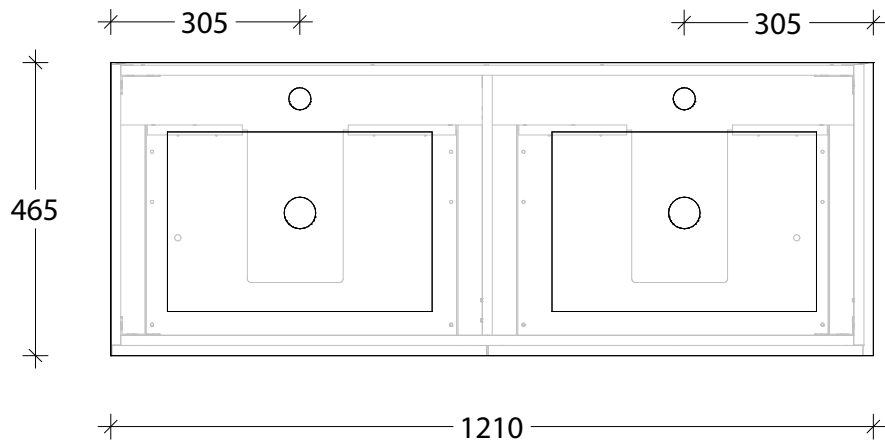

NAME:	GCSLA1200WHD
SIZE:	1200
WK/WH:	WALL HUNG
CONFIGURATION:	ALL DRAWER

PLEASE NOTE: Do not perform any plumbing rough in prior to taking delivery of your vanity, as all measurements are nominal and are subject to change. Measure exact locations from your vanity once it is on site. Due to the manufacturing nature of ceramic tops, size variation (+/-5mm) is to be expected, due to the 1200° C kiln vitrification process.