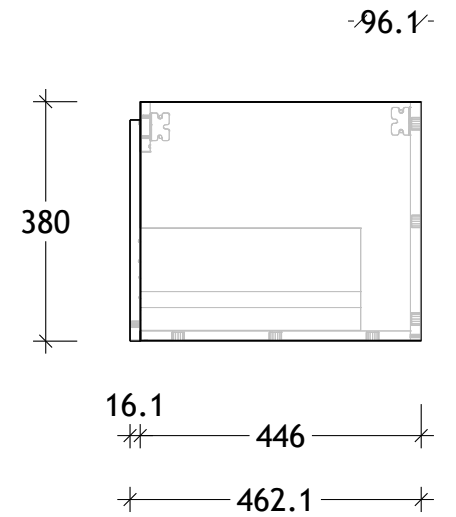

NAME:	GCSLA900WH
SIZE:	900
WK/WH:	WALL HUNG
CONFIGURATION:	CENTRE BOWL

-96.1-

PLEASE NOTE: Do not perform any plumbing rough in prior to taking delivery of your vanity, as all measurements are nominal and are subject to change. Measure exact locations from your vanity once it is on site. Due to the manufacturing nature of ceramic tops, size variation (+/-5mm) is to be expected, due to the 1200°C kiln vitrification process.