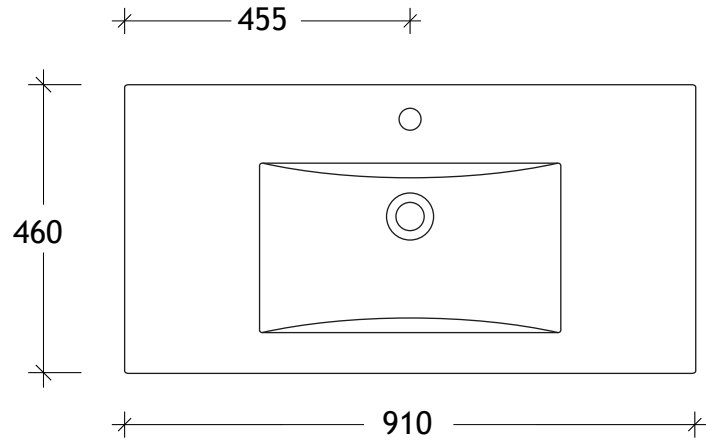

NAME:	GCSLA900WH
SIZE:	900
WK/WH:	WALL HUNG
CONFIGURATION:	CENTRE BOWL

-96.1-

PLEASE NOTE: Do not perform any plumbing rough in prior to taking delivery of your vanity, as all measurements are nominal and are subject to change. Measure exact locations from your vanity once it is on site. Due to the manufacturing nature of ceramic tops, size variation (+/-5mm) is to be expected, due to the 1200°C kiln vitrification process.