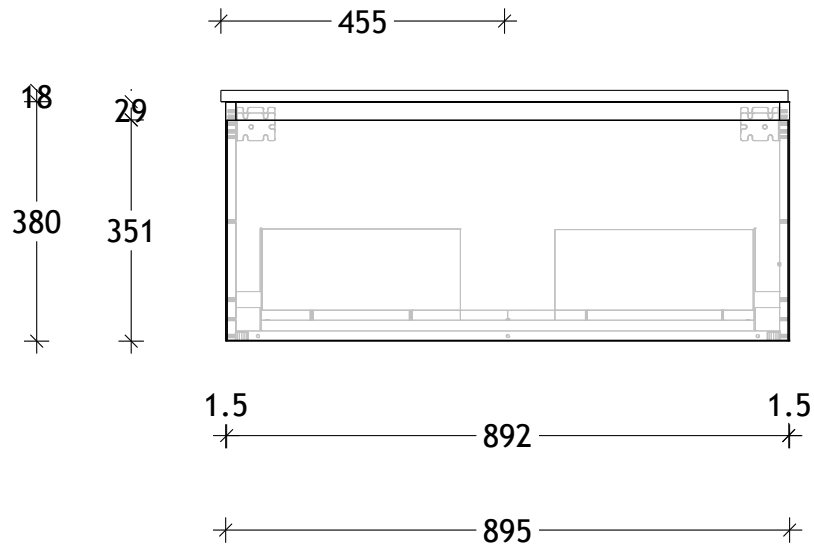

NAME:	GCSLA900WH
SIZE:	900
WK/WH:	WALL HUNG
CONFIGURATION:	CENTRE BOWL

-96.1-

PLEASE NOTE: Do not perform any plumbing rough in prior to taking delivery of your vanity, as all measurements are nominal and are subject to change. Measure exact locations from your vanity once it is on site. Due to the manufacturing nature of ceramic tops, size variation (+/-5mm) is to be expected, due to the 1200°C kiln vitrification process.