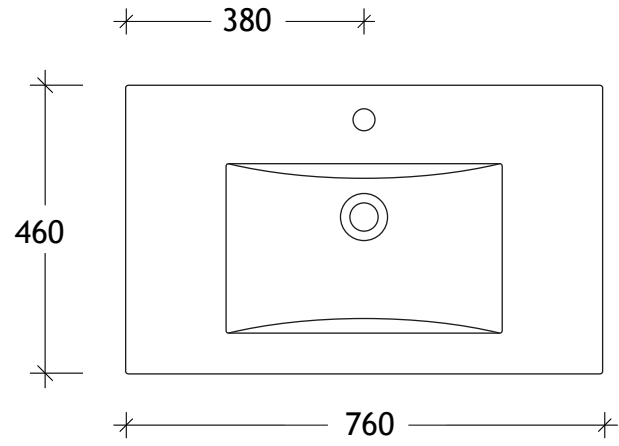

NAME:	GCSLA750WH
SIZE:	750
WK/WH:	WALL HUNG
CONFIGURATION:	CENTRE BOWL

PLEASE NOTE: Do not perform any plumbing rough in prior to taking delivery of your vanity, as all measurements are nominal and are subject to change. Measure exact locations from your vanity once it is on site. Due to the manufacturing nature of ceramic tops, size variation (+/-5mm) is to be expected, due to the 1200°C kiln vitrification process.