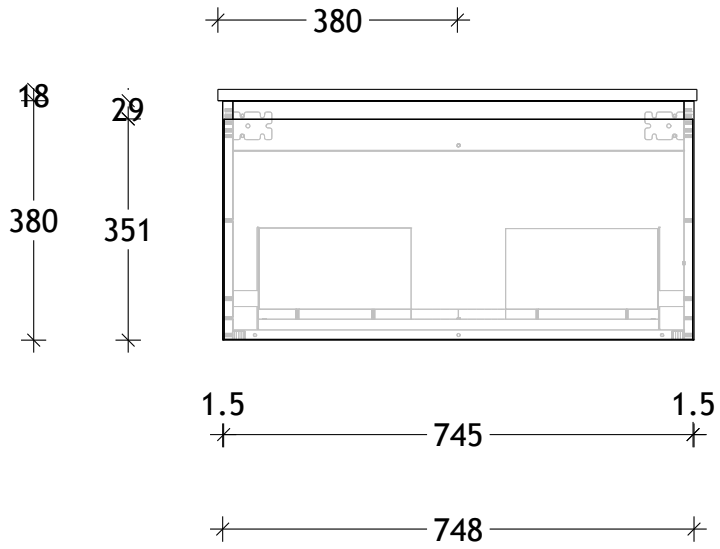

NAME:	GCSLA750WH
SIZE:	750
WK/WH:	WALL HUNG
CONFIGURATION:	CENTRE BOWL

PLEASE NOTE: Do not perform any plumbing rough in prior to taking delivery of your vanity, as all measurements are nominal and are subject to change. Measure exact locations from your vanity once it is on site. Due to the manufacturing nature of ceramic tops, size variation (+/-5mm) is to be expected, due to the 1200°C kiln vitrification process.