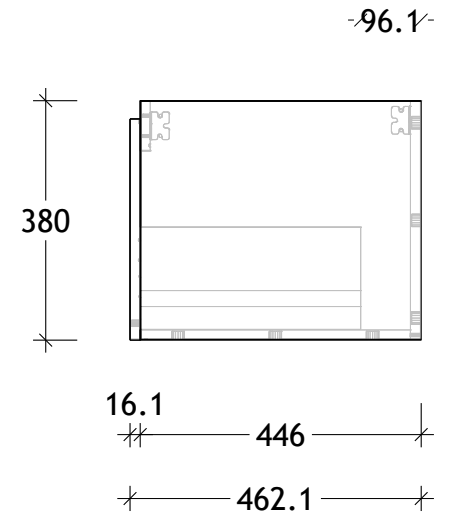

NAME:	GCSLA750WH
SIZE:	750
WK/WH:	WALL HUNG
CONFIGURATION:	CENTRE BOWL

PLEASE NOTE: Do not perform any plumbing rough in prior to taking delivery of your vanity, as all measurements are nominal and are subject to change. Measure exact locations from your vanity once it is on site. Due to the manufacturing nature of ceramic tops, size variation (+/-5mm) is to be expected, due to the 1200°C kiln vitrification process.