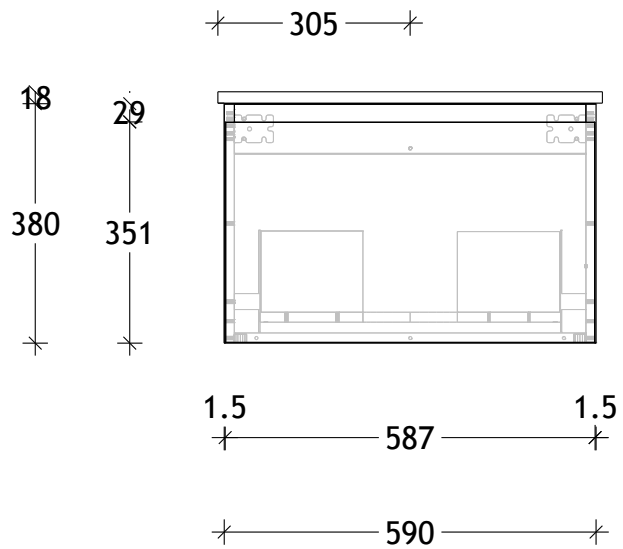

NAME:	GCSLA600WH
SIZE:	600
WK/WH:	WALL HUNG
CONFIGURATION:	CENTRE BOWL

PLEASE NOTE: Do not perform any plumbing rough in prior to taking delivery of your vanity, as all measurements are nominal and are subject to change. Measure exact locations from your vanity once it is on site. Due to the manufacturing nature of ceramic tops, size variation (+/-5mm) is to be expected, due to the 1200°C kiln vitrification process.