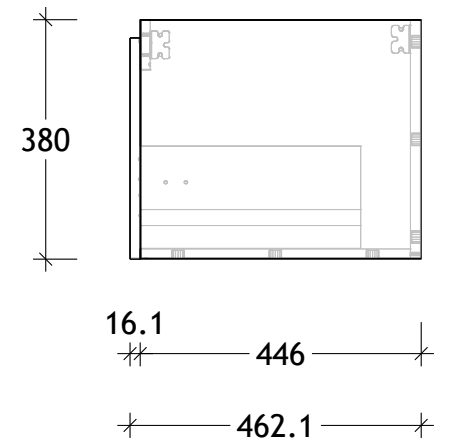

NAME:	GCSLA600WH
SIZE:	600
WK/WH:	WALL HUNG
CONFIGURATION:	CENTRE BOWL

PLEASE NOTE: Do not perform any plumbing rough in prior to taking delivery of your vanity, as all measurements are nominal and are subject to change. Measure exact locations from your vanity once it is on site. Due to the manufacturing nature of ceramic tops, size variation (+/-5mm) is to be expected, due to the 1200°C kiln vitrification process.