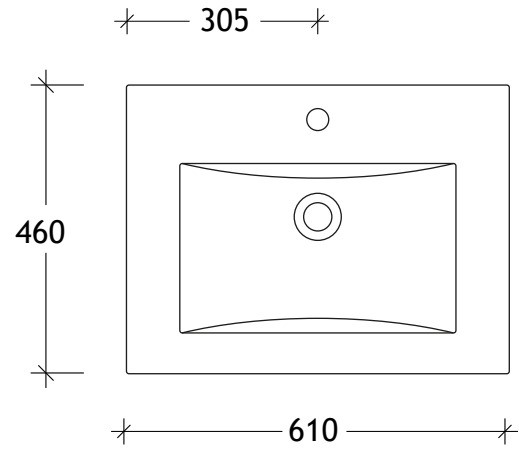

NAME:	GCSLA600WH
SIZE:	600
WK/WH:	WALL HUNG
CONFIGURATION:	CENTRE BOWL

PLEASE NOTE: Do not perform any plumbing rough in prior to taking delivery of your vanity, as all measurements are nominal and are subject to change. Measure exact locations from your vanity once it is on site. Due to the manufacturing nature of ceramic tops, size variation (+/-5mm) is to be expected, due to the 1200°C kiln vitrification process.