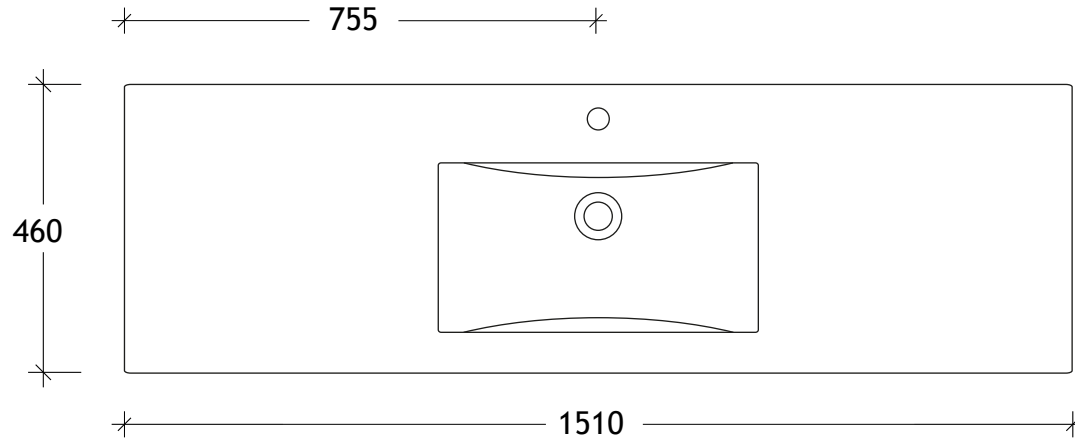

NAME:	GCTR1500WKS
SIZE:	1500
WK/WH:	WITH KICK
CONFIGURATION:	CENTRE BOWL

PLEASE NOTE: Do not perform any plumbing rough in prior to taking delivery of your vanity, as all measurements are nominal and are subject to change. Measure exact locations from your vanity once it is on site. Due to the manufacturing nature of ceramic tops, size variation (+/-5mm) is to be expected, due to the 1200° C kiln vitrification process.