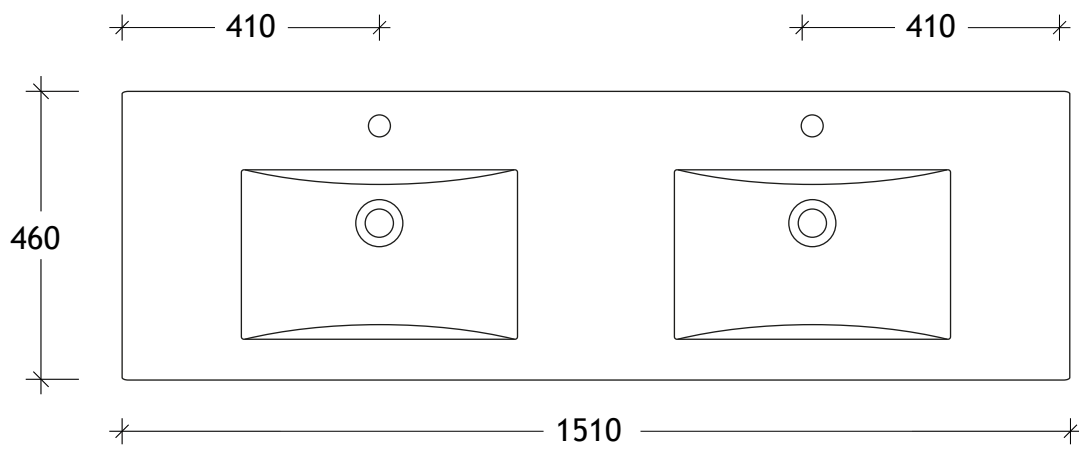

NAME:	GCTR1500WKD
SIZE:	1500
WK/WH:	WITH KICK
CONFIGURATION:	DOUBLE BOWL

PLEASE NOTE: Do not perform any plumbing rough in prior to taking delivery of your vanity, as all measurements are nominal and are subject to change. Measure exact locations from your vanity once it is on site. Due to the manufacturing nature of ceramic tops, size variation (+/-5mm) is to be expected, due to the 1200° C kiln vitrification process.