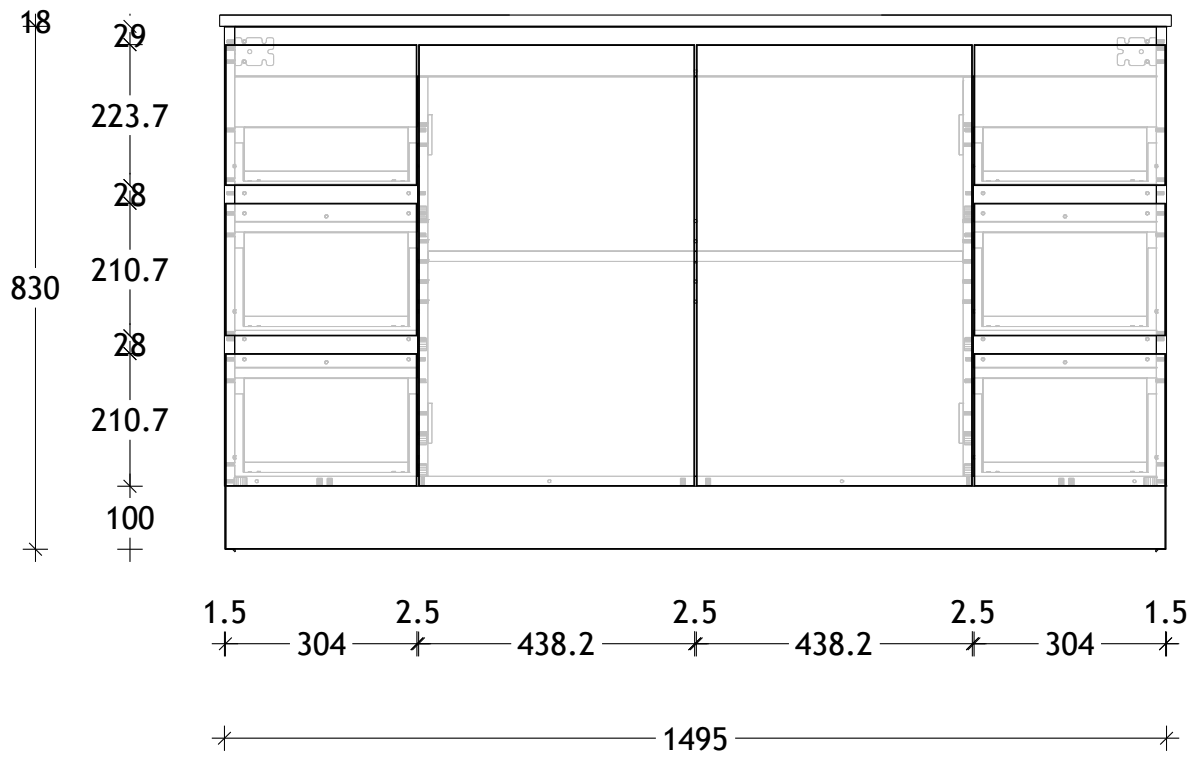

NAME:	GCTR1500WKD
SIZE:	1500
WK/WH:	WITH KICK
CONFIGURATION:	DOUBLE BOWL

PLEASE NOTE: Do not perform any plumbing rough in prior to taking delivery of your vanity, as all measurements are nominal and are subject to change. Measure exact locations from your vanity once it is on site. Due to the manufacturing nature of ceramic tops, size variation (+/-5mm) is to be expected, due to the 1200° C kiln vitrification process.