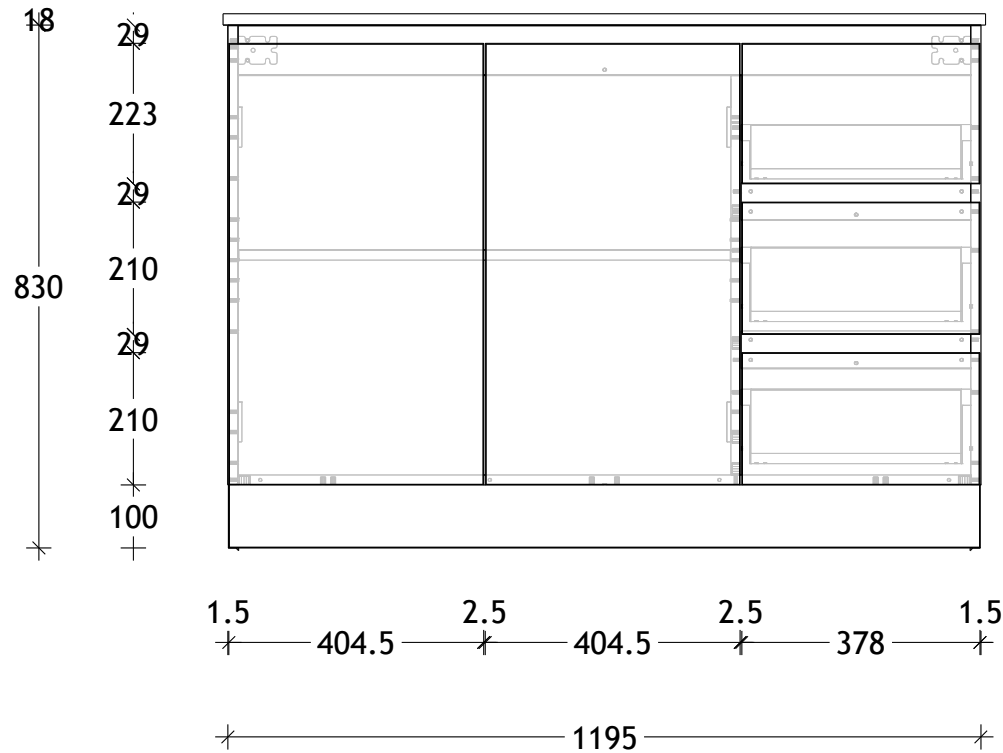

NAME:	GCTR1200WKS
SIZE:	1200
WK/WH:	WITH KICK
CONFIGURATION:	CENTRE BOWL

PLEASE NOTE: Do not perform any plumbing rough in prior to taking delivery of your vanity, as all measurements are nominal and are subject to change. Measure exact locations from your vanity once it is on site. Due to the manufacturing nature of ceramic tops, size variation (+/-5mm) is to be expected, due to the 1200° C kiln vitrification process.