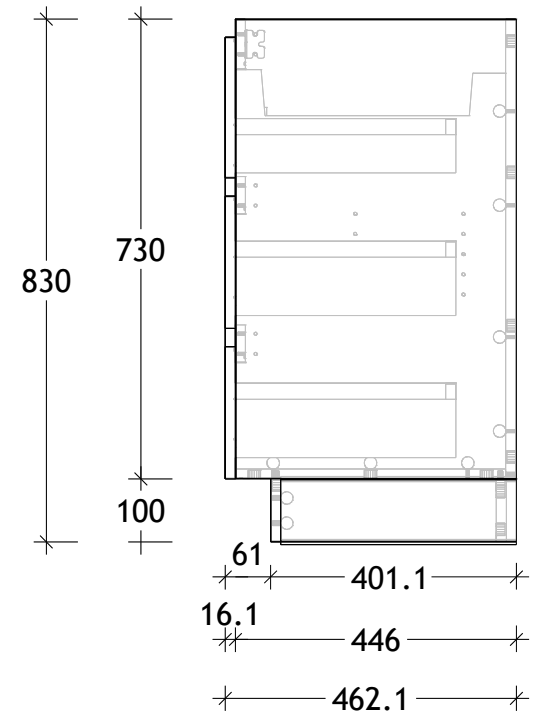

NAME:	GCTR1200WKS
SIZE:	1200
WK/WH:	WITH KICK
CONFIGURATION:	CENTRE BOWL

PLEASE NOTE: Do not perform any plumbing rough in prior to taking delivery of your vanity, as all measurements are nominal and are subject to change. Measure exact locations from your vanity once it is on site. Due to the manufacturing nature of ceramic tops, size variation (+/-5mm) is to be expected, due to the 1200° C kiln vitrification process.