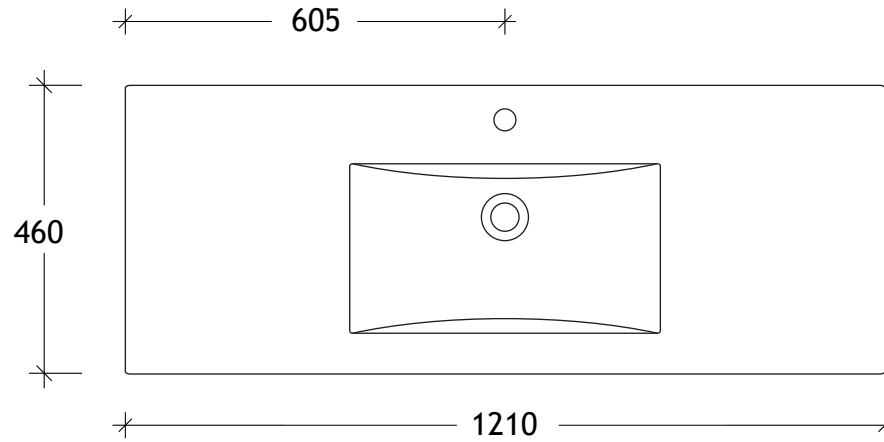

NAME:	GCTR1200WKS
SIZE:	1200
WK/WH:	WITH KICK
CONFIGURATION:	CENTRE BOWL

PLEASE NOTE: Do not perform any plumbing rough in prior to taking delivery of your vanity, as all measurements are nominal and are subject to change. Measure exact locations from your vanity once it is on site. Due to the manufacturing nature of ceramic tops, size variation (+/-5mm) is to be expected, due to the 1200° C kiln vitrification process.