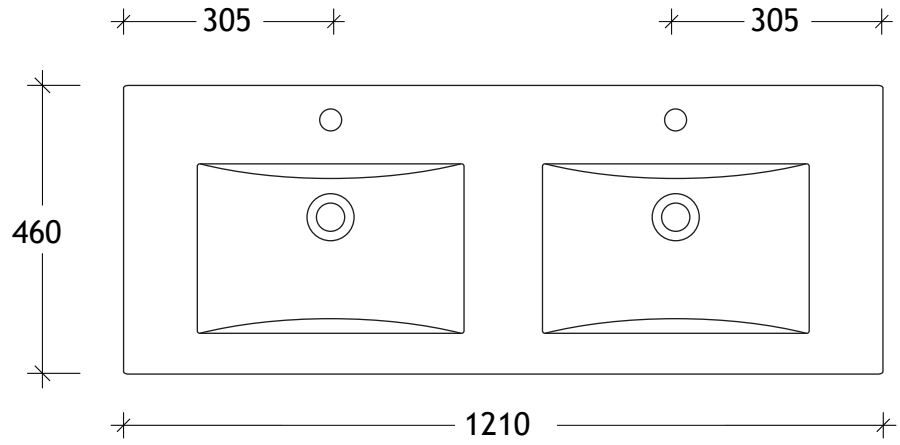

NAME:	GCTR1200WKD
SIZE:	1200
WK/WH:	WITH KICK
CONFIGURATION:	DOUBLE BOWL

PLEASE NOTE: Do not perform any plumbing rough in prior to taking delivery of your vanity, as all measurements are nominal and are subject to change. Measure exact locations from your vanity once it is on site. Due to the manufacturing nature of ceramic tops, size variation (+/-5mm) is to be expected, due to the 1200° C kiln vitrification process.