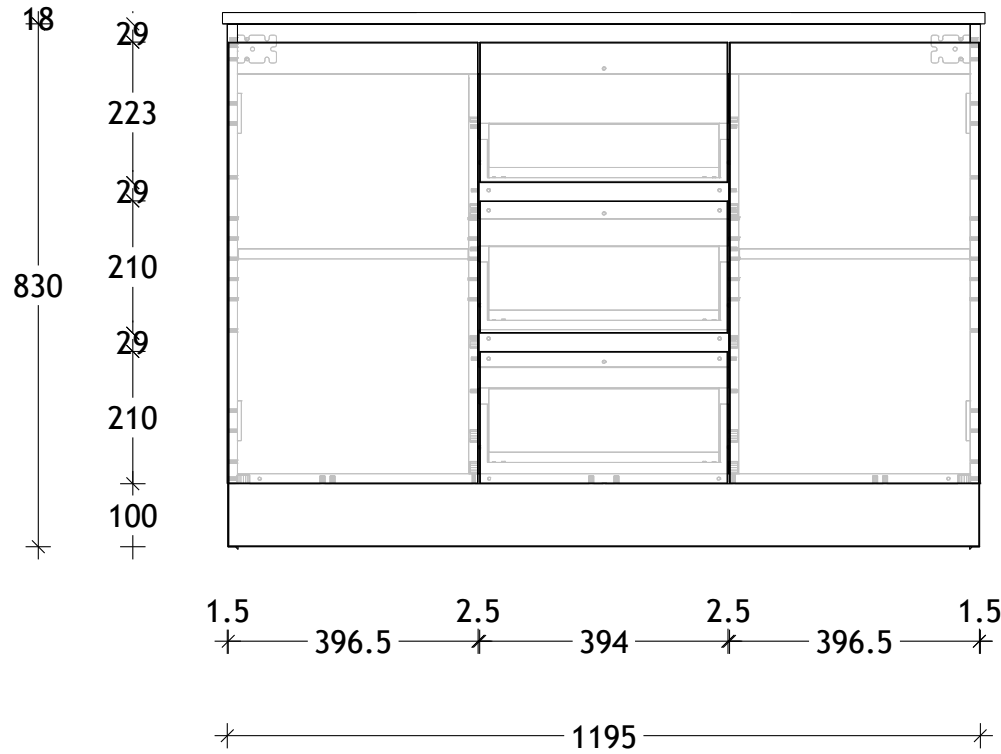

NAME:	GCTR1200WKD
SIZE:	1200
WK/WH:	WITH KICK
CONFIGURATION:	DOUBLE BOWL

PLEASE NOTE: Do not perform any plumbing rough in prior to taking delivery of your vanity, as all measurements are nominal and are subject to change. Measure exact locations from your vanity once it is on site. Due to the manufacturing nature of ceramic tops, size variation (+/-5mm) is to be expected, due to the 1200° C kiln vitrification process.