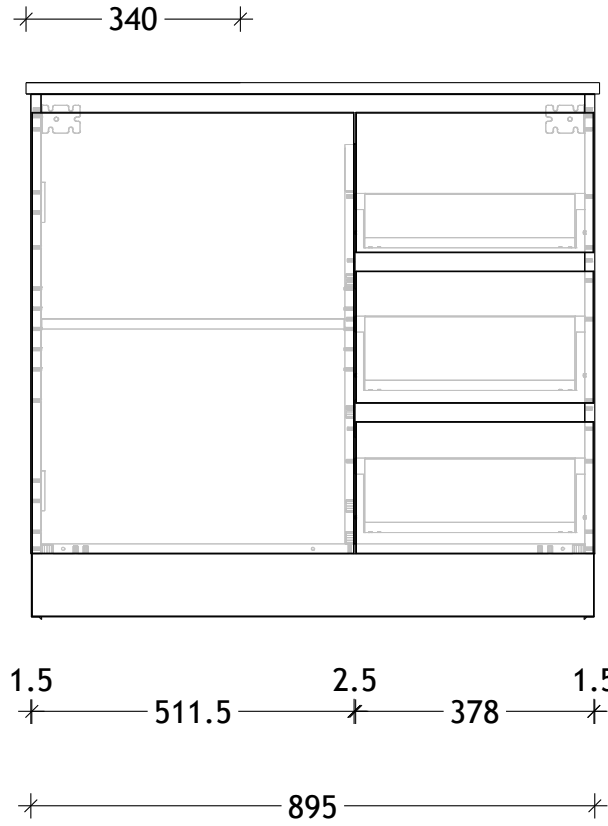

NAME:	GCTR0900WKL
SIZE:	900
WK/WH:	WITH KICK
CONFIGURATION:	LEFT BOWL

PLEASE NOTE: Do not perform any plumbing rough in prior to taking delivery of your vanity, as all measurements are nominal and are subject to change. Measure exact locations from your vanity once it is on site. Due to the manufacturing nature of ceramic tops, size variation (+/-5mm) is to be expected, due to the 1200° C kiln vitrification process.