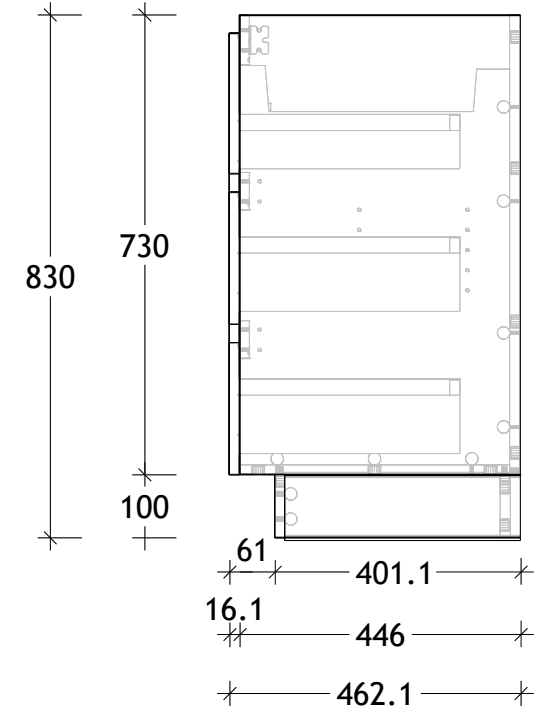

NAME:	GCTR0900WKL
SIZE:	900
WK/WH:	WITH KICK
CONFIGURATION:	LEFT BOWL

PLEASE NOTE: Do not perform any plumbing rough in prior to taking delivery of your vanity, as all measurements are nominal and are subject to change. Measure exact locations from your vanity once it is on site. Due to the manufacturing nature of ceramic tops, size variation (+/-5mm) is to be expected, due to the 1200° C kiln vitrification process.