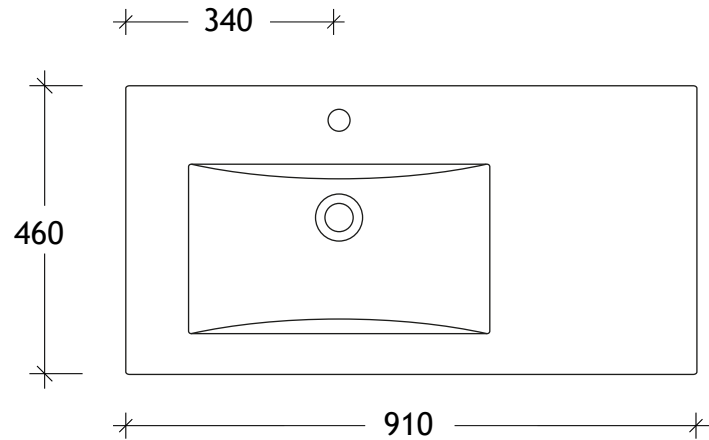

NAME:	GCTR0900WKL
SIZE:	900
WK/WH:	WITH KICK
CONFIGURATION:	LEFT BOWL

PLEASE NOTE: Do not perform any plumbing rough in prior to taking delivery of your vanity, as all measurements are nominal and are subject to change. Measure exact locations from your vanity once it is on site. Due to the manufacturing nature of ceramic tops, size variation (+/-5mm) is to be expected, due to the 1200° C kiln vitrification process.