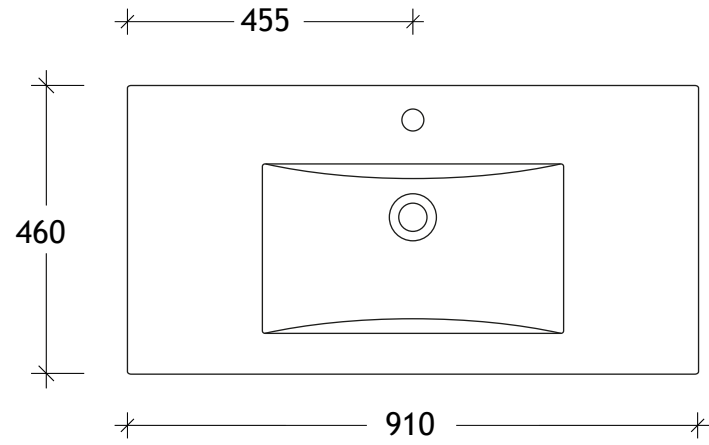

NAME:	GCTR0900WK
SIZE:	900
WK/WH:	WITH KICK
CONFIGURATION:	CENTRE BOWL

PLEASE NOTE: Do not perform any plumbing rough in prior to taking delivery of your vanity, as all measurements are nominal and are subject to change. Measure exact locations from your vanity once it is on site. Due to the manufacturing nature of ceramic tops, size variation (+/- 5mm) is to be expected, due to the 1200° C kiln vitrification process.