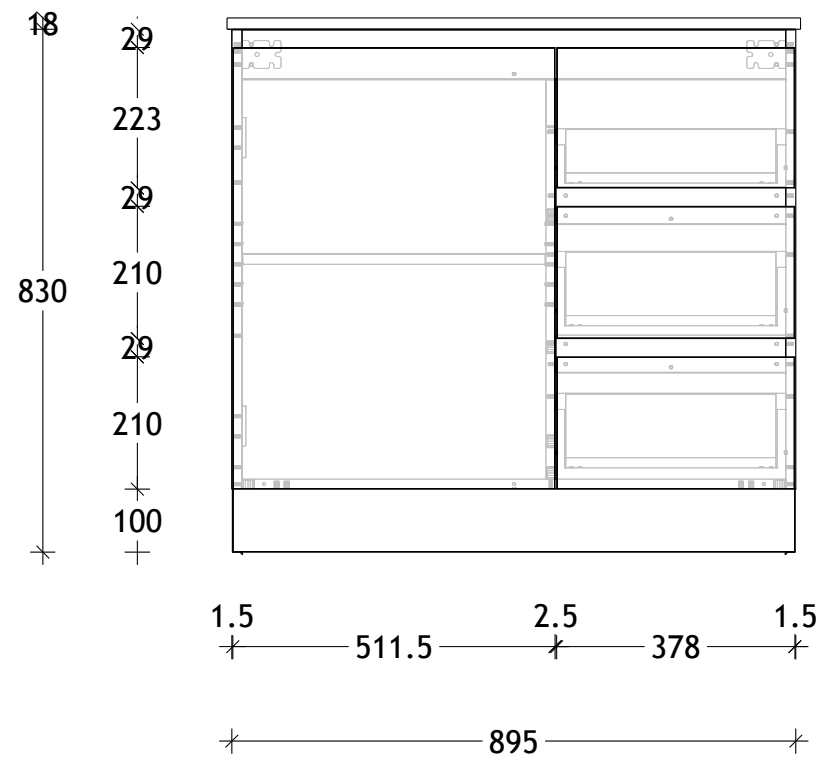

NAME:	GCTR0900WK
SIZE:	900
WK/WH:	WITH KICK
CONFIGURATION:	CENTRE BOWL

PLEASE NOTE: Do not perform any plumbing rough in prior to taking delivery of your vanity, as all measurements are nominal and are subject to change. Measure exact locations from your vanity once it is on site. Due to the manufacturing nature of ceramic tops, size variation (+/- 5mm) is to be expected, due to the 1200° C kiln vitrification process.