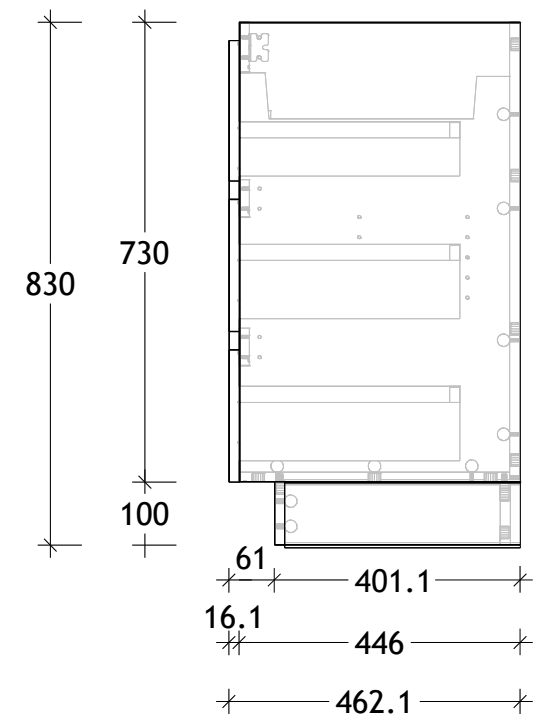

NAME:	GCTR0900WK
SIZE:	900
WK/WH:	WITH KICK
CONFIGURATION:	CENTRE BOWL

PLEASE NOTE: Do not perform any plumbing rough in prior to taking delivery of your vanity, as all measurements are nominal and are subject to change. Measure exact locations from your vanity once it is on site. Due to the manufacturing nature of ceramic tops, size variation (+/- 5mm) is to be expected, due to the 1200° C kiln vitrification process.