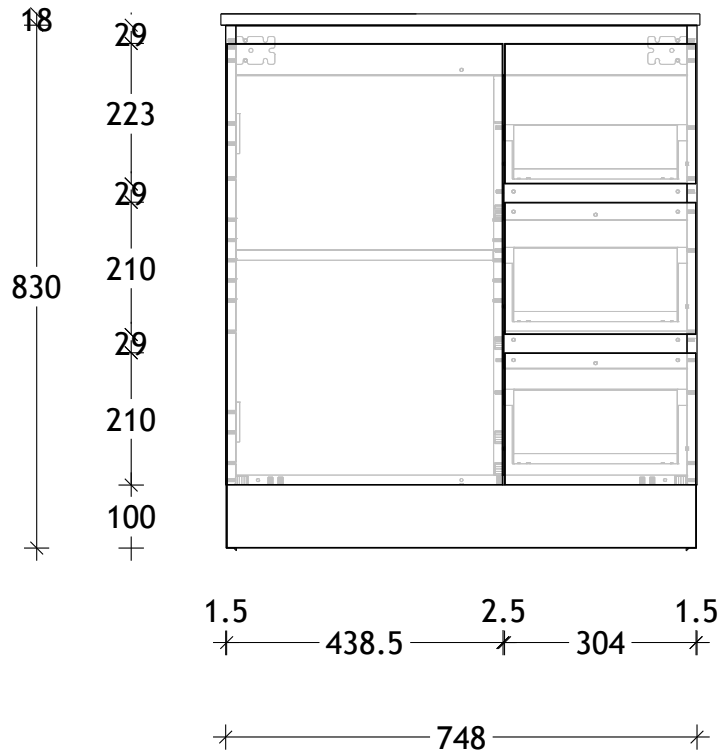

NAME:	GCTR0750WKL
SIZE:	750
WK/WH:	WALL HUNG
CONFIGURATION:	WITH KICK

310

PLEASE NOTE: Do not perform any plumbing rough in prior to taking delivery of your vanity, as all measurements are nominal and are subject to change. Measure exact locations from your vanity once it is on site. Due to the manufacturing nature of ceramic tops, size variation (+/-5mm) is to be expected, due to the 1200° C kiln vitrification process.