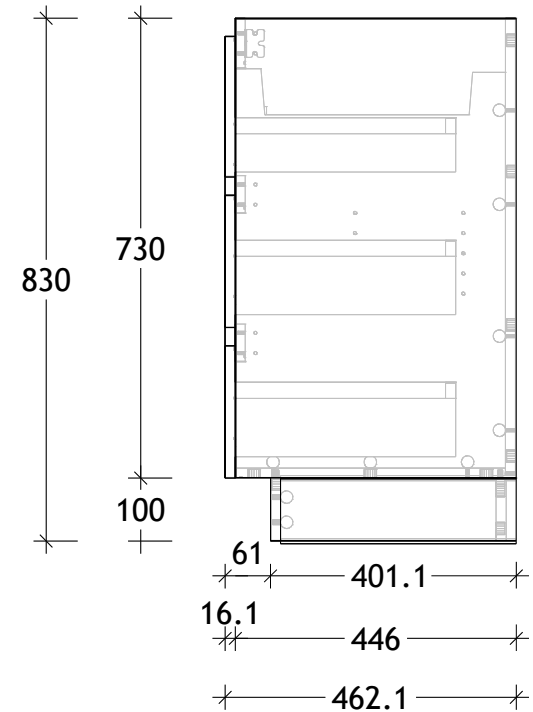

NAME:	GCTR0750WKL
SIZE:	750
WK/WH:	WALL HUNG
CONFIGURATION:	WITH KICK

310

PLEASE NOTE: Do not perform any plumbing rough in prior to taking delivery of your vanity, as all measurements are nominal and are subject to change. Measure exact locations from your vanity once it is on site. Due to the manufacturing nature of ceramic tops, size variation (+/-5mm) is to be expected, due to the 1200° C kiln vitrification process.