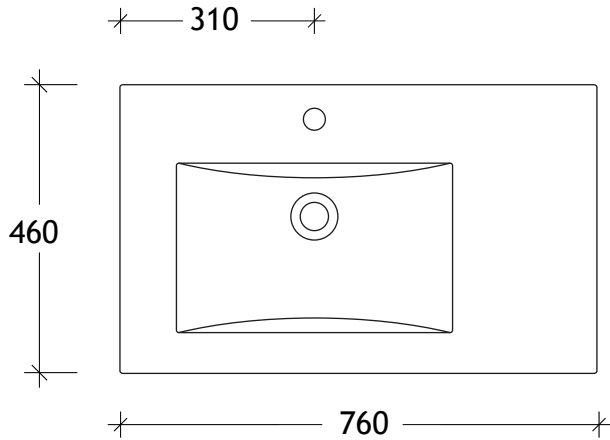

NAME:	GCTR0750WKL
SIZE:	750
WK/WH:	WALL HUNG
CONFIGURATION:	WITH KICK

310

PLEASE NOTE: Do not perform any plumbing rough in prior to taking delivery of your vanity, as all measurements are nominal and are subject to change. Measure exact locations from your vanity once it is on site. Due to the manufacturing nature of ceramic tops, size variation (+/-5mm) is to be expected, due to the 1200° C kiln vitrification process.