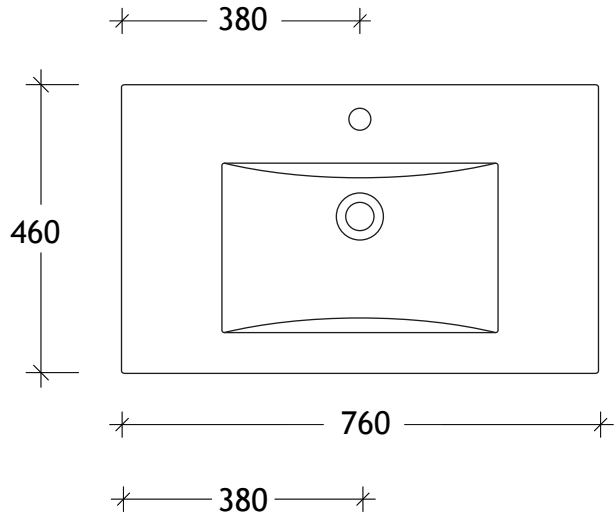

NAME:	GCTR0750WK
SIZE:	750
WK/WH:	WITH KICK
CONFIGURATION:	CENTRE BOWL

PLEASE NOTE: Do not perform any plumbing rough in prior to taking delivery of your vanity, as all measurements are nominal and are subject to change. Measure exact locations from your vanity once it is on site. Due to the manufacturing nature of ceramic tops, size variation (+/-5mm) is to be expected, due to the 1200° C kiln vitrification process.