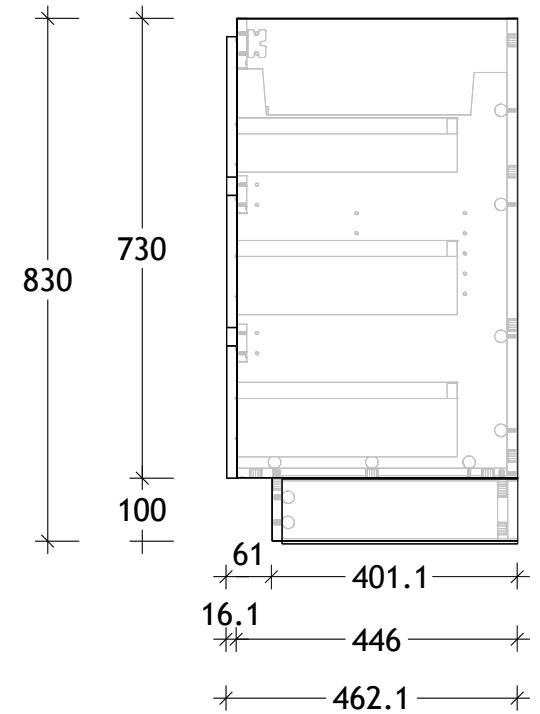

NAME:	GCTR0750WK
SIZE:	750
WK/WH:	WITH KICK
CONFIGURATION:	CENTRE BOWL

PLEASE NOTE: Do not perform any plumbing rough in prior to taking delivery of your vanity, as all measurements are nominal and are subject to change. Measure exact locations from your vanity once it is on site. Due to the manufacturing nature of ceramic tops, size variation (+/-5mm) is to be expected, due to the 1200° C kiln vitrification process.