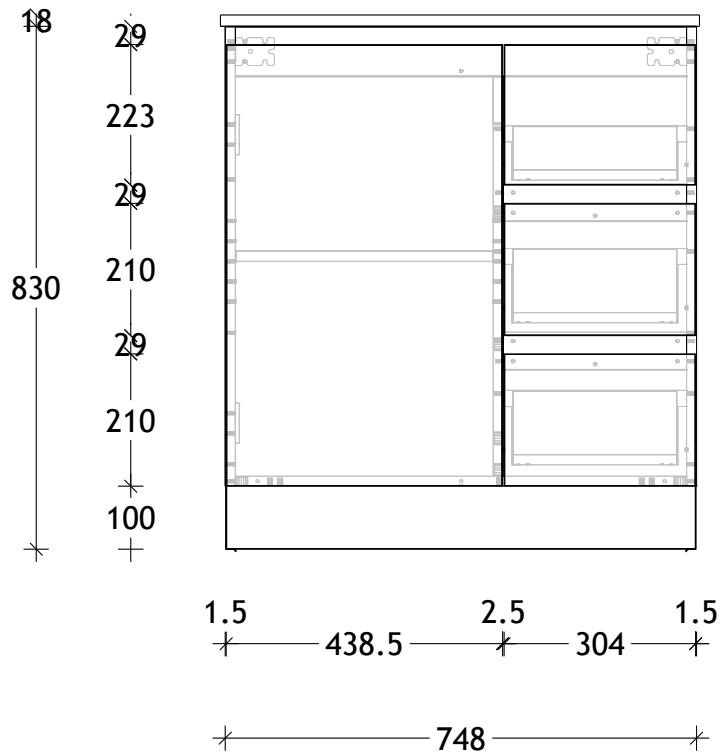

NAME:	GCTR0750WK
SIZE:	750
WK/WH:	WITH KICK
CONFIGURATION:	CENTRE BOWL

PLEASE NOTE: Do not perform any plumbing rough in prior to taking delivery of your vanity, as all measurements are nominal and are subject to change. Measure exact locations from your vanity once it is on site. Due to the manufacturing nature of ceramic tops, size variation (+/-5mm) is to be expected, due to the 1200° C kiln vitrification process.