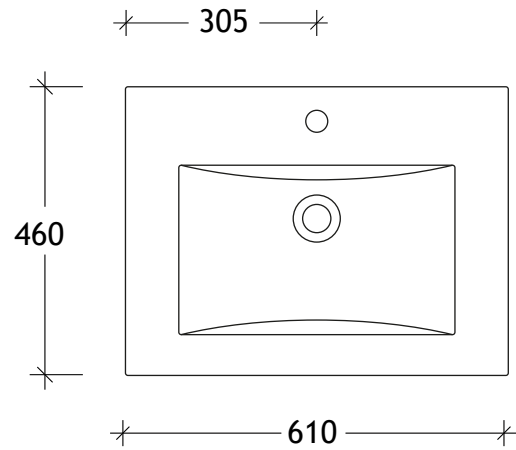

NAME:	GCTR0600WK
SIZE:	600
WK/WH:	WITH KICK
CONFIGURATION:	CENTRE BOWL

305

PLEASE NOTE: Do not perform any plumbing rough in prior to taking delivery of your vanity, as all measurements are nominal and are subject to change. Measure exact locations from your vanity once it is on site. Due to the manufacturing nature of ceramic tops, size variation (+/-5mm) is to be expected, due to the 1200° C kiln vitrification process.