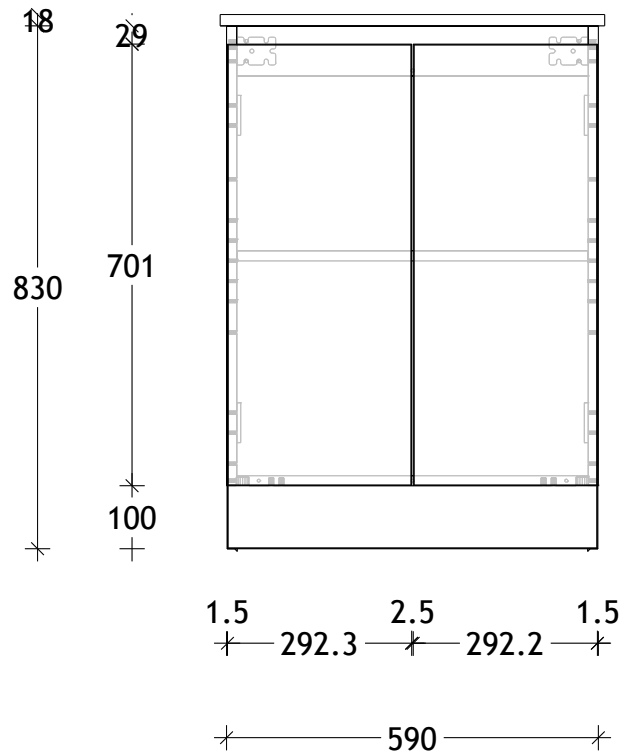

NAME:	GCTR0600WK
SIZE:	600
WK/WH:	WITH KICK
CONFIGURATION:	CENTRE BOWL

305

PLEASE NOTE: Do not perform any plumbing rough in prior to taking delivery of your vanity, as all measurements are nominal and are subject to change. Measure exact locations from your vanity once it is on site. Due to the manufacturing nature of ceramic tops, size variation (+/-5mm) is to be expected, due to the 1200° C kiln vitrification process.