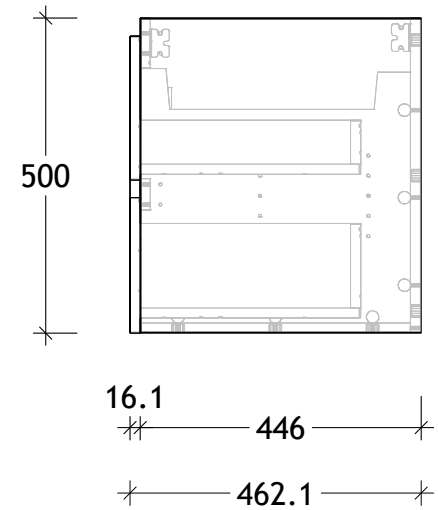

NAME:	GCTW1500WHS
SIZE:	1500
WK/WH:	WALL HUNG
CONFIGURATION:	CENTRE BOWL

PLEASE NOTE: Do not perform any plumbing rough in prior to taking delivery of your vanity, as all measurements are nominal and are subject to change. Measure exact locations from your vanity once it is on site. Due to the manufacturing nature of ceramic tops, size variation (+/-5mm) is to be expected, due to the 1200°C kiln vitrification process.