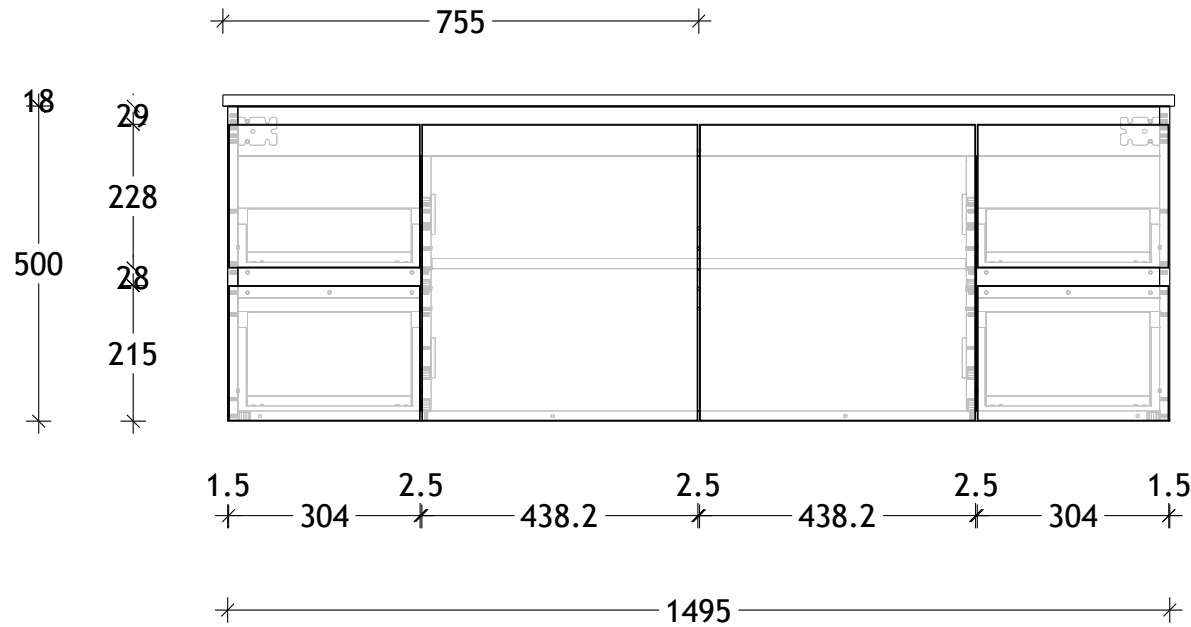

NAME:	GCTW1500WHS
SIZE:	1500
WK/WH:	WALL HUNG
CONFIGURATION:	CENTRE BOWL

PLEASE NOTE: Do not perform any plumbing rough in prior to taking delivery of your vanity, as all measurements are nominal and are subject to change. Measure exact locations from your vanity once it is on site. Due to the manufacturing nature of ceramic tops, size variation (+/-5mm) is to be expected, due to the 1200°C kiln vitrification process.