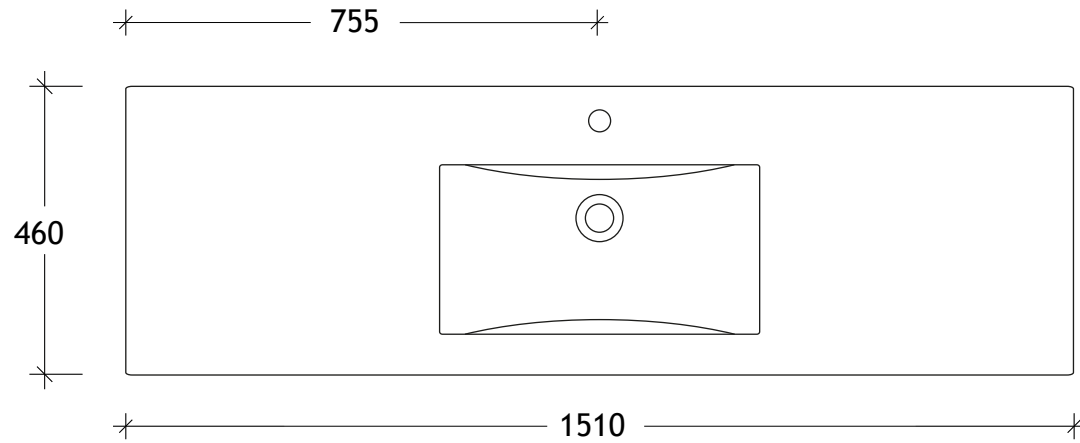

NAME:	GCTW1500WHS
SIZE:	1500
WK/WH:	WALL HUNG
CONFIGURATION:	CENTRE BOWL

PLEASE NOTE: Do not perform any plumbing rough in prior to taking delivery of your vanity, as all measurements are nominal and are subject to change. Measure exact locations from your vanity once it is on site. Due to the manufacturing nature of ceramic tops, size variation (+/-5mm) is to be expected, due to the 1200°C kiln vitrification process.