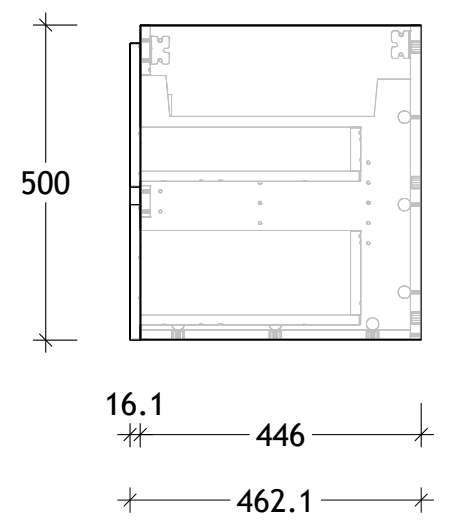

NAME:	GCTW1500WHD
SIZE:	1500
WK/WH:	WALL HUNG
CONFIGURATION:	DOUBLW BOWL

PLEASE NOTE: Do not perform any plumbing rough in prior to taking delivery of your vanity, as all measurements are nominal and are subject to change. Measure exact locations from your vanity once it is on site. Due to the manufacturing nature of ceramic tops, size variation (+/-5mm) is to be expected, due to the 1200° C kiln vitrification process.