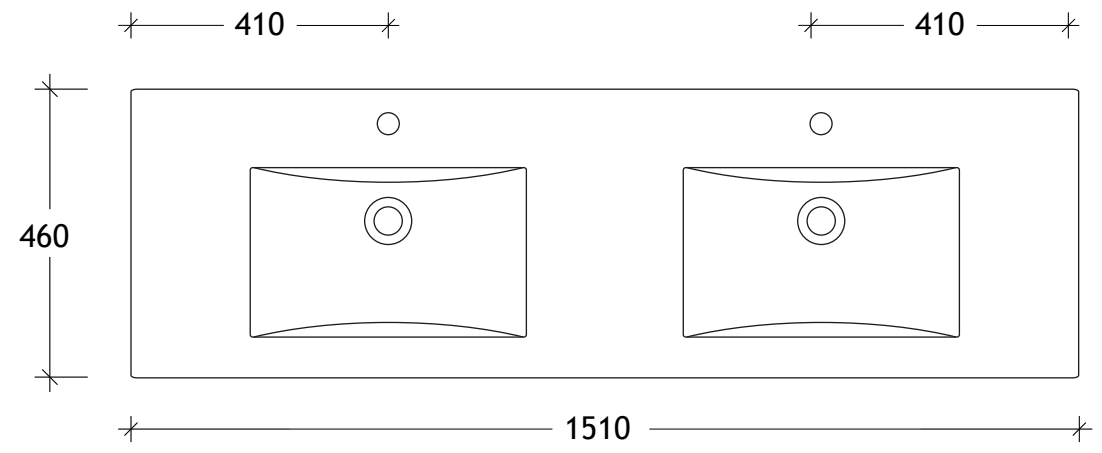

NAME:	GCTW1500WHD
SIZE:	1500
WK/WH:	WALL HUNG
CONFIGURATION:	DOUBLW BOWL

PLEASE NOTE: Do not perform any plumbing rough in prior to taking delivery of your vanity, as all measurements are nominal and are subject to change. Measure exact locations from your vanity once it is on site. Due to the manufacturing nature of ceramic tops, size variation (+/-5mm) is to be expected, due to the 1200° C kiln vitrification process.