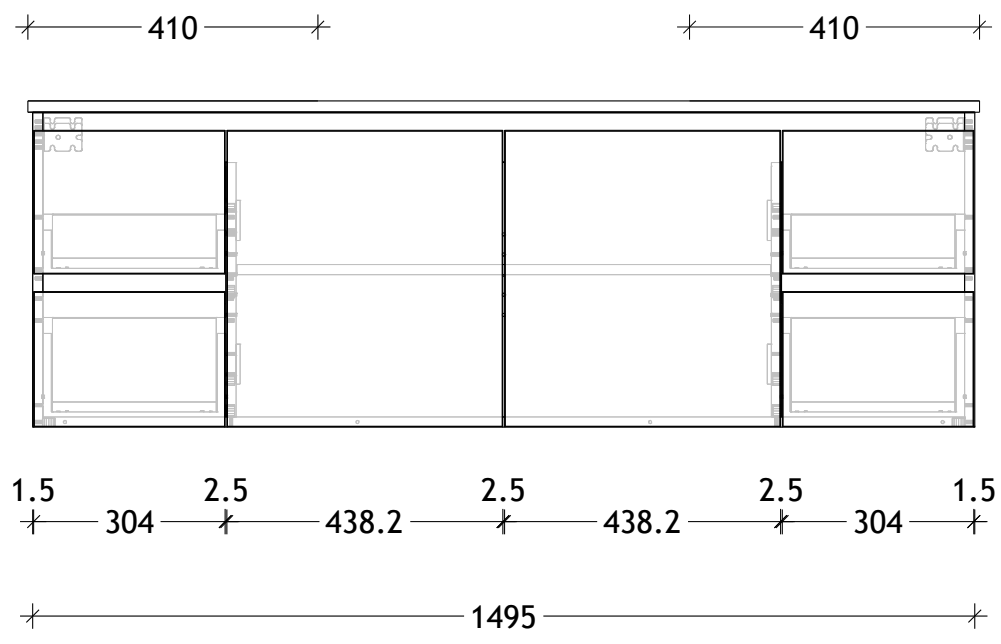

NAME:	GCTW1500WHD
SIZE:	1500
WK/WH:	WALL HUNG
CONFIGURATION:	DOUBLW BOWL

PLEASE NOTE: Do not perform any plumbing rough in prior to taking delivery of your vanity, as all measurements are nominal and are subject to change. Measure exact locations from your vanity once it is on site. Due to the manufacturing nature of ceramic tops, size variation (+/-5mm) is to be expected, due to the 1200° C kiln vitrification process.