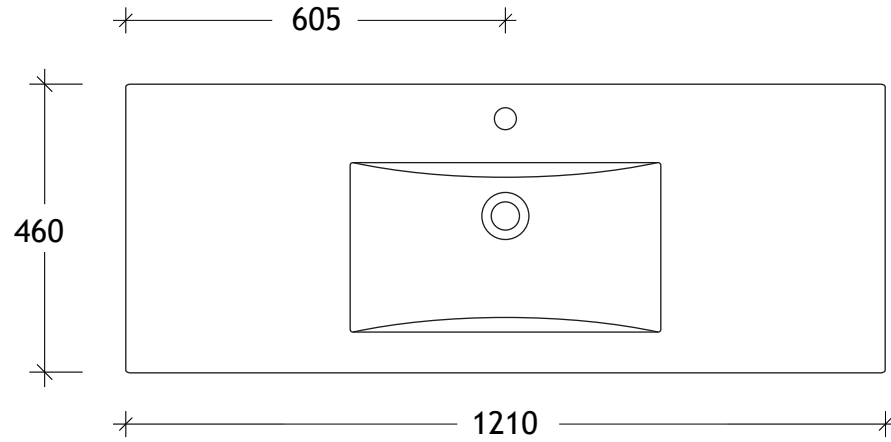

NAME:	GCTW1200WHS
SIZE:	1200
WK/WH:	WALL HUNG
CONFIGURATION:	CENTRE BOWL

PLEASE NOTE: Do not perform any plumbing rough in prior to taking delivery of your vanity, as all measurements are nominal and are subject to change. Measure exact locations from your vanity once it is on site. Due to the manufacturing nature of ceramic tops, size variation (+/-5mm) is to be expected, due to the 1200°C kiln vitrification process.