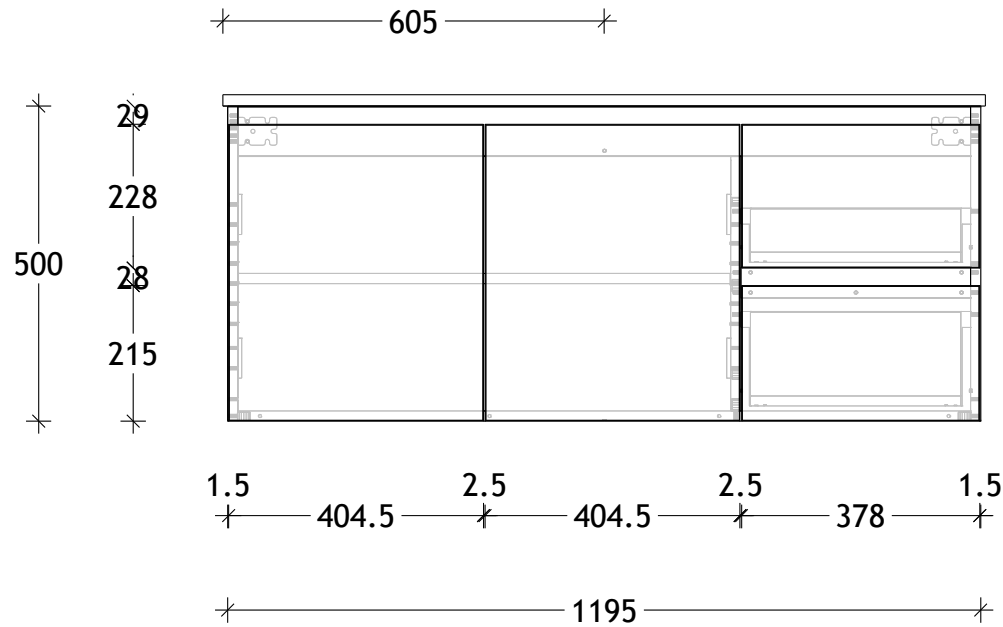

NAME:	GCTW1200WHS
SIZE:	1200
WK/WH:	WALL HUNG
CONFIGURATION:	CENTRE BOWL

PLEASE NOTE: Do not perform any plumbing rough in prior to taking delivery of your vanity, as all measurements are nominal and are subject to change. Measure exact locations from your vanity once it is on site. Due to the manufacturing nature of ceramic tops, size variation (+/-5mm) is to be expected, due to the 1200°C kiln vitrification process.