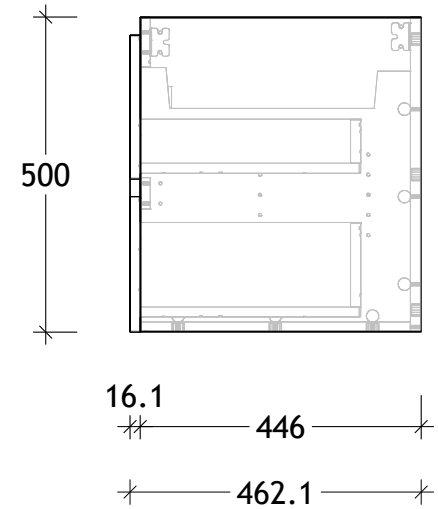

NAME:	GCTW1200WHS
SIZE:	1200
WK/WH:	WALL HUNG
CONFIGURATION:	CENTRE BOWL

PLEASE NOTE: Do not perform any plumbing rough in prior to taking delivery of your vanity, as all measurements are nominal and are subject to change. Measure exact locations from your vanity once it is on site. Due to the manufacturing nature of ceramic tops, size variation (+/-5mm) is to be expected, due to the 1200°C kiln vitrification process.