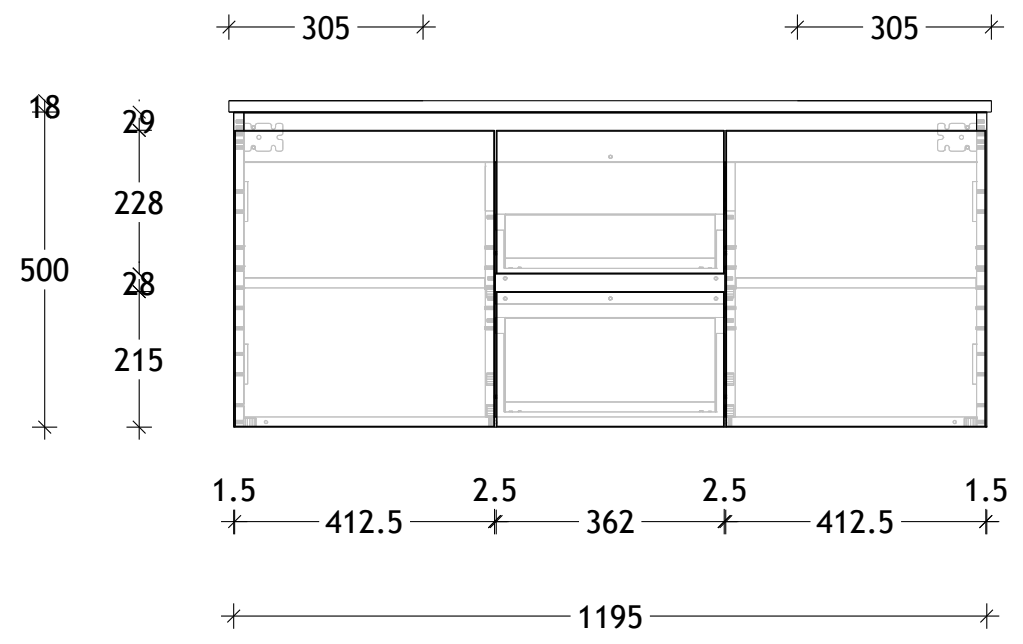

NAME:	GCTW1200WHD
SIZE:	1200
WK/WH:	WALL HUNG
CONFIGURATION:	DOUBLE BOWL

PLEASE NOTE: Do not perform any plumbing rough in prior to taking delivery of your vanity, as all measurements are nominal and are subject to change. Measure exact locations from your vanity once it is on site. Due to the manufacturing nature of ceramic tops, size variation (+/-5mm) is to be expected, due to the 1200° C kiln vitrification process.