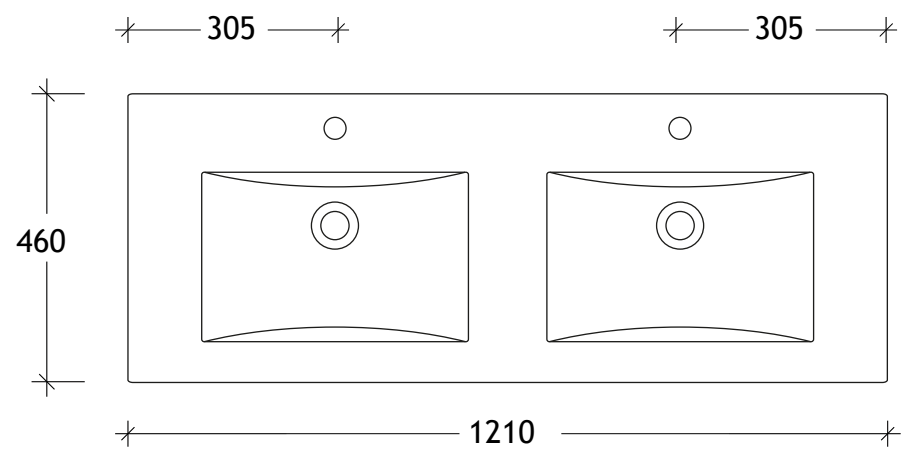

NAME:	GCTW1200WHD
SIZE:	1200
WK/WH:	WALL HUNG
CONFIGURATION:	DOUBLE BOWL

PLEASE NOTE: Do not perform any plumbing rough in prior to taking delivery of your vanity, as all measurements are nominal and are subject to change. Measure exact locations from your vanity once it is on site. Due to the manufacturing nature of ceramic tops, size variation (+/-5mm) is to be expected, due to the 1200° C kiln vitrification process.