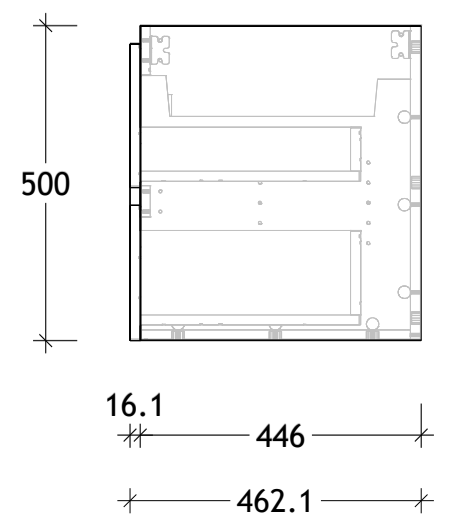

NAME:	GCTW1200WHD
SIZE:	1200
WK/WH:	WALL HUNG
CONFIGURATION:	DOUBLE BOWL

PLEASE NOTE: Do not perform any plumbing rough in prior to taking delivery of your vanity, as all measurements are nominal and are subject to change. Measure exact locations from your vanity once it is on site. Due to the manufacturing nature of ceramic tops, size variation (+/-5mm) is to be expected, due to the 1200° C kiln vitrification process.