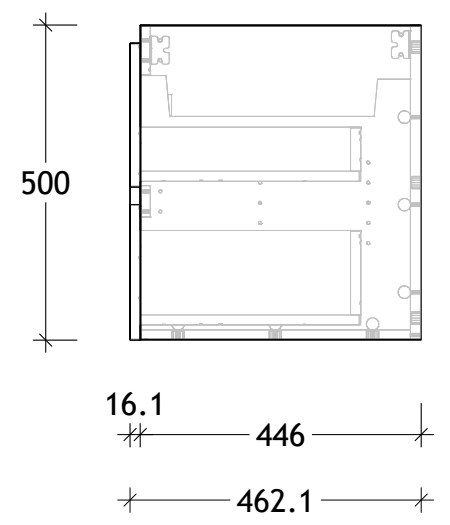

NAME:	GCTW0900WHL
SIZE:	900
WK/WH:	WALL HUNG
CONFIGURATION:	LEFT BOWL

PLEASE NOTE: Do not perform any plumbing rough in prior to taking delivery of your vanity, as all measurements are nominal and are subject to change. Measure exact locations from your vanity once it is on site. Due to the manufacturing nature of ceramic tops, size variation (+/- 5mm) is to be expected, due to the 1200° C kiln vitrification process.