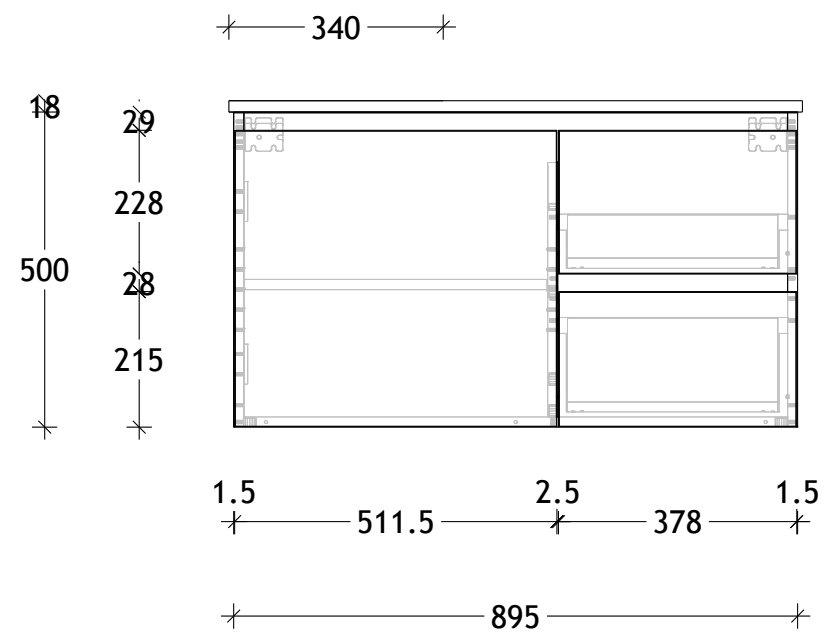

NAME:	GCTW0900WHL
SIZE:	900
WK/WH:	WALL HUNG
CONFIGURATION:	LEFT BOWL

PLEASE NOTE: Do not perform any plumbing rough in prior to taking delivery of your vanity, as all measurements are nominal and are subject to change. Measure exact locations from your vanity once it is on site. Due to the manufacturing nature of ceramic tops, size variation (+/- 5mm) is to be expected, due to the 1200° C kiln vitrification process.