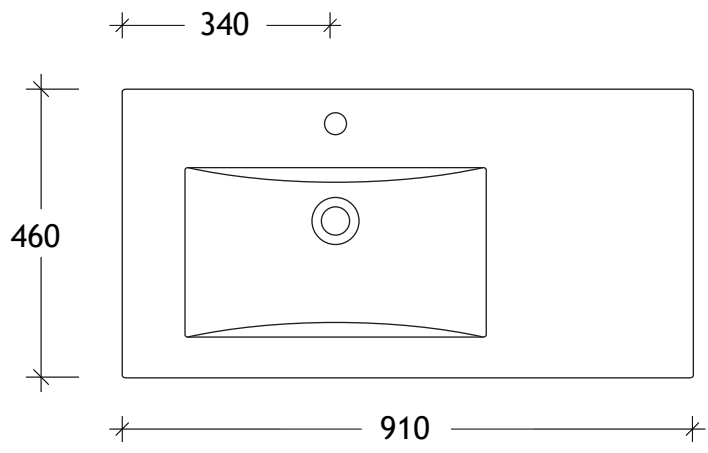

NAME:	GCTW0900WHL
SIZE:	900
WK/WH:	WALL HUNG
CONFIGURATION:	LEFT BOWL

PLEASE NOTE: Do not perform any plumbing rough in prior to taking delivery of your vanity, as all measurements are nominal and are subject to change. Measure exact locations from your vanity once it is on site. Due to the manufacturing nature of ceramic tops, size variation (+/- 5mm) is to be expected, due to the 1200° C kiln vitrification process.