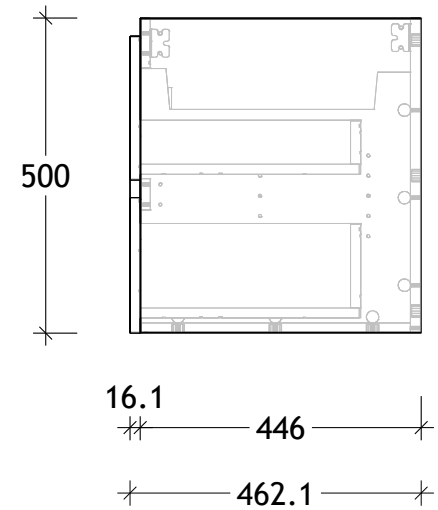

NAME:	GCTW0900WH
SIZE:	900
WK/WH:	WALL HUNG
CONFIGURATION:	CENTRE BOWL

PLEASE NOTE: Do not perform any plumbing rough in prior to taking delivery of your vanity, as all measurements are nominal and are subject to change. Measure exact locations from your vanity once it is on site. Due to the manufacturing nature of ceramic tops, size variation (+/-5mm) is to be expected, due to the 1200°C kiln vitrification process.