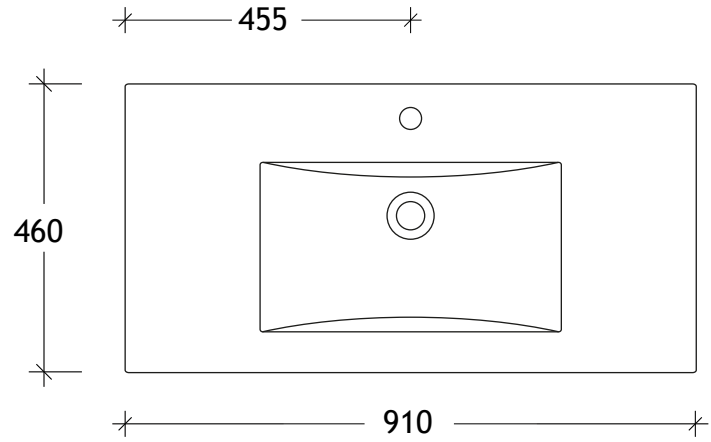

NAME:	GCTW0900WH
SIZE:	900
WK/WH:	WALL HUNG
CONFIGURATION:	CENTRE BOWL

PLEASE NOTE: Do not perform any plumbing rough in prior to taking delivery of your vanity, as all measurements are nominal and are subject to change. Measure exact locations from your vanity once it is on site. Due to the manufacturing nature of ceramic tops, size variation (+/-5mm) is to be expected, due to the 1200°C kiln vitrification process.