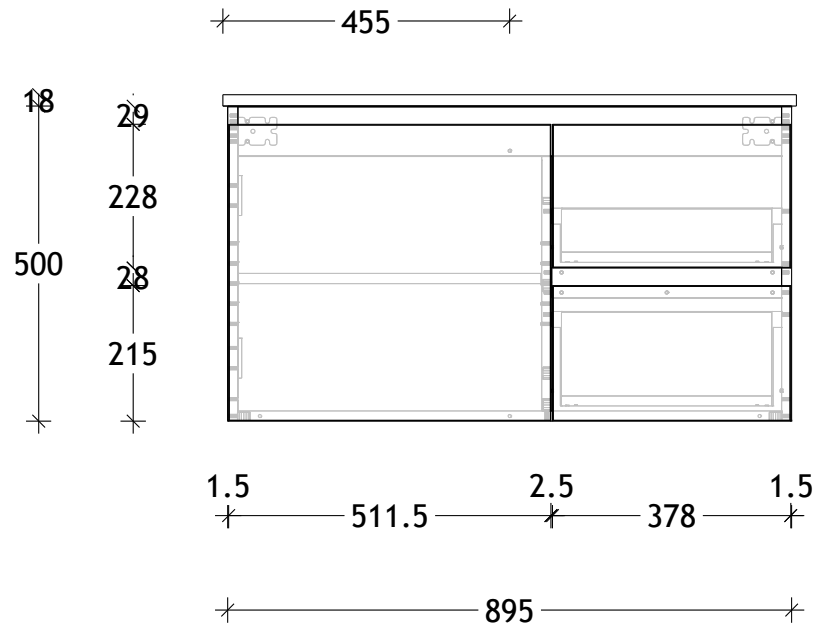

NAME:	GCTW0900WH
SIZE:	900
WK/WH:	WALL HUNG
CONFIGURATION:	CENTRE BOWL

PLEASE NOTE: Do not perform any plumbing rough in prior to taking delivery of your vanity, as all measurements are nominal and are subject to change. Measure exact locations from your vanity once it is on site. Due to the manufacturing nature of ceramic tops, size variation (+/-5mm) is to be expected, due to the 1200°C kiln vitrification process.