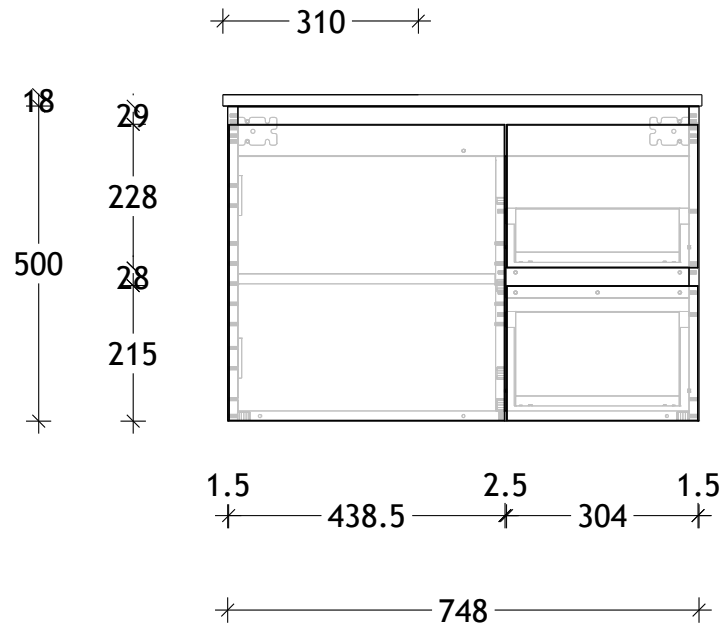

NAME:	GCTW0750WHL
SIZE:	750
WK/WH:	WALL HUNG
CONFIGURATION:	LEFT BOWL

PLEASE NOTE: Do not perform any plumbing rough in prior to taking delivery of your vanity, as all measurements are nominal and are subject to change. Measure exact locations from your vanity once it is on site. Due to the manufacturing nature of ceramic tops, size variation (+/-5mm) is to be expected, due to the 1200° C kiln vitrification process.