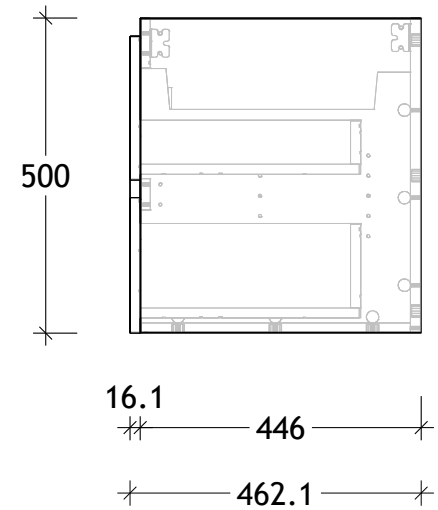

NAME:	GCTW0750WHL
SIZE:	750
WK/WH:	WALL HUNG
CONFIGURATION:	LEFT BOWL

PLEASE NOTE: Do not perform any plumbing rough in prior to taking delivery of your vanity, as all measurements are nominal and are subject to change. Measure exact locations from your vanity once it is on site. Due to the manufacturing nature of ceramic tops, size variation (+/-5mm) is to be expected, due to the 1200° C kiln vitrification process.