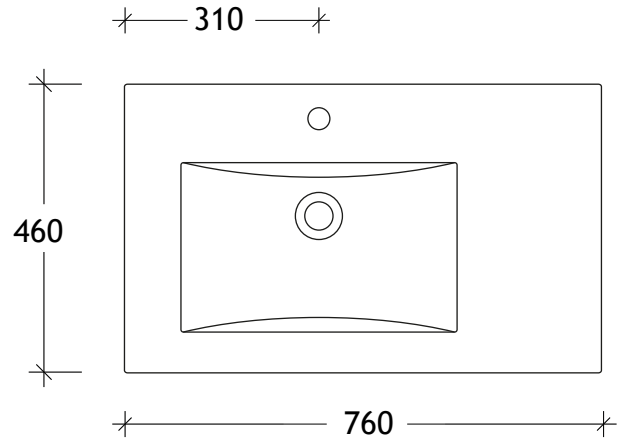

NAME:	GCTW0750WHL
SIZE:	750
WK/WH:	WALL HUNG
CONFIGURATION:	LEFT BOWL

PLEASE NOTE: Do not perform any plumbing rough in prior to taking delivery of your vanity, as all measurements are nominal and are subject to change. Measure exact locations from your vanity once it is on site. Due to the manufacturing nature of ceramic tops, size variation (+/-5mm) is to be expected, due to the 1200° C kiln vitrification process.