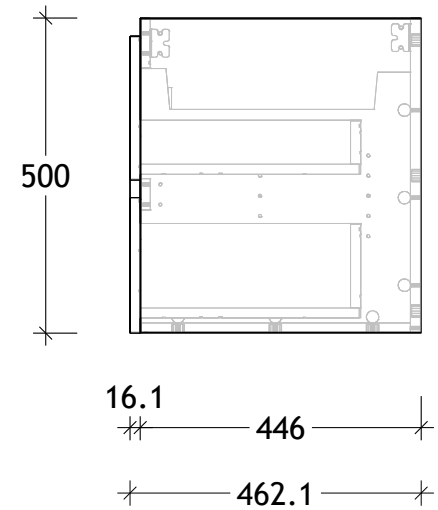

NAME:	GCTW0750WH
SIZE:	750
WK/WH:	WALL HUNG
CONFIGURATION:	CENTRE BOWL

PLEASE NOTE: Do not perform any plumbing rough in prior to taking delivery of your vanity, as all measurements are nominal and are subject to change. Measure exact locations from your vanity once it is on site. Due to the manufacturing nature of ceramic tops, size variation (+/-5mm) is to be expected, due to the 1200° C kiln vitrification process.