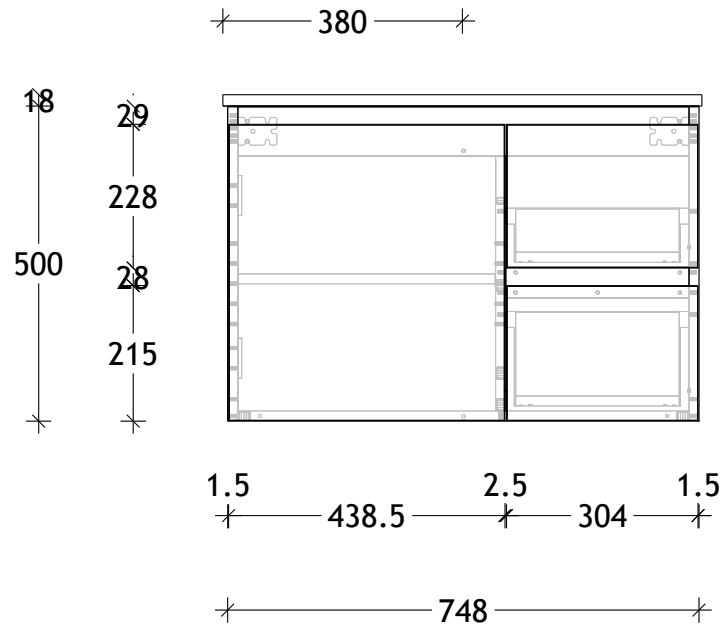

NAME:	GCTW0750WH
SIZE:	750
WK/WH:	WALL HUNG
CONFIGURATION:	CENTRE BOWL

PLEASE NOTE: Do not perform any plumbing rough in prior to taking delivery of your vanity, as all measurements are nominal and are subject to change. Measure exact locations from your vanity once it is on site. Due to the manufacturing nature of ceramic tops, size variation (+/-5mm) is to be expected, due to the 1200° C kiln vitrification process.