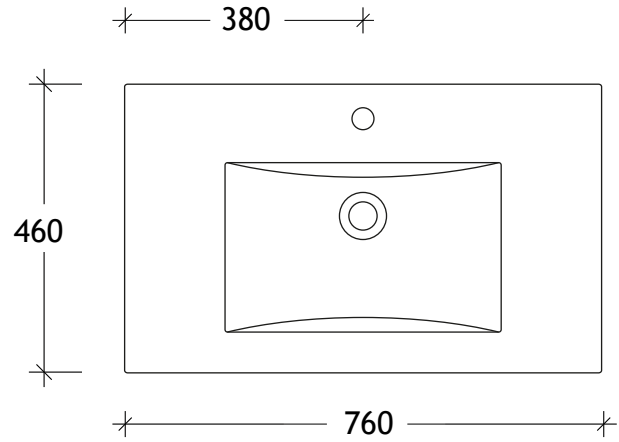

NAME:	GCTW0750WH
SIZE:	750
WK/WH:	WALL HUNG
CONFIGURATION:	CENTRE BOWL

PLEASE NOTE: Do not perform any plumbing rough in prior to taking delivery of your vanity, as all measurements are nominal and are subject to change. Measure exact locations from your vanity once it is on site. Due to the manufacturing nature of ceramic tops, size variation (+/-5mm) is to be expected, due to the 1200° C kiln vitrification process.