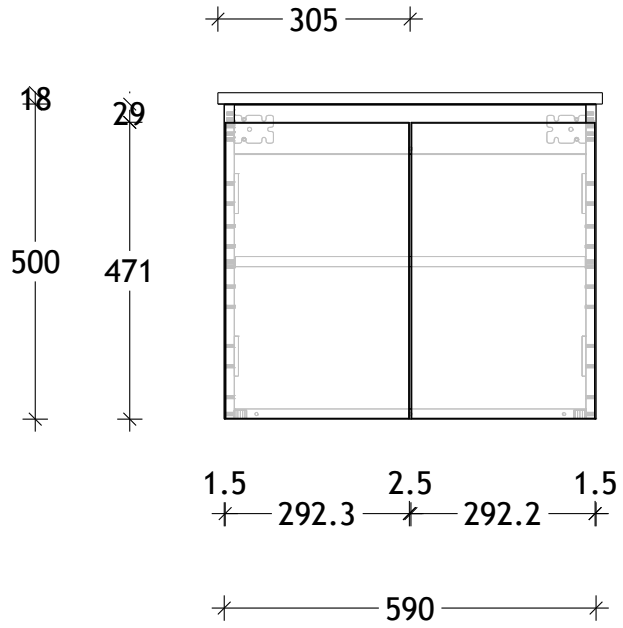

NAME:	GCTW0600WH
SIZE:	600
WK/WH:	WALL HUNG
CONFIGURATION:	CENTRE BASIN

PLEASE NOTE: Do not perform any plumbing rough in prior to taking delivery of your vanity, as all measurements are nominal and are subject to change. Measure exact locations from your vanity once it is on site. Due to the manufacturing nature of ceramic tops, size variation (+/-5mm) is to be expected, due to the 1200°C kiln vitrification process.