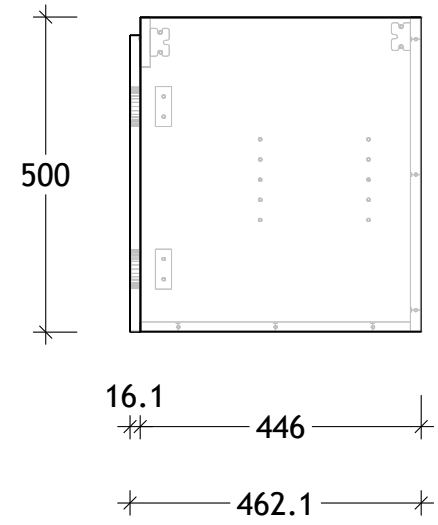

NAME:	GCTW0600WH
SIZE:	600
WK/WH:	WALL HUNG
CONFIGURATION:	CENTRE BASIN

PLEASE NOTE: Do not perform any plumbing rough in prior to taking delivery of your vanity, as all measurements are nominal and are subject to change. Measure exact locations from your vanity once it is on site. Due to the manufacturing nature of ceramic tops, size variation (+/-5mm) is to be expected, due to the 1200°C kiln vitrification process.