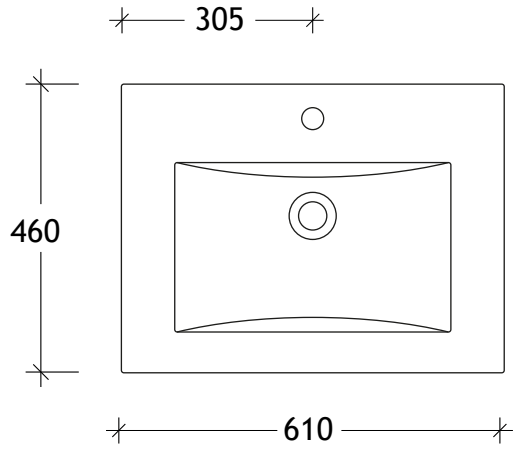

NAME:	GCTW0600WH
SIZE:	600
WK/WH:	WALL HUNG
CONFIGURATION:	CENTRE BASIN

PLEASE NOTE: Do not perform any plumbing rough in prior to taking delivery of your vanity, as all measurements are nominal and are subject to change. Measure exact locations from your vanity once it is on site. Due to the manufacturing nature of ceramic tops, size variation (+/-5mm) is to be expected, due to the 1200°C kiln vitrification process.