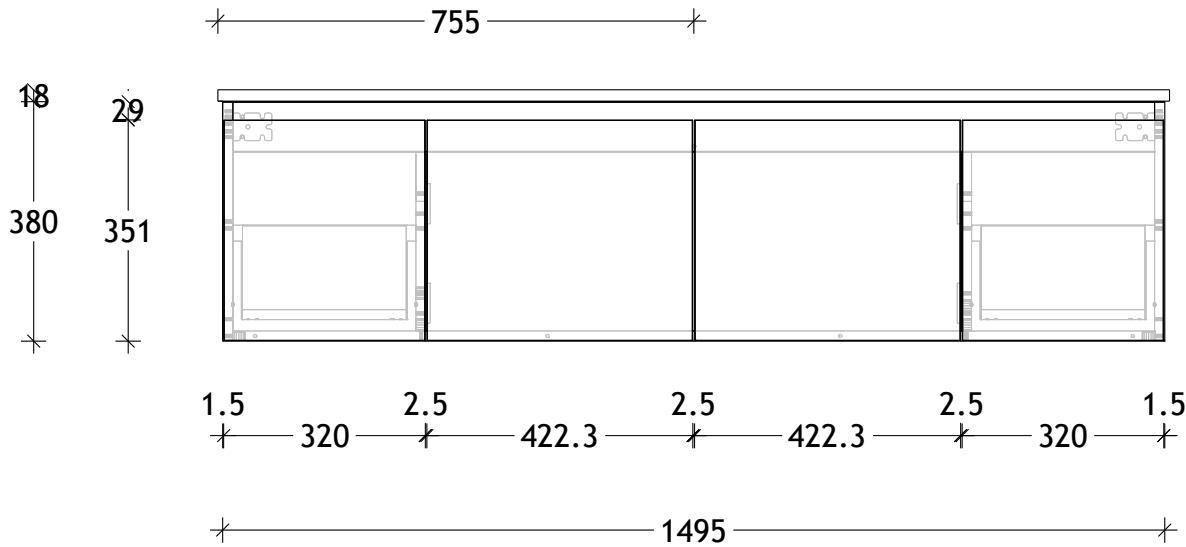

NAME:	GCSL1500WHS
SIZE:	1500
WK/WH:	WALL HUNG
CONFIGURATION:	CENTRE BOWL

PLEASE NOTE: Do not perform any plumbing rough in prior to taking delivery of your vanity, as all measurements are nominal and are subject to change. Measure exact locations from your vanity once it is on site. Due to the manufacturing nature of ceramic tops, size variation (+/-5mm) is to be expected, due to the 1200° C kiln vitrification process.