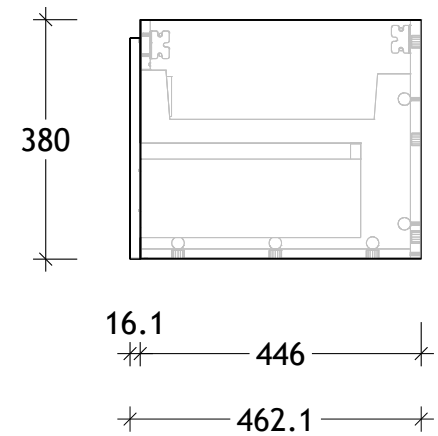

NAME:	GCSL1500WHS
SIZE:	1500
WK/WH:	WALL HUNG
CONFIGURATION:	CENTRE BOWL

PLEASE NOTE: Do not perform any plumbing rough in prior to taking delivery of your vanity, as all measurements are nominal and are subject to change. Measure exact locations from your vanity once it is on site. Due to the manufacturing nature of ceramic tops, size variation (+/-5mm) is to be expected, due to the 1200° C kiln vitrification process.