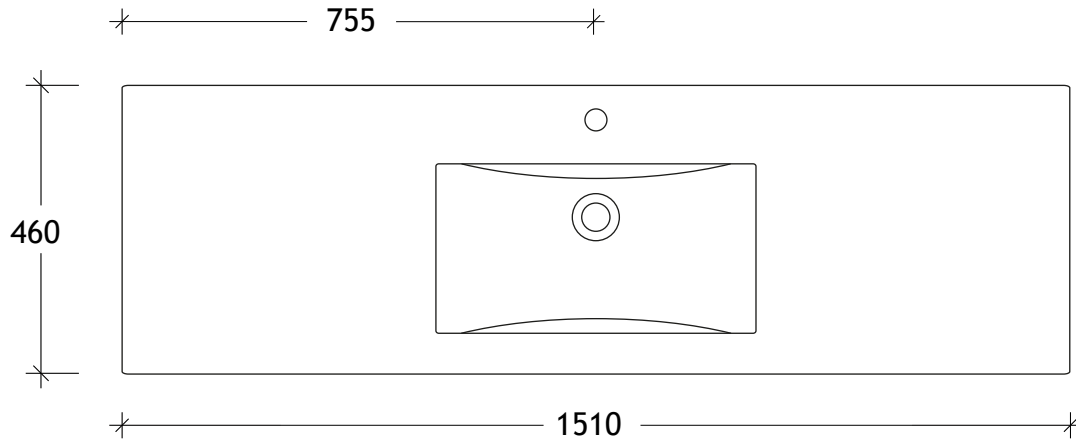

NAME:	GCSL1500WHS
SIZE:	1500
WK/WH:	WALL HUNG
CONFIGURATION:	CENTRE BOWL

PLEASE NOTE: Do not perform any plumbing rough in prior to taking delivery of your vanity, as all measurements are nominal and are subject to change. Measure exact locations from your vanity once it is on site. Due to the manufacturing nature of ceramic tops, size variation (+/-5mm) is to be expected, due to the 1200° C kiln vitrification process.