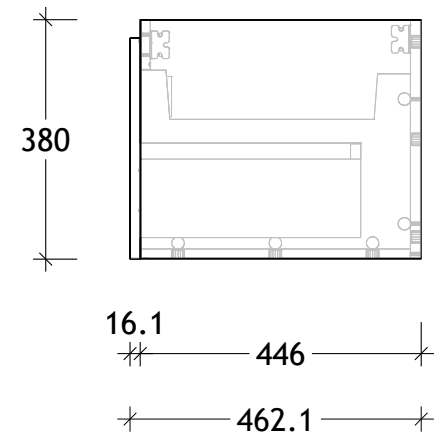

NAME:	GCSL1200WHD
SIZE:	1200
WK/WH:	WALL HUNG
CONFIGURATION:	DOULE BOWL

PLEASE NOTE: Do not perform any plumbing rough in prior to taking delivery of your vanity, as all measurements are nominal and are subject to change. Measure exact locations from your vanity once it is on site. Due to the manufacturing nature of ceramic tops, size variation (+/-5mm) is to be expected, due to the 1200° C kiln vitrification process.