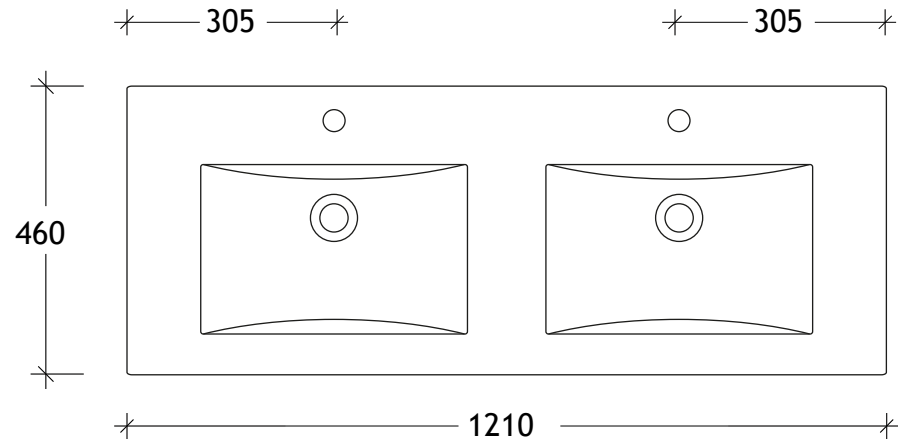

NAME:	GCSL1200WHD
SIZE:	1200
WK/WH:	WALL HUNG
CONFIGURATION:	DOULE BOWL

PLEASE NOTE: Do not perform any plumbing rough in prior to taking delivery of your vanity, as all measurements are nominal and are subject to change. Measure exact locations from your vanity once it is on site. Due to the manufacturing nature of ceramic tops, size variation (+/-5mm) is to be expected, due to the 1200° C kiln vitrification process.