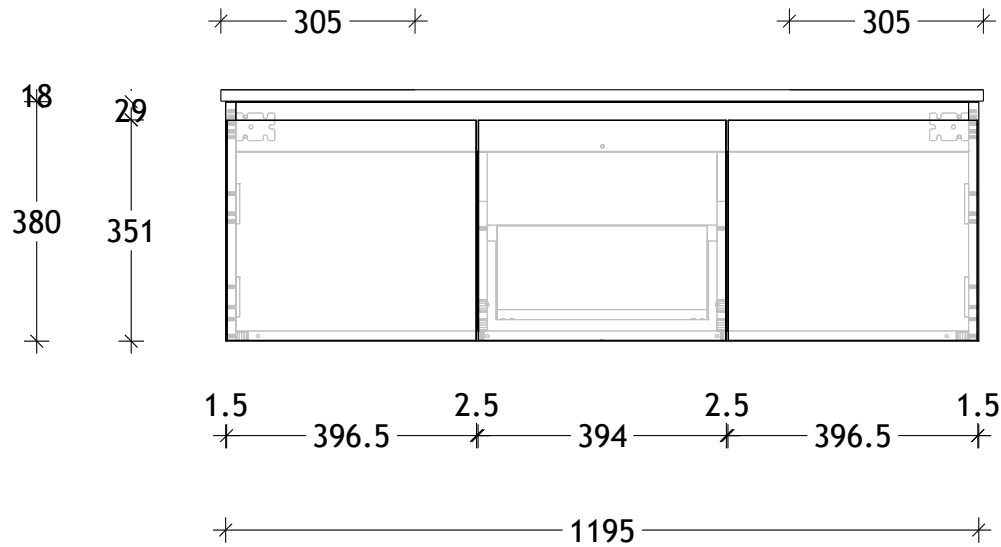

NAME:	GCSL1200WHD
SIZE:	1200
WK/WH:	WALL HUNG
CONFIGURATION:	DOULE BOWL

PLEASE NOTE: Do not perform any plumbing rough in prior to taking delivery of your vanity, as all measurements are nominal and are subject to change. Measure exact locations from your vanity once it is on site. Due to the manufacturing nature of ceramic tops, size variation (+/-5mm) is to be expected, due to the 1200° C kiln vitrification process.