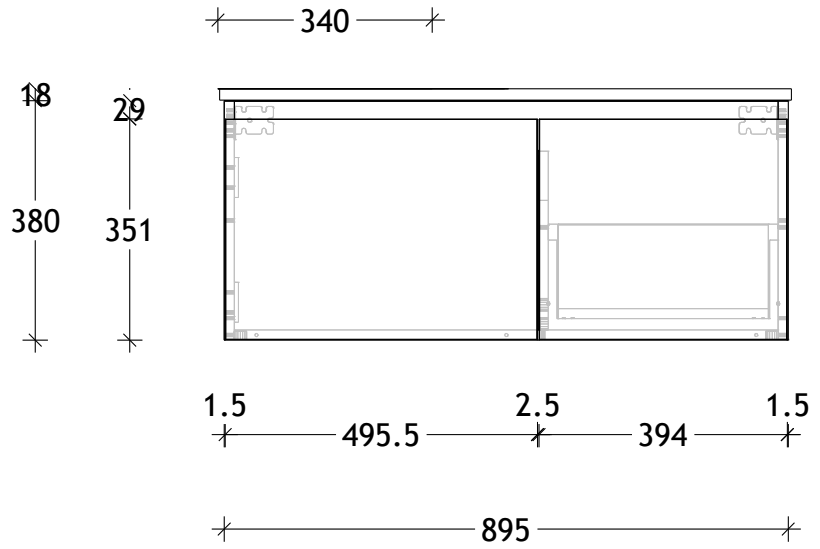

NAME:	GCSL0900WHL
SIZE:	900
WK/WH:	WALL HUNG
CONFIGURATION:	LEFT BOWL

PLEASE NOTE: Do not perform any plumbing rough in prior to taking delivery of your vanity, as all measurements are nominal and are subject to change. Measure exact locations from your vanity once it is on site. Due to the manufacturing nature of ceramic tops, size variation (+/-5mm) is to be expected, due to the 1200°C kiln vitrification process.