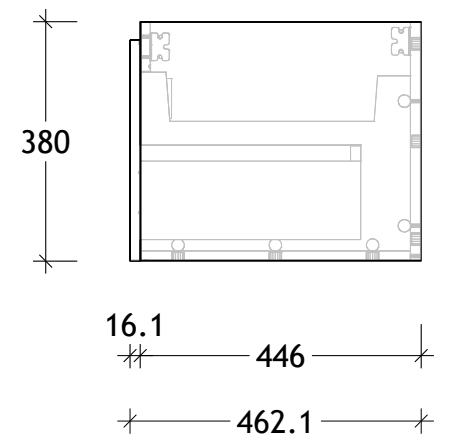

NAME:	GCSL0900WHL
SIZE:	900
WK/WH:	WALL HUNG
CONFIGURATION:	LEFT BOWL

PLEASE NOTE: Do not perform any plumbing rough in prior to taking delivery of your vanity, as all measurements are nominal and are subject to change. Measure exact locations from your vanity once it is on site. Due to the manufacturing nature of ceramic tops, size variation (+/-5mm) is to be expected, due to the 1200°C kiln vitrification process.