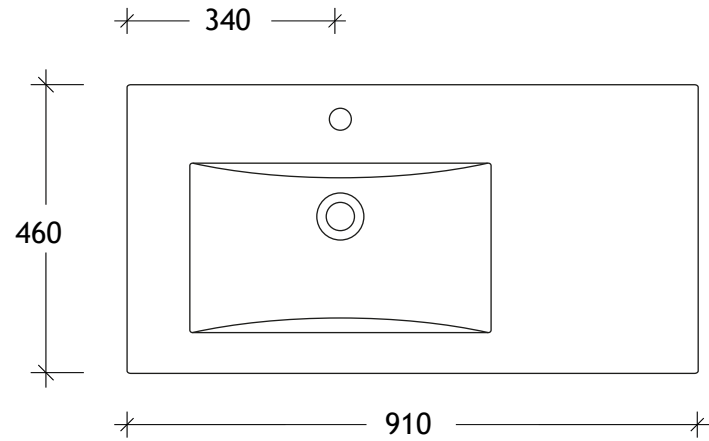

NAME:	GCSL0900WHL
SIZE:	900
WK/WH:	WALL HUNG
CONFIGURATION:	LEFT BOWL

PLEASE NOTE: Do not perform any plumbing rough in prior to taking delivery of your vanity, as all measurements are nominal and are subject to change. Measure exact locations from your vanity once it is on site. Due to the manufacturing nature of ceramic tops, size variation (+/-5mm) is to be expected, due to the 1200°C kiln vitrification process.