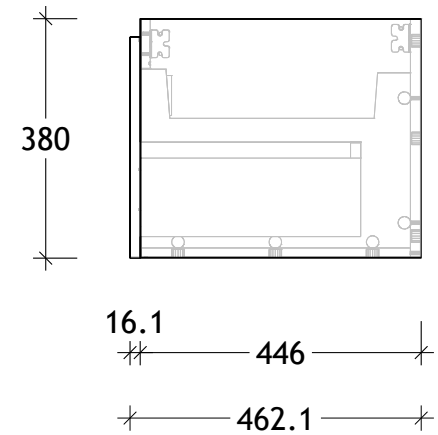

NAME:	GCSL0900WH
SIZE:	900
WK/WH:	WALL HUNG
CONFIGURATION:	CENTRE BOWL

PLEASE NOTE: Do not perform any plumbing rough in prior to taking delivery of your vanity, as all measurements are nominal and are subject to change. Measure exact locations from your vanity once it is on site. Due to the manufacturing nature of ceramic tops, size variation (+/-5mm) is to be expected, due to the 1200°C kiln vitrification process.