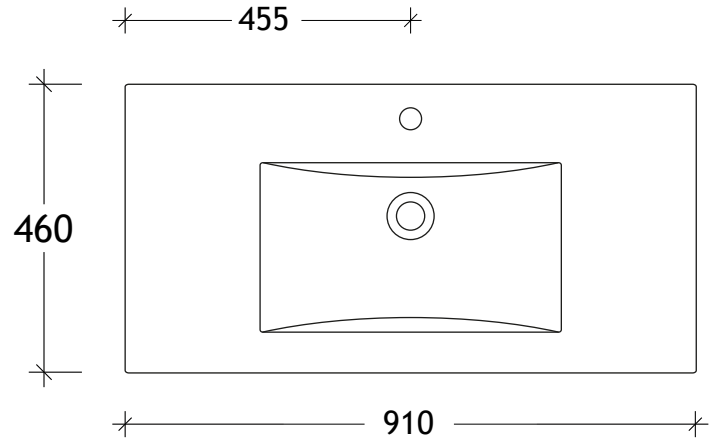

NAME:	GCSL0900WH
SIZE:	900
WK/WH:	WALL HUNG
CONFIGURATION:	CENTRE BOWL

PLEASE NOTE: Do not perform any plumbing rough in prior to taking delivery of your vanity, as all measurements are nominal and are subject to change. Measure exact locations from your vanity once it is on site. Due to the manufacturing nature of ceramic tops, size variation (+/-5mm) is to be expected, due to the 1200°C kiln vitrification process.