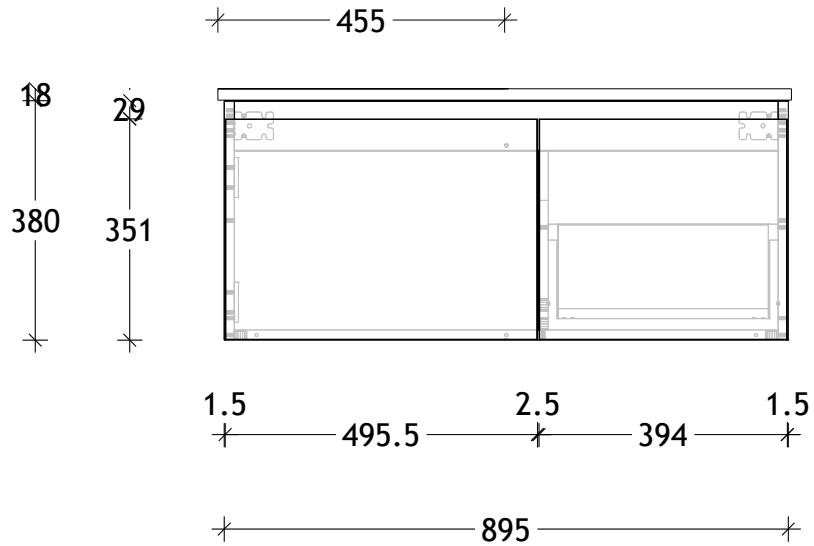

NAME:	GCSL0900WH
SIZE:	900
WK/WH:	WALL HUNG
CONFIGURATION:	CENTRE BOWL

PLEASE NOTE: Do not perform any plumbing rough in prior to taking delivery of your vanity, as all measurements are nominal and are subject to change. Measure exact locations from your vanity once it is on site. Due to the manufacturing nature of ceramic tops, size variation (+/-5mm) is to be expected, due to the 1200°C kiln vitrification process.