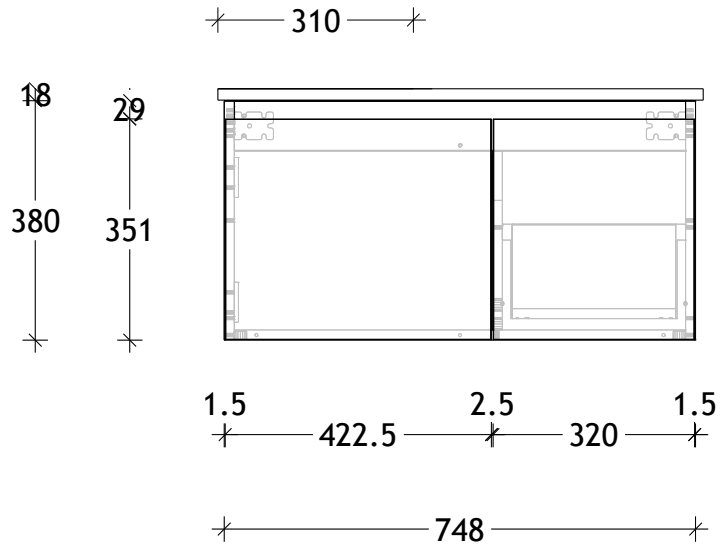

NAME:	GCSL0750WHL
SIZE:	750
WK/WH:	WALL HUNG
CONFIGURATION:	LEFT BOWL

PLEASE NOTE: Do not perform any plumbing rough in prior to taking delivery of your vanity, as all measurements are nominal and are subject to change. Measure exact locations from your vanity once it is on site. Due to the manufacturing nature of ceramic tops, size variation (+/-5mm) is to be expected, due to the 1200° C kiln vitrification process.