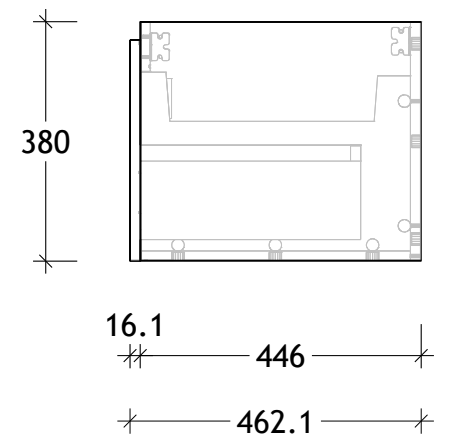

NAME:	GCSL0750WHL
SIZE:	750
WK/WH:	WALL HUNG
CONFIGURATION:	LEFT BOWL

PLEASE NOTE: Do not perform any plumbing rough in prior to taking delivery of your vanity, as all measurements are nominal and are subject to change. Measure exact locations from your vanity once it is on site. Due to the manufacturing nature of ceramic tops, size variation (+/-5mm) is to be expected, due to the 1200° C kiln vitrification process.