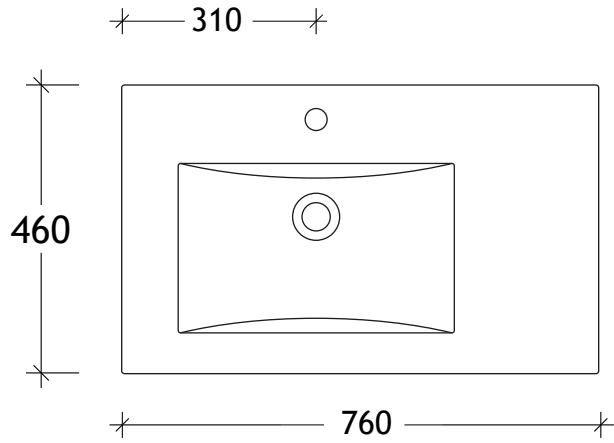

NAME:	GCSL0750WHL
SIZE:	750
WK/WH:	WALL HUNG
CONFIGURATION:	LEFT BOWL

PLEASE NOTE: Do not perform any plumbing rough in prior to taking delivery of your vanity, as all measurements are nominal and are subject to change. Measure exact locations from your vanity once it is on site. Due to the manufacturing nature of ceramic tops, size variation (+/-5mm) is to be expected, due to the 1200° C kiln vitrification process.