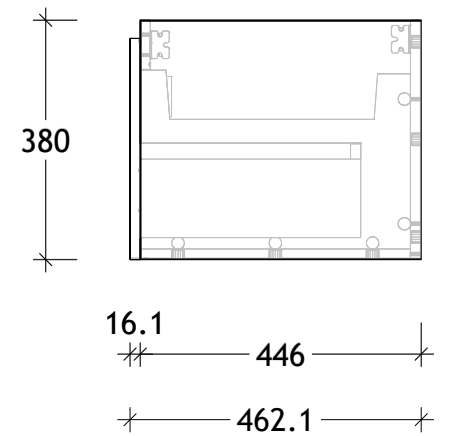

NAME:	GCSL0750WH
SIZE:	750
WK/WH:	WALL HUNG
CONFIGURATION:	CENTRE BOWL

PLEASE NOTE: Do not perform any plumbing rough in prior to taking delivery of your vanity, as all measurements are nominal and are subject to change. Measure exact locations from your vanity once it is on site. Due to the manufacturing nature of ceramic tops, size variation (+/-5mm) is to be expected, due to the 1200°C kiln vitrification process.