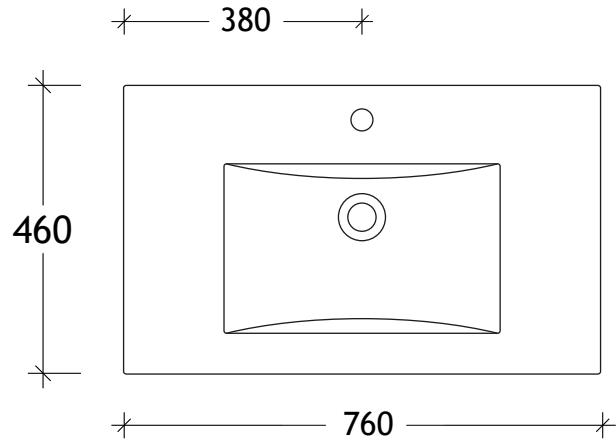

NAME:	GCSL0750WH
SIZE:	750
WK/WH:	WALL HUNG
CONFIGURATION:	CENTRE BOWL

PLEASE NOTE: Do not perform any plumbing rough in prior to taking delivery of your vanity, as all measurements are nominal and are subject to change. Measure exact locations from your vanity once it is on site. Due to the manufacturing nature of ceramic tops, size variation (+/-5mm) is to be expected, due to the 1200°C kiln vitrification process.