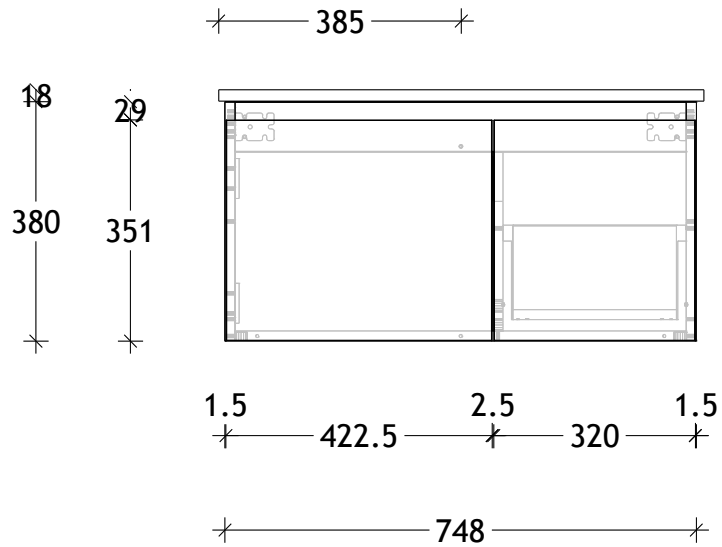

NAME:	GCSL0750WH
SIZE:	750
WK/WH:	WALL HUNG
CONFIGURATION:	CENTRE BOWL

PLEASE NOTE: Do not perform any plumbing rough in prior to taking delivery of your vanity, as all measurements are nominal and are subject to change. Measure exact locations from your vanity once it is on site. Due to the manufacturing nature of ceramic tops, size variation (+/-5mm) is to be expected, due to the 1200°C kiln vitrification process.