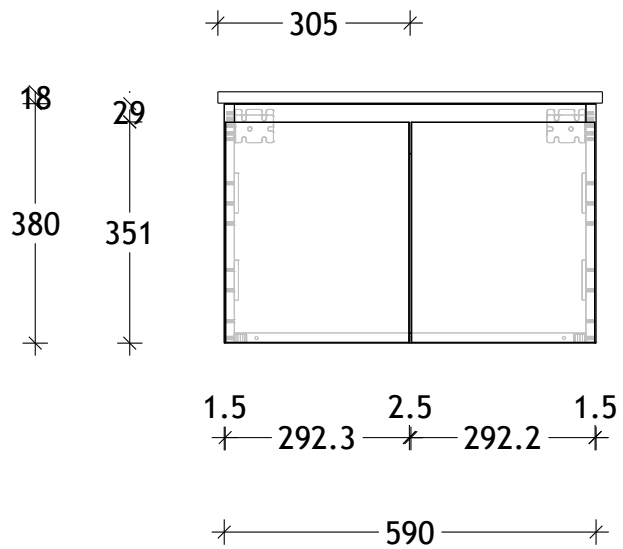

NAME:	GCSL0600WH
SIZE:	600
WK/WH:	WALL HUNG
CONFIGURATION:	CENTRE BOWL

PLEASE NOTE: Do not perform any plumbing rough in prior to taking delivery of your vanity, as all measurements are nominal and are subject to change. Measure exact locations from your vanity once it is on site. Due to the manufacturing nature of ceramic tops, size variation (+/-5mm) is to be expected, due to the 1200°C kiln vitrification process.