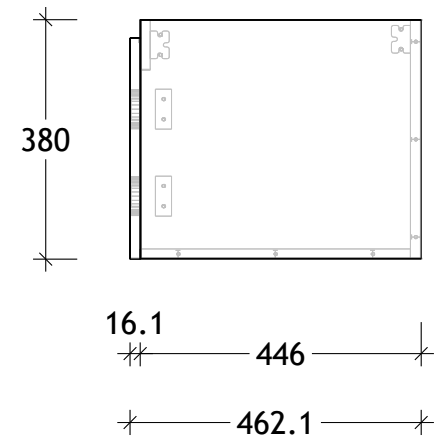

NAME:	GCSL0600WH
SIZE:	600
WK/WH:	WALL HUNG
CONFIGURATION:	CENTRE BOWL

PLEASE NOTE: Do not perform any plumbing rough in prior to taking delivery of your vanity, as all measurements are nominal and are subject to change. Measure exact locations from your vanity once it is on site. Due to the manufacturing nature of ceramic tops, size variation (+/-5mm) is to be expected, due to the 1200°C kiln vitrification process.