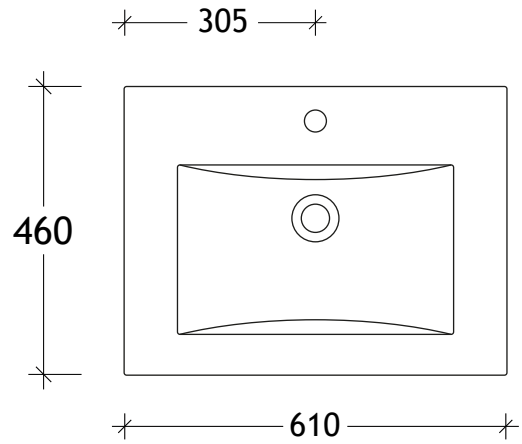

NAME:	GCSL0600WH
SIZE:	600
WK/WH:	WALL HUNG
CONFIGURATION:	CENTRE BOWL

PLEASE NOTE: Do not perform any plumbing rough in prior to taking delivery of your vanity, as all measurements are nominal and are subject to change. Measure exact locations from your vanity once it is on site. Due to the manufacturing nature of ceramic tops, size variation (+/-5mm) is to be expected, due to the 1200°C kiln vitrification process.