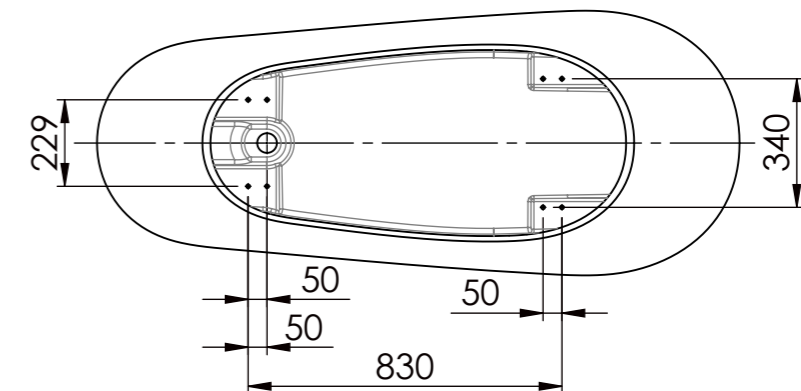

Bottom view

PRODUCT	DAY DREAM BATH	MATERIAL	CAST MARBLE
CODE	DAYBATH1700B / DAYBATH1700M	COLOUR	GLOSS WHITE/BLACK OR MATTE WHITE
WEIGHT	85kg		
DIMENSIONS	1700 x 700 x 600		
CAPACITY	280L		
VERSION 2	DATE 23/04/2020		