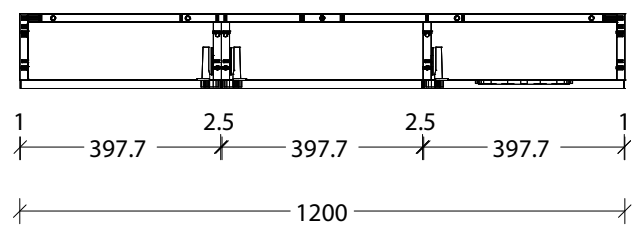

NAME:	SHELF SHAVER - SFSC120100-3
SIZE:	1200
WK/WH:	-
CONFIGURATION:	3 DOOR

Please note: Magnified mirror comes standard on right hand door unless otherwise specified