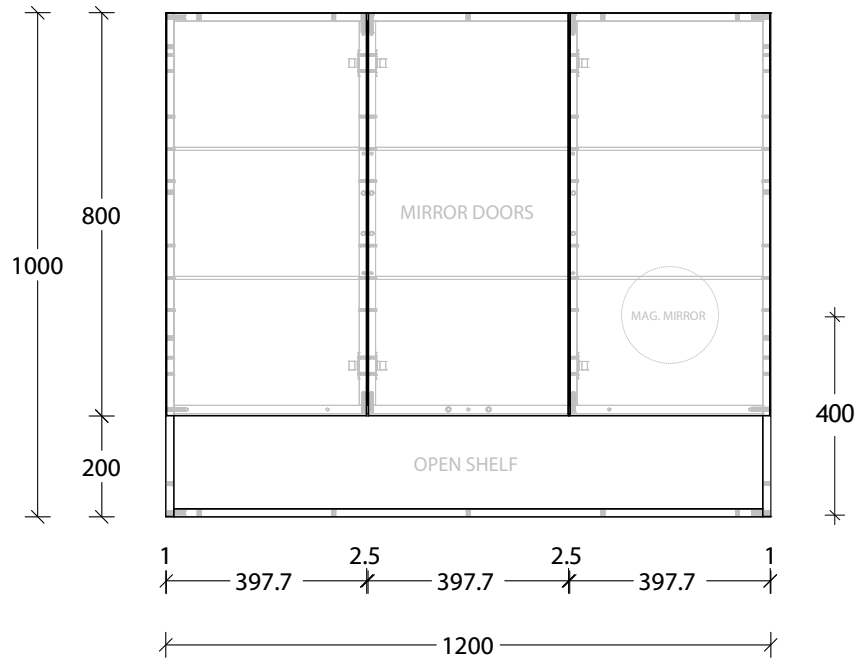

NAME:	SHELF SHAVER - SFSC120100-3
SIZE:	1200
WK/WH:	-
CONFIGURATION:	3 DOOR

Please note: Magnified mirror comes standard on right hand door unless otherwise specified