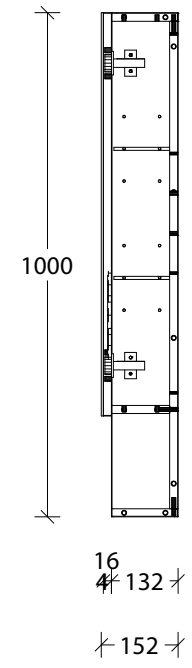

NAME:	SHELF SHAVER - SFSC120100-3
SIZE:	1200
WK/WH:	-
CONFIGURATION:	3 DOOR

Please note: Magnified mirror comes standard on right hand door unless otherwise specified