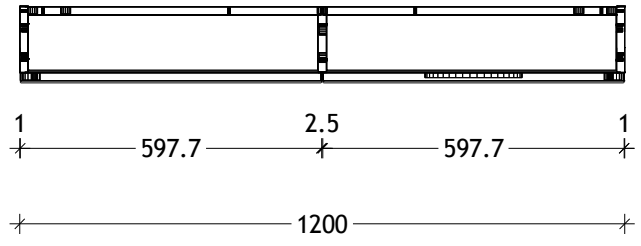

NAME:	SHELF SHAVER - SFSC120100
SIZE:	1200
WK/WH:	-
CONFIGURATION:	2 DOOR

Please note: Magnified mirror comes standard on right hand door unless otherwise specified