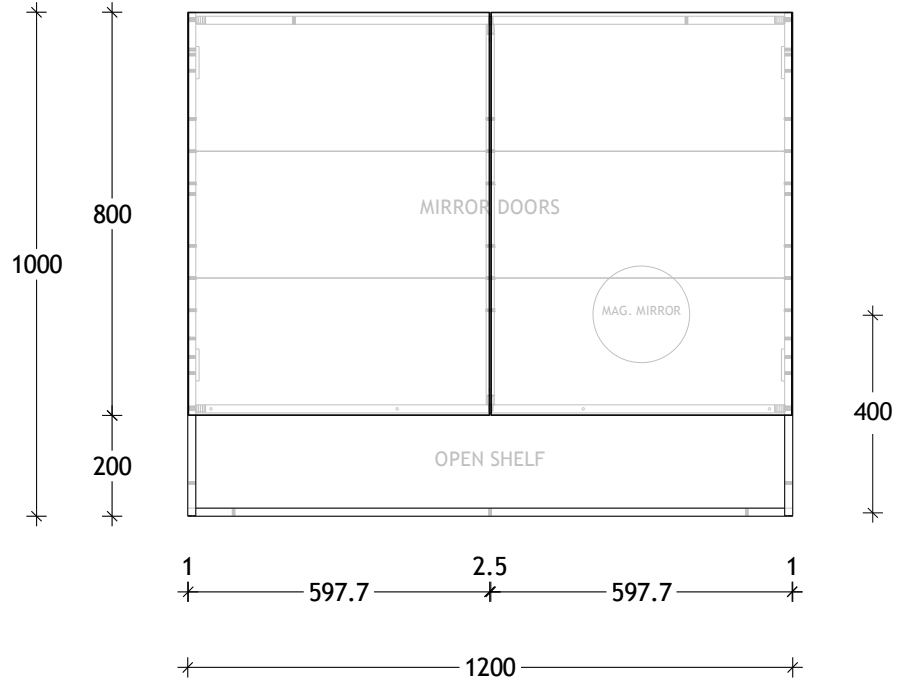

NAME:	SHELF SHAVER - SFSC120100
SIZE:	1200
WK/WH:	-
CONFIGURATION:	2 DOOR

Please note: Magnified mirror comes standard on right hand door unless otherwise specified