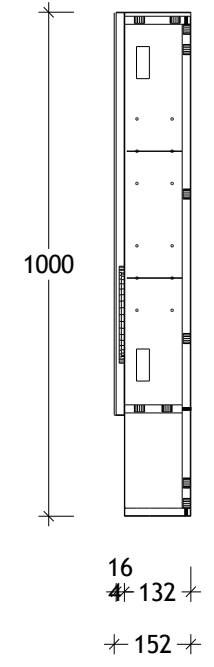

NAME:	SHELF SHAVER - SFSC120100
SIZE:	1200
WK/WH:	-
CONFIGURATION:	2 DOOR

Please note: Magnified mirror comes standard on right hand door unless otherwise specified