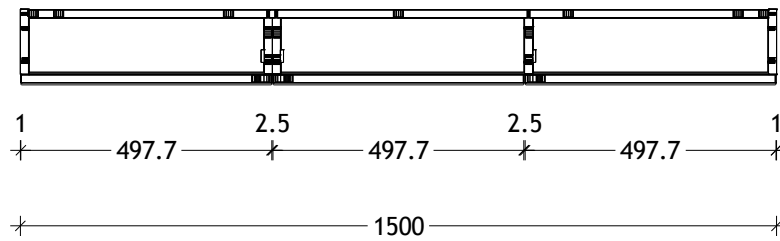

NAME:	SILK MIRRORED CABINET
SIZE:	1500
WK/WH:	-
CONFIGURATION:	3 DOOR

Surround View