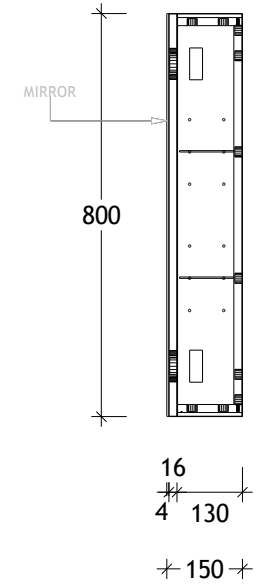

NAME:	SILK MIRRORED CABINET
SIZE:	1500
WK/WH:	-
CONFIGURATION:	3 DOOR

Surround View