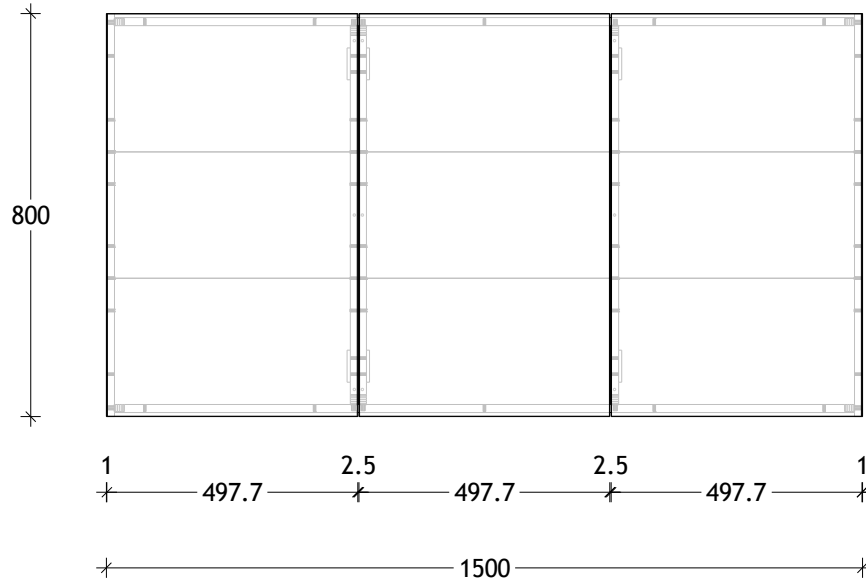

NAME:	SILK MIRRORED CABINET
SIZE:	1500
WK/WH:	-
CONFIGURATION:	3 DOOR

Surround View