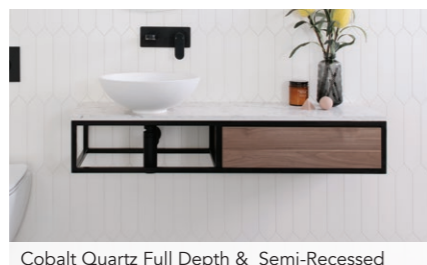

Customise One of Our Vanities

CUSTOMISABLE VANITIES

Our vanities with benchtop options (Cherry Pie, Friday Hybrid Quartz, Bamboo, and Caesarstone) can be stretched to meet your specific measurements. Some great choices for custom sized vanities include:

ANY HANDLE

Most of our vanities can be customised with a handle style of your choice at no extra charge. Choose from Bevel-grip finger pull, Aluminium Recessed handle, or from one of our handle options for your custom vanity (see page 208).

Premium Handles incur a $20.00 charge per handle.

CUSTOM OPTIONS	RRP FROM:
Stretch vanity in between standard sizes	Next standard size up e.g. 1100mm would be priced as a 1200mm
Special Colour - Polyurethane (Matte or Gloss finishes only)	$345.00 (contact ADP to confirm availability)
Special Colour - Laminex or Polytec	$345.00 (contact ADP to confirm availability)
Upgrade to Classic fronts (Deep Shaker, Shallow Shaker, Wide & Narrow V-Groove)	$135.00 per Panel (Matte polyurethane finish only)
Upgrade to 60mm Benchtop (on a vanity that comes standard with a 20mm benchtop)	Add 20% to RRP
16mm Filler Panels (to be used if installing a vanity against a wall or between walls)	$52.00 each

Design Your Own Vanity

Can't find something you love in our existing range? Design your own vanity to your specifications by following our simple 5 Step process.

STEP 01

CHOOSE YOUR STYLE

Choose from Decor (Plain) or Classic (Routed) cabinet front styles. See page 128.

STEP 02

VANITY DEPTH

Choose from Full Depth, Ensuite or Semi-Recessed vanities. See page 128.

STEP 03

CABINET CONFIGURATION