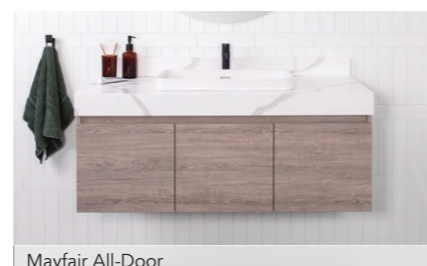

Customise One of Our Vanities

CUSTOMISABLE VANITIES

Our vanities with benchtop options (Cherry Pie, Friday Hybrid Quartz, Bamboo, and Caesarstone) can be stretched to meet your specific measurements. Some great choices for custom sized vanities include:

ANY HANDLE

Most of our vanities can be customised with a handle style of your choice at no extra charge. Choose from Bevel-grip finger pull, Aluminium Recessed handle, or from one of our handle options for your custom vanity (see page 208).

Premium Handles incur a $20.00 charge per handle.

CUSTOM OPTIONS	RRP FROM:
Stretch vanity in between standard sizes	Next standard size up e.g. 1100mm would be priced as a 1200mm
Special Colour - Polyurethane (Matte or Gloss finishes only)	$345.00 (contact ADP to confirm availability)
Special Colour - Laminex or Polytec	$345.00 (contact ADP to confirm availability)
Upgrade to Classic fronts (Deep Shaker, Shallow Shaker, Wide & Narrow V-Groove)	$135.00 per Panel (Matte polyurethane finish only)
Upgrade to 60mm Benchtop (on a vanity that comes standard with a 20mm benchtop)	Add 20% to RRP
16mm Filler Panels (to be used if installing a vanity against a wall or between walls)	$52.00 each

Design Your Own Vanity

Can't find something you love in our existing range? Design your own vanity to your specifications by following our simple 5 Step process.

STEP 01

CHOOSE YOUR STYLE

Choose from Decor (Plain) or Classic (Routed) cabinet front styles. See page 128.

STEP 02

VANITY DEPTH

Choose from Full Depth, Ensuite or Semi-Recessed vanities. See page 128.

STEP 03

CABINET CONFIGURATION