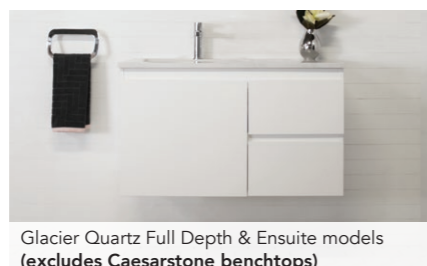

Cobalt Quartz Full Depth & Semi-Recessed

Glacier Quartz Full Depth & Ensuite models (excludes Caesarstone benchtops)