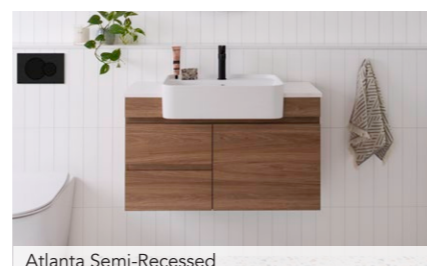

Mayfair All-Door

Atlanta Semi-Recessed