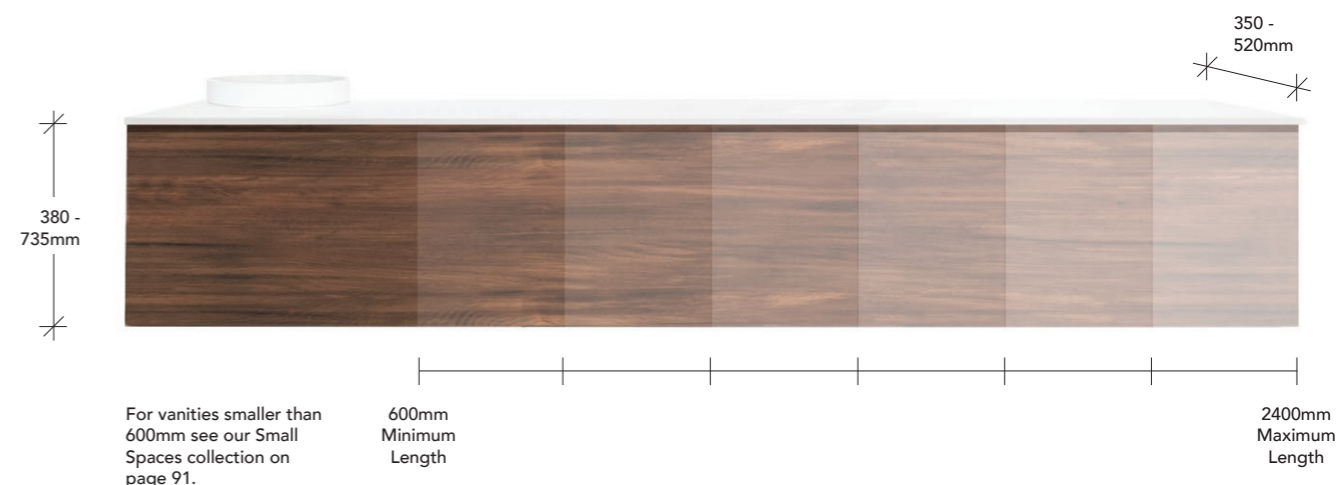

Design Your Own Vanity