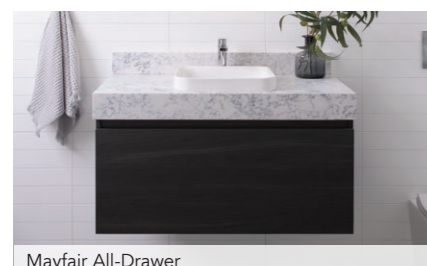

London

Michel Full Depth and Semi-Recessed

Mayfair All-Drawer