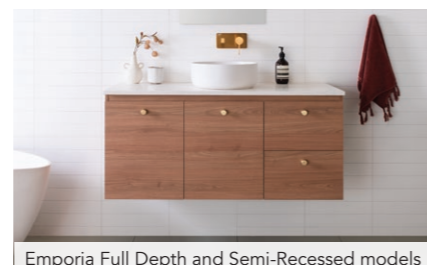

Customise One of Our Vanities

CUSTOMISABLE VANITIES

Our vanities with benchtop options (Cherry Pie, Friday Hybrid Quartz, Bamboo, and Caesarstone) can be stretched to meet your specific measurements. Some great choices for custom sized vanities include:

ANY HANDLE

Most of our vanities can be customised with a handle style of your choice at no extra charge. Choose from Bevel-grip finger pull, Aluminium Recessed handle, or from one of our handle options for your custom vanity (see page 208).

Premium Handles incur a $20.00 charge per handle.

CUSTOM OPTIONS	RRP FROM:
Stretch vanity in between standard sizes	Next standard size up e.g. 1100mm would be priced as a 1200mm
Special Colour - Polyurethane (Matte or Gloss finishes only)	$345.00 (contact ADP to confirm availability)
Special Colour - Laminex or Polytec	$345.00 (contact ADP to confirm availability)
Upgrade to Classic fronts (Deep Shaker, Shallow Shaker, Wide & Narrow V-Groove)	$135.00 per Panel (Matte polyurethane finish only)
Upgrade to 60mm Benchtop (on a vanity that comes standard with a 20mm benchtop)	Add 20% to RRP
16mm Filler Panels (to be used if installing a vanity against a wall or between walls)	$52.00 each

Design Your Own Vanity

Can't find something you love in our existing range? Design your own vanity to your specifications by following our simple 5 Step process.

STEP 01

CHOOSE YOUR STYLE

Choose from Decor (Plain) or Classic (Routed) cabinet front styles. See page 128.

STEP 02

VANITY DEPTH

Choose from Full Depth, Ensuite or Semi-Recessed vanities. See page 128.

STEP 03

CABINET CONFIGURATION