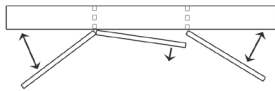

- 500 x 800mm - 1 door
- 600 x 800 - 2 door
- 750 x 800 x - 2 door
- 900 x 800 - 2 door
- 1200 x 800 - 2 door
- 1200 x 800 - 3 door
- 1200 x 800 - 3 door (surround view)
- 1500 x 800 - 3 door
- 1500 x 800 - 3 door (surround view)
- 1500 x 800 - 4 door
- 1800 x 800 - 3 door
- 1800 x 800 - 3 door (surround view)
- 1800 x 800 - 4 door

Please Note: Single door models come standard hinged on the left hand side unless otherwise specified.

Surround View

Centre door is left hand hinged.

4 Door

Cabinet Finish

- Polar White Silk (Gloss)
- Polar White Silk (Matte)
- Amaro Silk (Matte)
- Grey Nouveau Silk (Matte)
- Gesso Lini Silk (Gloss)
- Rocco Lini Silk (Gloss)
- Truffle Lini Silk (Gloss)

16mm Filler Strip (additional cost)

- Left Side
- Right Side
- Both Sides

Notes:
