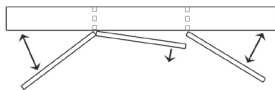

- 300 x 800mm - 1 door
- 400 x 800mm - 1 door
- 500 x 800mm - 1 door
- 600 x 800 - 2 door
- 750 x 800 x - 2 door
- 900 x 800 - 2 door
- 1200 x 800 - 2 door
- 1200 x 800 - 3 door
- 1200 x 800 - 3 door (surround view)
- 1500 x 800 - 3 door
- 1500 x 800 - 3 door (surround view)
- 1500 x 800 - 4 door
- 1800 x 800 - 3 door
- 1800 x 800 - 3 door (surround view)
- 1800 x 800 - 4 door

Please Note: Single door models come standard hinged on the left hand side unless otherwise specified.

Surround View

Centre door is left hand hinged.

4 Door

Cabinet Finish

Woodgrain/Silk

Colour: _____

Polyurethane (please select):

16mm Filler Strip (additional cost)

- Left Side
- Right Side
- Both Sides

Notes:
