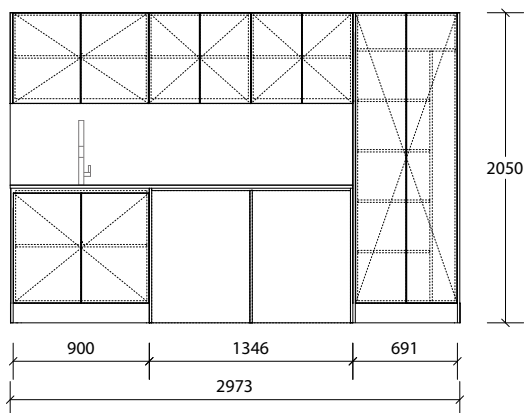

3000mm Package

Left Hand Configuration