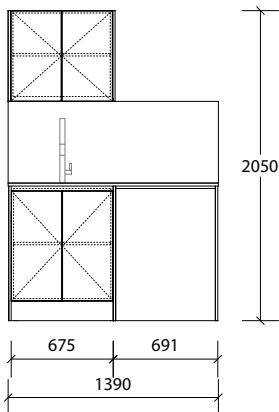

# Laundry Packages

WE'VE DONE THE WORK FOR YOU

**Package = Cabinetry + Benchtop + Splashback**

1850mm Package Decor with Open Shelf

**Features:**

- Pre-designed layouts.
- Packages are available in a range of sizes from 1400-3600mm.
- Cabinets, benchtop and splashback are included in the price.
- Available in all 4 Laundry Styles.
- Cabinets come fully assembled and ready for installation.
- All packages are available in Left hand or Right hand sink configurations.
- 2050mm Height to suit ceilings of 2.1m and above.
- Sinks and Tapware sold separately (see pages 33-35).
- Packages are not customisable (cabinets cannot be stretched).
- Cut out Service for your sink and tap hole is not included (see page 26 for pricing).

## 1400mm Package

**Left Hand Configuration**

**Right Hand Configuration**

**Choose From**

- P Pure Silk
- D Decor
- C Classic
- V Vogue

Style:	Code:	From:	Included in this package:	
Pure Silk	LDRYPSIPXXX1400S	<b>\$1,999.00</b>	Floor Cabinet 675mm	Single Washer/Dryer Surround
Decor	LDRYDECPXXX1400S	<b>\$2,059.00</b>	Wall Cabinet 675mm	Benchtop 1390mm
Decor Open Shelves	LDRYDECPOSX1400S	<b>\$2,399.00</b>	Base End Panel	Splashback 1390mm
Classic	LDRYCLAPXXX1400S	<b>\$2,669.00</b>	Wall End Panel 600mm (x2)	
Classic Open Shelves	LDRYCLAPOSX1400S	<b>\$3,009.00</b>		
Vogue Metal Shelves	LDRYVOGPOSX1400S	<b>\$3,319.00</b>		

At the end of each code please add an L or R for sink side.  
L = Left hand Sink, R = Right hand Sink.

Please Note: The Cut Out Service for your sink and/or tap hole (\$155.00) is not included in the price of the package.