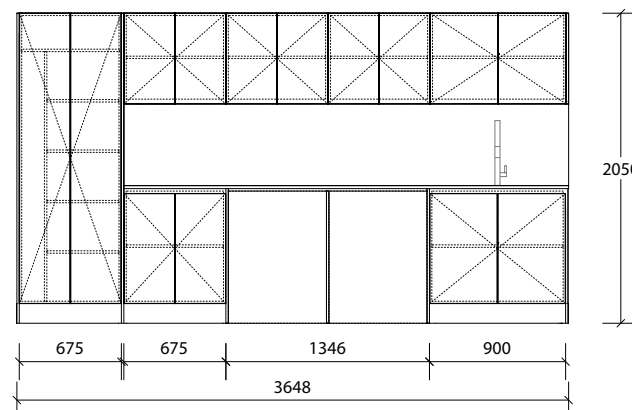

Right Hand Configuration

Style:	Code:	From:
Pure Silk	LDRYPSIPXXX3650S	$5,669.00
Decor	LDRYDECPXXX3650S	$6,089.00
Decor Open Shelves	LDRYDECPOSX3650S	$7,489.00
Classic	LDRYCLAPXXX3650S	$7,389.00
Classic Open Shelves	LDRYCLAPOSX3650S	$8,799.00
Vogue Metal Shelves	LDRYVOGPOSX3650S	$10,029.00

Included in this package:	
Floor Cabinet 900mm	Base End Panel
Floor Cabinet 675mm	Tall End Panel 2050mm (x2)
Tall Broom Cabinet 675mm	Wall End Panel 600mm
Wall Cabinet 900mm	Double Washer/Dryer Surround
Wall Cabinet 675mm (x3)	Benchtop 2945mm, Splashback 2945mm

At the end of each code please add an L or R for sink side.
L = Left hand Sink, R = Right hand Sink.

1. Choose From
2. P Pure Silk
   - D Decor
   - C Classic
   - V Vogue

Please Note: The Cut Out Service for your sink and/or tap hole ($155.00) is not included in the price of the package.