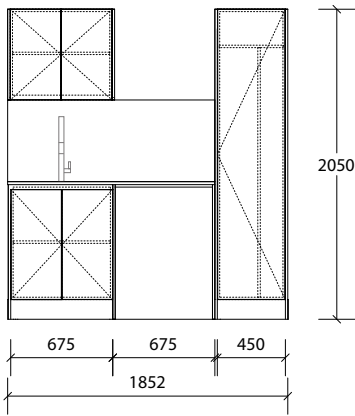

# Laundry Packages

WE'VE DONE THE WORK FOR YOU

**Package = Cabinetry + Benchtop + Splashback**

1850mm Package Decor with Open Shelf

**Features:**

- Pre-designed layouts.
- Packages are available in a range of sizes from 1400-3600mm.
- Cabinets, benchtop and splashback are included in the price.
- Available in all 4 Laundry Styles.
- Cabinets come fully assembled and ready for installation.
- All packages are available in Left hand or Right hand sink configurations.
- 2050mm Height to suit ceilings of 2.1m and above.
- Sinks and Tapware sold separately (see pages 33-35).
- Packages are not customisable (cabinets cannot be stretched).
- Cut out Service for your sink and tap hole is not included (see page 26 for pricing).

## 1400mm Package

**Left Hand Configuration**

**Right Hand Configuration**

**Choose From**

- P Pure Silk
- D Decor
- C Classic
- V Vogue

Style:	Code:	From:	Included in this package:	
Pure Silk	LDRYPSIPXXX1400S	<b>\$1,999.00</b>	Floor Cabinet 675mm	Single Washer/Dryer Surround
Decor	LDRYDECPXXX1400S	<b>\$2,059.00</b>	Wall Cabinet 675mm	Benchtop 1390mm
Decor Open Shelves	LDRYDECPOSX1400S	<b>\$2,399.00</b>	Base End Panel	Splashback 1390mm
Classic	LDRYCLAPXXX1400S	<b>\$2,669.00</b>	Wall End Panel 600mm (x2)	
Classic Open Shelves	LDRYCLAPOSX1400S	<b>\$3,009.00</b>		
Vogue Metal Shelves	LDRYVOGPOSX1400S	<b>\$3,319.00</b>		

# 1850mm Package

Left Hand Configuration

Right Hand Configuration

Choose From

- P Pure Silk
- D Decor
- C Classic
- V Vogue

Style:	Code:	From:	Included in this package:
Pure Silk	LDRYPSIPXXX1850S	\$3,089.00	Floor Cabinet 675mm Wall Cabinet 675mm Tall Broom Cabinet 450mm Base End Panel Wall End Panel 600mm (x2) Tall End Panel 2050mm (x2) Single Washer/Dryer Surround
Decor	LDRYDECPXXX1850S	\$3,389.00	Benchtop 1350mm Splashback 1350mm
Decor Open Shelves	LDRYDECPOSX1850S	\$3,729.00	
Classic	LDRYCLAPXXX1850S	\$4,219.00	
Classic Open Shelves	LDRYCLAPOSX1850S	\$4,559.00	
Vogue Metal Shelves	LDRYVOGPOSX1850S	\$4,869.00	