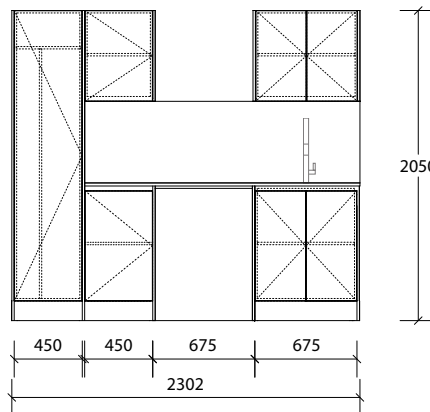

Right Hand Configuration

Choose From