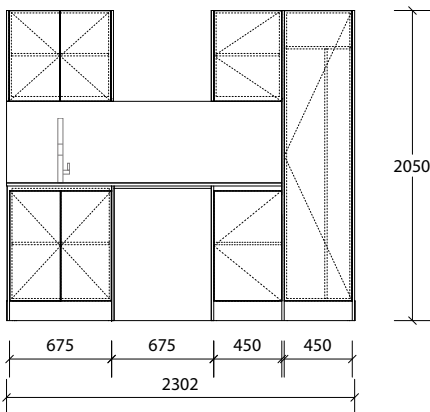

2300mm Package

Left Hand Configuration