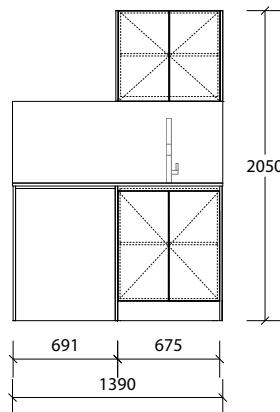

# Laundry Packages

WE'VE DONE THE WORK FOR YOU

**Package = Cabinetry + Benchtop + Splashback**

1850mm Package Decor with Open Shelf

**Features:**

- Pre-designed layouts.
- Packages are available in a range of sizes from 1400-3600mm.
- Cabinets, benchtop and splashback are included in the price.
- Available in all 4 Laundry Styles.
- Cabinets come fully assembled and ready for installation.
- All packages are available in Left hand or Right hand sink configurations.
- 2050mm Height to suit ceilings of 2.1m and above.
- Sinks and Tapware sold separately (see pages 33-35).
- Packages are not customisable (cabinets cannot be stretched).
- Cut out Service for your sink and tap hole is not included (see page 26 for pricing).

## 1400mm Package

**Left Hand Configuration**

**Right Hand Configuration**

**Choose From**

- P Pure Silk
- D Decor
- C Classic
- V Vogue

Style:	Code:	From:	Included in this package:	
Pure Silk	LDRYPSIPXXX1400S	<b>\$1,999.00</b>	Floor Cabinet 675mm	Single Washer/Dryer Surround
Decor	LDRYDECPXXX1400S	<b>\$2,059.00</b>	Wall Cabinet 675mm	Benchtop 1390mm
Decor Open Shelves	LDRYDECPOSX1400S	<b>\$2,399.00</b>	Base End Panel	Splashback 1390mm
Classic	LDRYCLAPXXX1400S	<b>\$2,669.00</b>	Wall End Panel 600mm (x2)	
Classic Open Shelves	LDRYCLAPOSX1400S	<b>\$3,009.00</b>		
Vogue Metal Shelves	LDRYVOGPOSX1400S	<b>\$3,319.00</b>		

# 1850mm Package

Left Hand Configuration

Right Hand Configuration

Choose From

- P Pure Silk
- D Decor
- C Classic
- V Vogue

Style:	Code:	From:	Included in this package:
Pure Silk	LDRYPSIPXXX1850S	\$3,089.00	Floor Cabinet 675mm Wall Cabinet 675mm Tall Broom Cabinet 450mm Base End Panel Wall End Panel 600mm (x2) Tall End Panel 2050mm (x2) Single Washer/Dryer Surround
Decor	LDRYDECPXXX1850S	\$3,389.00	Benchtop 1350mm Splashback 1350mm
Decor Open Shelves	LDRYDECPOSX1850S	\$3,729.00	
Classic	LDRYCLAPXXX1850S	\$4,219.00	
Classic Open Shelves	LDRYCLAPOSX1850S	\$4,559.00	
Vogue Metal Shelves	LDRYVOGPOSX1850S	\$4,869.00	