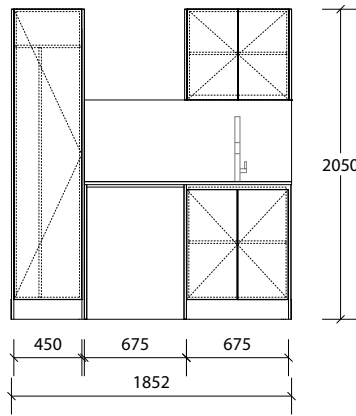

# Laundry Packages

WE'VE DONE THE WORK FOR YOU

**Package = Cabinetry + Benchtop + Splashback**

1850mm Package Decor with Open Shelf

**Features:**

- Pre-designed layouts.
- Packages are available in a range of sizes from 1400-3600mm.
- Cabinets, benchtop and splashback are included in the price.
- Available in all 4 Laundry Styles.
- Cabinets come fully assembled and ready for installation.
- All packages are available in Left hand or Right hand sink configurations.
- 2050mm Height to suit ceilings of 2.1m and above.
- Sinks and Tapware sold separately (see pages 33-35).
- Packages are not customisable (cabinets cannot be stretched).
- Cut out Service for your sink and tap hole is not included (see page 26 for pricing).

At the end of each code please add an L or R for sink side.  
L = Left hand Sink, R = Right hand Sink.

Please Note: The Cut Out Service for your sink and/or tap hole (\$155.00) is not included in the price of the package.

# 1850mm Package

Left Hand Configuration

Right Hand Configuration

Choose From

- P Pure Silk
- D Decor
- C Classic
- V Vogue

Style:	Code:	From:	Included in this package:
Pure Silk	LDRYPSIPXXX1850S	\$3,089.00	Floor Cabinet 675mm Wall Cabinet 675mm Tall Broom Cabinet 450mm Base End Panel Wall End Panel 600mm (x2) Tall End Panel 2050mm (x2) Single Washer/Dryer Surround
Decor	LDRYDECPXXX1850S	\$3,389.00	Benchtop 1350mm Splashback 1350mm
Decor Open Shelves	LDRYDECPOSX1850S	\$3,729.00	
Classic	LDRYCLAPXXX1850S	\$4,219.00	
Classic Open Shelves	LDRYCLAPOSX1850S	\$4,559.00	
Vogue Metal Shelves	LDRYVOGPOSX1850S	\$4,869.00	