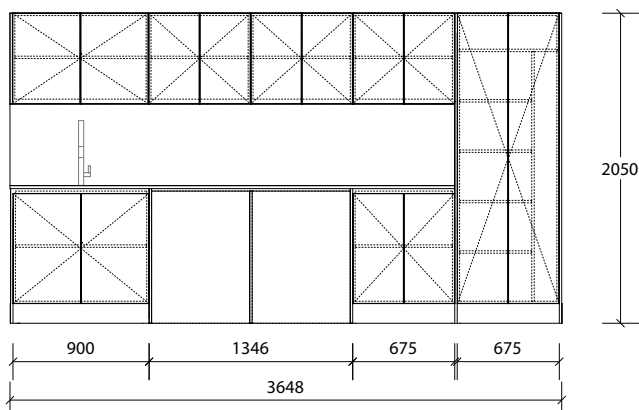

3650mm Package

Left Hand Configuration