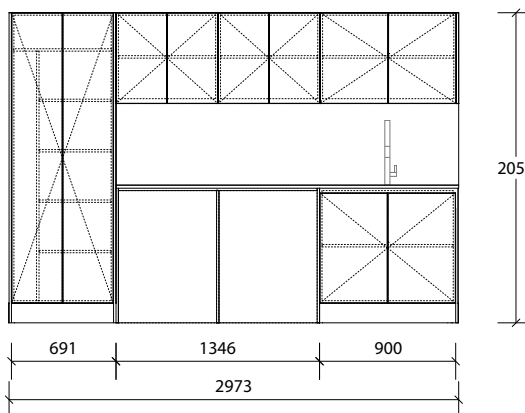

Right Hand Configuration

Choose From

- P Pure Silk
- D Decor
- C Classic
- V Vogue

Style:	Code:	From:
Pure Silk	LDRYPSIPXXX3000S	$4,479.00
Decor	LDRYDECPXXX3000S	$4,839.00
Decor Open Shelves	LDRYDECPOSX3000S	$5,889.00
Classic	LDRYCLAPXXX3000S	$5,919.00
Classic Open Shelves	LDRYCLAPOSX3000S	$6,979.00
Vogue Metal Shelves	LDRYVOGPOSX3000S	$7,899.00

Included in this package:	
Floor Cabinet 900mm	Tall End Panel 2050mm (x2)
Tall Broom Cabinet 675mm	Wall End Panel 600mm
Wall Cabinet 900mm	Double Washer/Dryer Surround
Wall Cabinet 675mm (x2)	Benchtop 2270mm
Base End Panel	Splashback 2270mm

At the end of each code please add an L or R for sink side.
L = Left hand Sink, R = Right hand Sink.