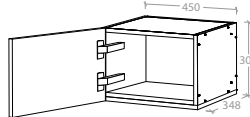

Wall Cabinet 450mm - 1 Door

Pure Silk	MCKLPSIWCXX4503XX	$329.00
Decor	MCKLDECWCXX4503XX	$359.00
Classic	MCKLCLAWCXX4503XX	$439.00

Door can be Left or Right Hand hinged