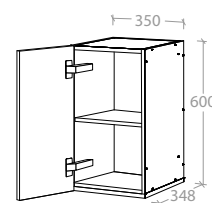

Wall Cabinet 350mm - 1 Door

Pure Silk	MCKLPSIWCXX3506XX	$279.00
Decor	MCKLDECWCXX3506XX	$299.00
Classic	MCKLCLAWCXX3506XX	$379.00

Door can be Left or Right Hand hinged