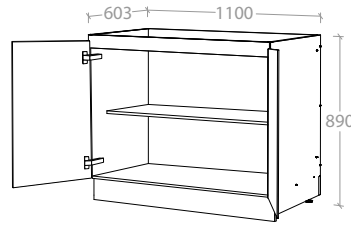

Floor Cabinet 1100mm - 2 Doors

Pure Silk	MCKLPSIFCXX1100XX	$729.00
Decor	MCKLDECFCXX1100XX	$789.00
Classic	MCKLCLAFCCXX1100XX	$979.00