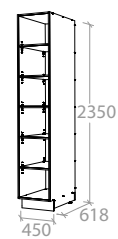

Tall Cabinet 450mm - Open Shelves

Pure Silk	MCKLPSITCOS0450KX	$819.00
Decor	MCKLDECTCOS0450KX	$1,079.00