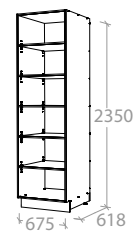

Tall Cabinet 675mm - Open Shelves

Pure Silk	MCKLPSITCOS0675KX	$859.00
Decor	MCKLDECTCOS0675KX	$1,119.00