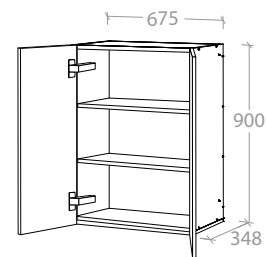

Door can be Left or Right Hand hinged

Wall Cabinet 450mm - 1 Door

Pure Silk	MCKLPSIWCXX4509XX	<b>\$389.00</b>
Decor	MCKLDECWCXX4509XX	<b>\$419.00</b>
Classic	MCKLCLAWCXX4509XX	<b>\$569.00</b>

Door can be Left or Right Hand hinged