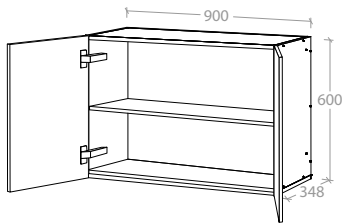

600mm High - To suit **2.1m** Ceiling and above

Wall Cabinet 900mm - 2 Doors

Pure Silk	MCKLPSIWCXX9006XX	$509.00
Decor	MCKLDECWCXX9006XX	$529.00
Classic	MCKLCLAWCXX9006XX	$659.00