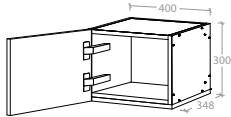

Wall Cabinets Finger Pull only

300mm High - To suit **2.1m** Ceiling

Wall Cabinet 400mm - 1 Door

Pure Silk	MCKLPSIWCXX4003XX	$279.00
Decor	MCKLDECWCXX4003XX	$309.00
Classic	MCKLCLAWCXX4003XX	$389.00

Door can be Left or Right Hand hinged