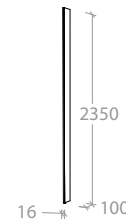

Tall Filler Panel 2350mm

MCKLXXXTFPX2350KX

$79.00