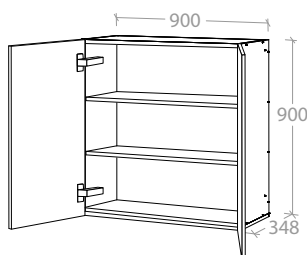

Wall Cabinet 900mm - 2 Doors

Pure Silk	MCKLPSIWCXX9009XX	$539.00
Decor	MCKLDECWCXX9009XX	$579.00
Classic	MCKLCLAWCXX9009XX	$769.00