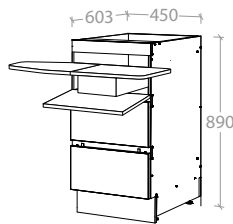

## Emergency Swivel Ironing Board

Floor Cabinet 450mm - 2 Drawers with Emergency Swivel Ironing Board

Pure Silk	MCKLPSIDC310450XX	<b>\$739.00</b>
Decor	MCKLDECDC310450XX	<b>\$929.00</b>
Classic	MCKLCLADC310450XX	<b>\$1,109.00</b>
Vogue	MCKLVGDC310450XX	<b>\$1,609.00</b>