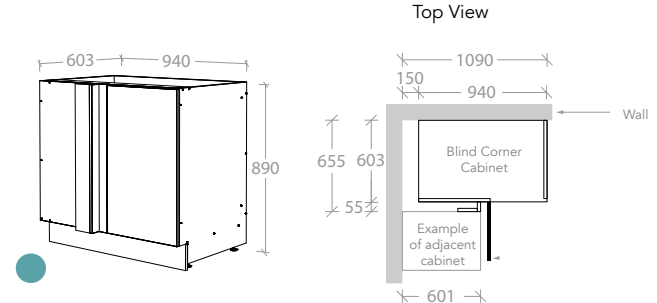

Blind Corner Floor Cabinet 1090mm