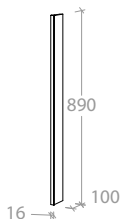

Tall End Panel 2050mm

MCKLXXXTEPX2050SX

**\$199.00**

Tall End Panel 2350mm

MCKLXXXTEPX2350KX

**\$229.00**

Base Filler Panel 890mm

MCKLXXXBFPX0890XX