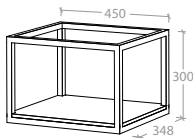

Vogue Metal Frame Open Shelves

Vogue Metal Frame Open Shelf 450mm

Vogue	MCKLVGOSXX4503XX	$719.00