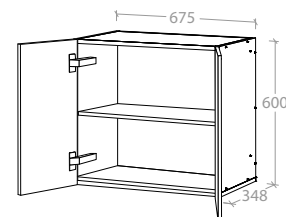

Wall Cabinet 675mm - 2 Doors

Pure Silk	MCKLPSIWCXX6756XX	$439.00
Decor	MCKLDECWCXX6756XX	$459.00
Classic	MCKLCLAWCXX6756XX	$569.00

Door can be Left or Right Hand hinged