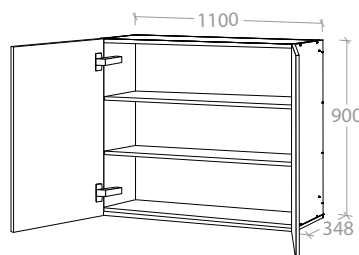

Wall Cabinet 1100mm - 2 Doors

Pure Silk	MCKLPSIWCXX1109XX	$619.00
Decor	MCKLDECWCXX1109XX	$649.00
Classic	MCKLCLAWCXX1109XX	$839.00