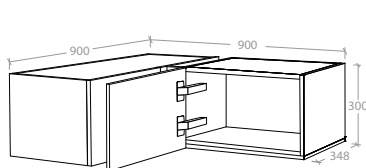

Corner Wall Cabinets

Corner Wall Cabinet 900 x 300mm

Pure Silk	MCKLPSIWCCX9003XX	$479.00
Decor	MCKLDECWCCX9003XX	$609.00
Classic	MCKLCLAWCCX9003XX	$819.00