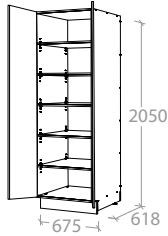

Door can be Left or Right Hand hinged

Tall Cabinet 450mm - Open Shelves

Pure Silk	MCKLPSITCOS0450SX	<b>\$779.00</b>
Decor	MCKLDECTCOS0450SX	<b>\$1,029.00</b>

● = This cabinet cannot be stretched, the dimensions are fixed

# Tall Cabinets Push-to-open or Handle options

Standard Height 2050mm - To suit **2.1m** Ceiling and above

Tall Cabinet 675mm - 2 Doors

Pure Silk	MCKLPSITCXX0675SX	<b>\$859.00</b>
Decor	MCKLDECTCXX0675SX	<b>\$1,119.00</b>
Classic	MCKLCLATCXX0675SX	<b>\$1,389.00</b>