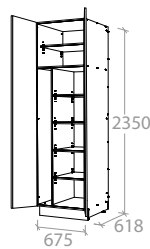

Door can be Left or Right Hand hinged

Tall Cabinet 450mm - Open Shelves

Pure Silk	MCKLPSITCOS0450KX	<b>\$819.00</b>
Decor	MCKLDECTCOS0450KX	<b>\$1,079.00</b>

Tall Cabinet 675mm - 2 Doors

Pure Silk	MCKLPSITCXX0675KX	<b>\$909.00</b>
Decor	MCKLDECTCXX0675KX	<b>\$1,169.00</b>
Classic	MCKLCLATCXX0675KX	<b>\$1,439.00</b>