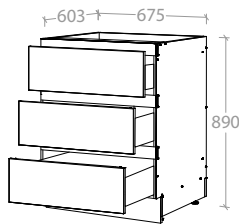

Floor Cabinet 675mm - 3 Drawers

Pure Silk	MCKLPSIDC3X0675XX	$669.00
Decor	MCKLDECDC3X0675XX	$849.00
Classic	MCKLCLADC3X0675XX	$1,039.00
Vogue	MCKLVGDC3X0675XX	$1,529.00