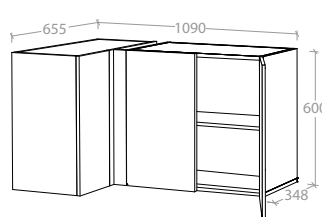

Blind Corner Wall Cabinet 1090 x 600mm

Pure Silk	MCKLPSIWCXB1096XX	$569.00
Decor	MCKLDECWCXB1096XX	$699.00
Classic	MCKLCLAWCBX1096XX	$909.00