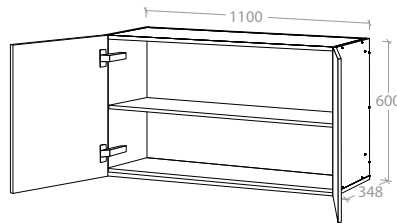

Wall Cabinet 1100mm - 2 Doors

Pure Silk	MCKLPSIWCXX1106XX	$589.00
Decor	MCKLDECWCXX1106XX	$609.00
Classic	MCKLCLAWCXX1106XX	$729.00