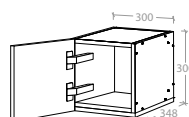

Wall Cabinet 300mm - 1 Door

Pure Silk	MCKLPSIWCXX3003XX	$229.00
Decor	MCKLDECWCXX3003XX	$259.00
Classic	MCKLCLAWCXX3003XX	$339.00

Door can be Left or Right Hand hinged