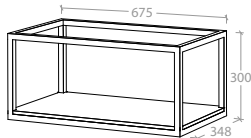

Vogue Metal Frame Open Shelf 675mm

Vogue	MCKLVGOSXX6753XX	$749.00