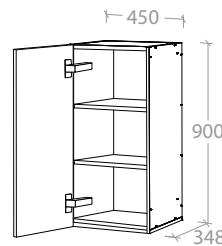

Door can be Left or Right Hand hinged

Wall Cabinet 450mm - 1 Door

Pure Silk	MCKLPSIWCXX4509XX	<b>\$389.00</b>
Decor	MCKLDECWCXX4509XX	<b>\$419.00</b>
Classic	MCKLCLAWCXX4509XX	<b>\$569.00</b>

Door can be Left or Right Hand hinged