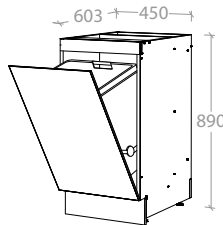

Hamper

Floor Cabinet 450mm - With Hamper

Pure Silk	MCKLPSIFCHX0450XX	$789.00
Decor	MCKLDECFCX0450XX	$839.00
Classic	MCKLCLAFCHX0450XX	$1,109.00