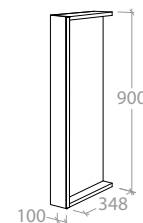

Wide Wall Filler Panel 900mm

MCKLXXXWFWX0900XX

$79.00