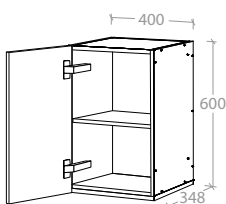

Wall Cabinet 400mm - 1 Door

Pure Silk	MCKLPSIWCXX4006XX	$309.00
Decor	MCKLDECWCXX4006XX	$329.00
Classic	MCKLCLAWCXX4006XX	$409.00

Door can be Left or Right Hand hinged