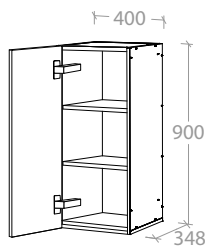

Wall Cabinet 400mm - 1 Door

Pure Silk	MCKLPSIWCXX4009XX	$339.00
Decor	MCKLDECWCXX4009XX	$369.00
Classic	MCKLCLAWCXX4009XX	$509.00

Door can be Left or Right Hand hinged