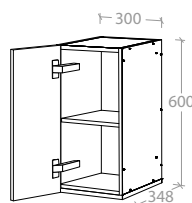

Wall Cabinet 300mm - 1 Door

Pure Silk	MCKLPSIWCXX3006XX	$259.00
Decor	MCKLDECWCXX3006XX	$279.00
Classic	MCKLCLAWCXX3006XX	$359.00

Door can be Left or Right Hand hinged