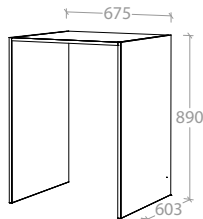

Washing Machine/Dryer Surround - Single

675	MCKLXXXWSS0675XX	$279.00
691	MCKLXXXWSS0691XX	$279.00