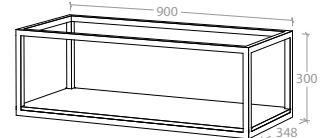

Vogue Metal Frame Open Shelf 900mm

Vogue	MCKLVGOSXX9003XX	$769.00