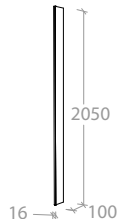

Tall Filler Panel 2050mm

MCKLXXXTFPX2050SX

$69.00