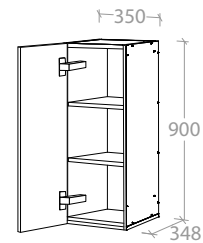

Wall Cabinet 350mm - 1 Door

Pure Silk	MCKLPSIWCXX3509XX	$309.00
Decor	MCKLDECWCXX3509XX	$339.00
Classic	MCKLCLAWCXX3509XX	$479.00

Door can be Left or Right Hand hinged