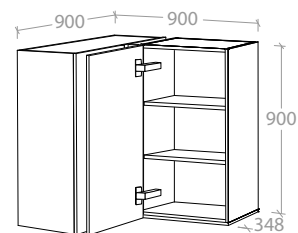

Corner Wall Cabinet 900 x 900mm

Pure Silk	MCKLPSIWCCX9009XX	$659.00
Decor	MCKLDECWCCX9009XX	$789.00
Classic	MCKLCLAWCCX9009XX	$999.00