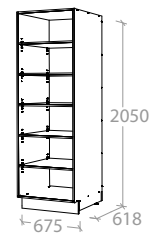

Tall Cabinet 675mm - Open Shelves

Pure Silk	MCKLPSITCOS0675SX	$819.00
Decor	MCKLDECTCOS0675SX	$1,079.00

King Height 2350mm - To suit **2.4m** Ceiling and above