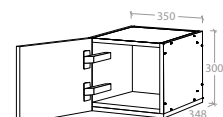

Wall Cabinet 350mm - 1 Door

Pure Silk	MCKLPSIWCXX3503XX	$249.00
Decor	MCKLDECWCXX3503XX	$279.00
Classic	MCKLCLAWCXX3503XX	$359.00

Door can be Left or Right Hand hinged

● = This cabinet cannot be stretched, the dimensions are fixed