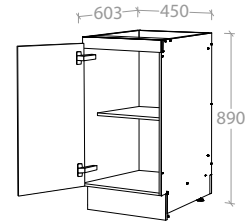

Door can be Left or Right Hand hinged

Floor Cabinet 400mm - 1 Door

Pure Silk	MCKLPSIFCXX0400XX	<b>\$399.00</b>
Decor	MCKLDECFCXX0400XX	<b>\$449.00</b>
Classic	MCKLCLAFXCXX0400XX	<b>\$539.00</b>

Door can be Left or Right Hand hinged