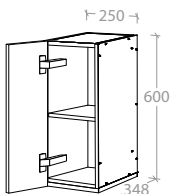

Wall Cabinet 250mm - 1 Door

Pure Silk	MCKLPSIWCXX2506XX	$249.00
Decor	MCKLDECWCXX2506XX	$269.00
Classic	MCKLCLAWCXX2506XX	$349.00

Door can be Left or Right Hand hinged