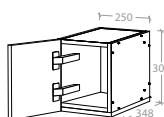

Wall Cabinets Finger Pull only

300mm High - To suit **2.1m** Ceiling

Wall Cabinet 250mm - 1 Door

Pure Silk	MCKLPSIWCXX2503XX	$219.00
Decor	MCKLDECWCXX2503XX	$249.00
Classic	MCKLCLAWCXX2503XX	$329.00

Door can be Left or Right Hand hinged