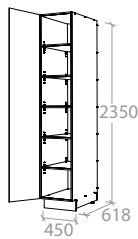

Tall Cabinet 450mm - 1 Door

Pure Silk	MCKLPSITCXX0450KX	$859.00
Decor	MCKLDECTCXX0450KX	$1,119.00
Classic	MCKLCLATCXX0450KX	$1,389.00

Door can be Left or Right Hand hinged