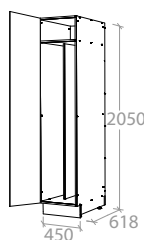

Tall Cabinet 450mm - 1 Door with Broom Split

Pure Silk	MCKLPSITCBS0450SX	$819.00
Decor	MCKLDECTCBS0450SX	$1,079.00
Classic	MCKLCLATCBS0450SX	$1,339.00

Door can be Left or Right Hand hinged