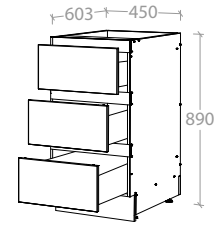

Floor Cabinet 450mm - 3 Drawers

Pure Silk	MCKLPSIDC3X0450XX	$579.00
Decor	MCKLDECDC3X0450XX	$759.00
Classic	MCKLCLADC3X0450XX	$949.00
Vogue	MCKLVGDC3X0450XX	$1,439.00