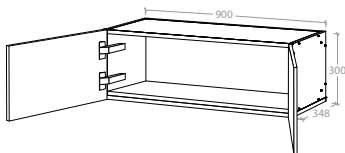

Wall Cabinet 900mm - 2 Doors

Pure Silk	MCKLPSIWCXX9003XX	$479.00
Decor	MCKLDECWCXX9003XX	$489.00
Classic	MCKLCLAWCXX9003XX	$629.00