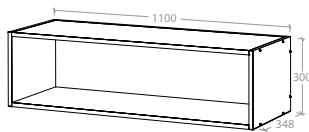

Open Shelf 1100mm

Pure Silk	MCKLPSIOSXX1103XX	$489.00
Decor	MCKLDECOSXX1103XX	$529.00