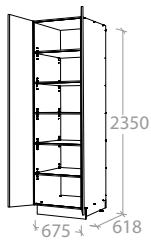

Tall Cabinet 675mm - 2 Doors

Pure Silk	MCKLPSITCXX0675KX	$909.00
Decor	MCKLDECTCXX0675KX	$1,169.00
Classic	MCKLCLATCXX0675KX	$1,439.00