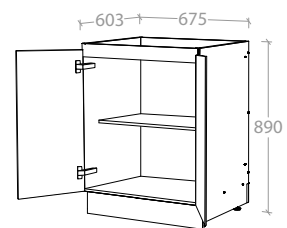

Floor Cabinet 675mm - 2 Doors

Pure Silk	MCKLPSIFCXX0675XX	$519.00
Decor	MCKLDECFCXX0675XX	$579.00
Classic	MCKLCLAFXCXX0675XX	$719.00