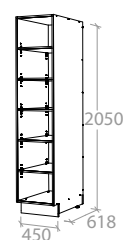

Tall Cabinet 450mm - Open Shelves

Pure Silk	MCKLPSITCOS0450SX	$779.00
Decor	MCKLDECTCOS0450SX	$1,029.00

● = This cabinet cannot be stretched, the dimensions are fixed