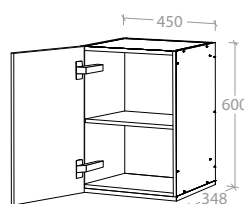

Wall Cabinet 450mm - 1 Door

Pure Silk	MCKLPSIWCXX4506XX	$359.00
Decor	MCKLDECWCXX4506XX	$379.00
Classic	MCKLCLAWCXX4506XX	$459.00

Door can be Left or Right Hand hinged