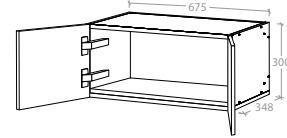

Wall Cabinet 675mm - 2 Doors

Pure Silk	MCKLPSIWCXX6753XX	$409.00
Decor	MCKLDECWCXX6753XX	$439.00
Classic	MCKLCLAWCXX6753XX	$539.00