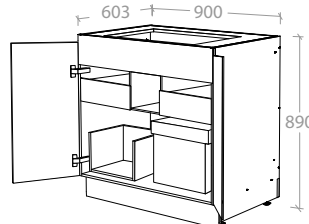

Ultimate Floor Cabinet 900mm

Decor	MCKLDECAIOS0900XX	$1,389.00
Classic	MCKLCLAAIOM0900XX	$1,539.00

Ultimate Floor Cabinet includes:

- 2 Doors
- 2 Drawers
- Inner Sink storage area
- 1 x Cutlery Tray Set
- 2 x 16L Bins