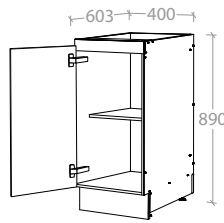

Door can be Left or Right Hand hinged

Floor Cabinet 400mm - 1 Door

Pure Silk	MCKLPSIFCXX0400XX	<b>\$399.00</b>
Decor	MCKLDECFCXX0400XX	<b>\$449.00</b>
Classic	MCKLCLAFXCXX0400XX	<b>\$539.00</b>

Door can be Left or Right Hand hinged