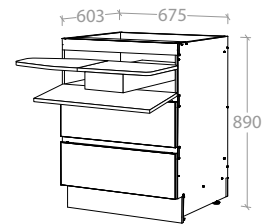

## Emergency Swivel Ironing Board

Floor Cabinet 450mm - 2 Drawers with Emergency Swivel Ironing Board

Pure Silk	MCKLPSIDC310450XX	<b>\$739.00</b>
Decor	MCKLDECDC310450XX	<b>\$929.00</b>
Classic	MCKLCLADC310450XX	<b>\$1,109.00</b>
Vogue	MCKLVGDC310450XX	<b>\$1,609.00</b>