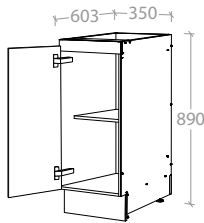

Floor Cabinet 350mm - 1 Door

Pure Silk	MCKLPSIFCXX0350XX	$369.00
Decor	MCKLDECFCXX0350XX	$419.00
Classic	MCKLCLAFXCXX0350XX	$509.00

Door can be Left or Right Hand hinged