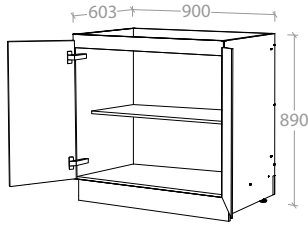

Floor Cabinet 900mm - 2 Doors

Pure Silk	MCKLPSIFCXX0900XX	$639.00
Decor	MCKLDECFCXX0900XX	$709.00
Classic	MCKLCLAFCCXX0900XX	$889.00