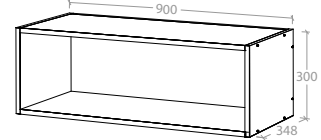

# Open Shelves

300mm High - To suit Wall Cabinets

Open Shelf 450mm

Pure Silk	MCKLPSIOSXX4503XX	<b>\$309.00</b>
Decor	MCKLDECOSXX4503XX	<b>\$329.00</b>

Open Shelf 675mm

Pure Silk	MCKLPSIOSXX6753XX	<b>\$359.00</b>
Decor	MCKLDECOSXX6753XX	<b>\$399.00</b>