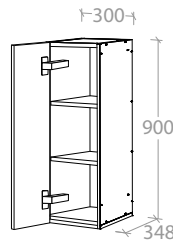

900mm High - To suit **2.4m** Ceiling and above

Wall Cabinet 250mm - 1 Door

Pure Silk	MCKLPSIWCXX2509XX	<b>\$279.00</b>
Decor	MCKLDECWCXX2509XX	<b>\$309.00</b>
Classic	MCKLCLAWCXX2509XX	<b>\$449.00</b>

Door can be Left or Right Hand hinged