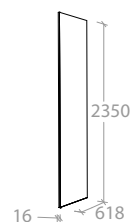

MCKLXXXWEPX0600XX

**\$59.00**

Wall End Panel 900mm

MCKLXXXWEPX0900XX

**\$69.00**

Base End Panel 890mm

MCKLXXXBEPX0890XX

**\$119.00**

Tall End Panel 2050mm

MCKLXXXTEPX2050SX

**\$199.00**

Tall End Panel 2350mm

MCKLXXXTEPX2350KX

**\$229.00**

Base Filler Panel 890mm

MCKLXXXBFPX0890XX