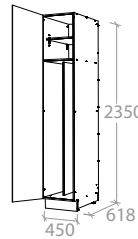

Tall Cabinet 450mm - 1 Door with Broom Split

Pure Silk	MCKLPSITCBS0450KX	$859.00
Decor	MCKLDECTCBS0450KX	$1,119.00
Classic	MCKLCLATCBS0450KX	$1,389.00

Door can be Left or Right Hand hinged