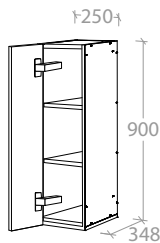

900mm High - To suit **2.4m** Ceiling and above

Wall Cabinet 250mm - 1 Door

Pure Silk	MCKLPSIWCXX2509XX	<b>\$279.00</b>
Decor	MCKLDECWCXX2509XX	<b>\$309.00</b>
Classic	MCKLCLAWCXX2509XX	<b>\$449.00</b>

Door can be Left or Right Hand hinged