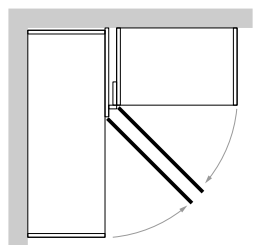

Pure Silk	MCKLPSIWCXB1099XX	$659.00
Decor	MCKLDECWCXB1099XX	$789.00
Classic	MCKLCLAWCBX1099XX	$999.00

Corner Wall Cabinet Top View