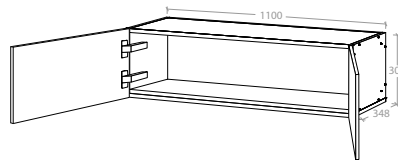

Wall Cabinet 1100mm - 2 Doors

Pure Silk	MCKLPSIWCXX1103XX	$559.00
Decor	MCKLDECWCXX1103XX	$569.00
Classic	MCKLCLAWCXX1103XX	$699.00

600mm High - To suit **2.1m** Ceiling and above