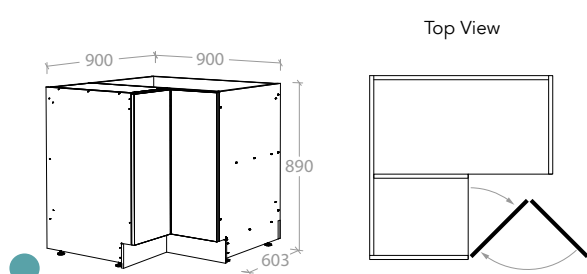

Corner Solutions

Corner Floor Cabinets

Corner Floor Cabinet 900 x 900mm

Pure Silk	MCKLPSICXX0900XX	$819.00
Decor	MCKLDECCXX0900XX	$869.00
Classic	MCKLCLACXX0900XX	$1,079.00