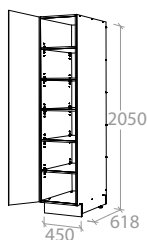

# Tall Cabinets

Push-to-open or Handle options

Standard Height 2050mm - To suit **2.1m** Ceiling and above

Tall Cabinet 450mm - 1 Door

Pure Silk	MCKLPSITCXX0450SX	<b>\$819.00</b>
Decor	MCKLDECTCXX0450SX	<b>\$1,079.00</b>
Classic	MCKLCLATCXX0450SX	<b>\$1,339.00</b>