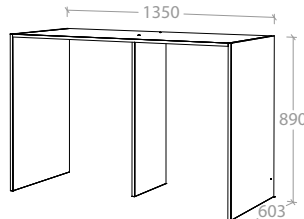

Washing Machine/Dryer Surround - Double

1350	MCKLXXXWSD1350XX	$309.00
1366	MCKLXXXWSD1366XX	$309.00

Wall Cabinets Finger Pull only

300mm High - To suit **2.1m** Ceiling

Pure Silk	MCKLPSIWCXX2503XX	$219.00
Decor	MCKLDECWCXX2503XX	$249.00
Classic	MCKLCLAWCXX2503XX	$329.00

Door can be Left or Right Hand hinged

Pure Silk	MCKLPSIWCXX3003XX	$229.00
Decor	MCKLDECWCXX3003XX	$259.00
Classic	MCKLCLAWCXX3003XX	$339.00

Door can be Left or Right Hand hinged

Pure Silk	MCKLPSIWCXX3503XX	$249.00
Decor	MCKLDECWCXX3503XX	$279.00
Classic	MCKLCLAWCXX3503XX	$359.00

Door can be Left or Right Hand hinged

● = This cabinet cannot be stretched, the dimensions are fixed