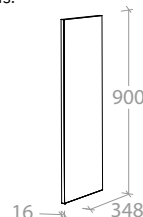

Wall End Panel 900mm

MCKLXXXWEPX0900XX

$69.00