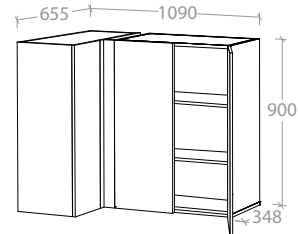

Blind Corner Wall Cabinet 1090 x 900mm