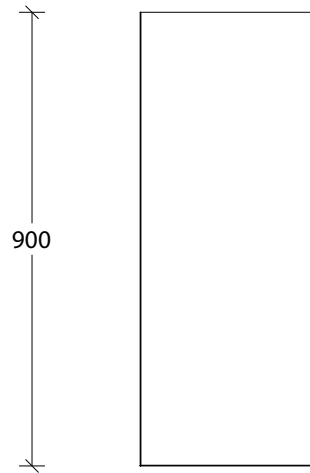

16
H

348

NAME:	MCKLXXXWEPX0900XX		
SIZE:	900mm	CABINET TYPE:	Wall Cabinet End Panel
INTERNALS:	N/A		
HANDLE OPTION:	N/A		